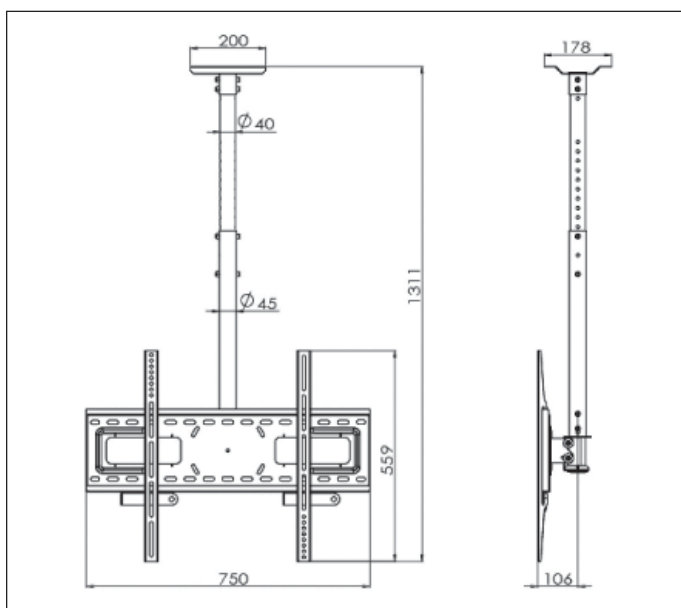

TECHNICAL SPECIFICATION

PLASMA SIZE: Suitable for 37" to 50"

LOAD CAPACITY: 45.5kg (100 lbs)

COLOR OPTION: Black

* Specifications are subject to change without notice.

ABTUS