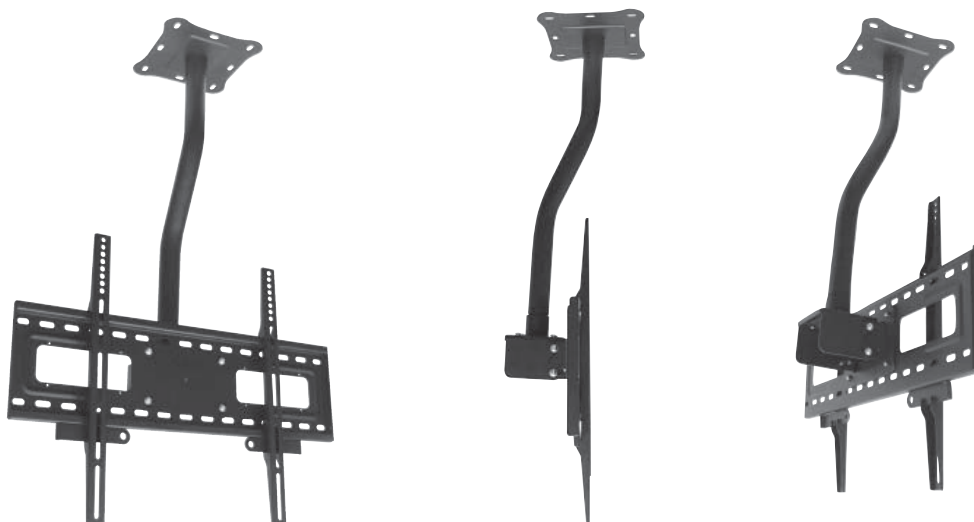

AV417

PLASMA/LCD DISPLAY CEILING MOUNT (DOUBLE)

DESCRIPTION

Extremely flexible design allows you to fit almost any popular Plasma/LCD in the industry.

FEATURES

- Fast and easy installation
- 360° Rotation viewing angle
- Includes mounting hardware kit
- Locking bars for security

AV418

PLASMA/LCD DISPLAY CEILING MOUNT

DESCRIPTION

Extremely flexible design allows you to fit almost any popular Plasma/LCD in the industry.

FEATURES

- Fast and easy installation
- 360° Rotation viewing angle
- Includes mounting hardware kit
- Locking bars for security

TECHNICAL SPECIFICATION

PLASMA SIZE:	Suitable for 50" to 65"
TILT ANGLE:	+20 degree / -5 degree
LOAD CAPACITY:	80kg (176 lbs)
COLOR OPTION:	Black

* Specifications are subject to change without notice.

ABTUS

AV419

PLASMA/LCD DISPLAY CEILING MOUNT

DESCRIPTION

Extremely flexible design allows you to fit almost any popular Plasma/LCD in the industry.

FEATURES

- Fast and easy installation
- Includes mounting hardware kit
- Locking bars for security