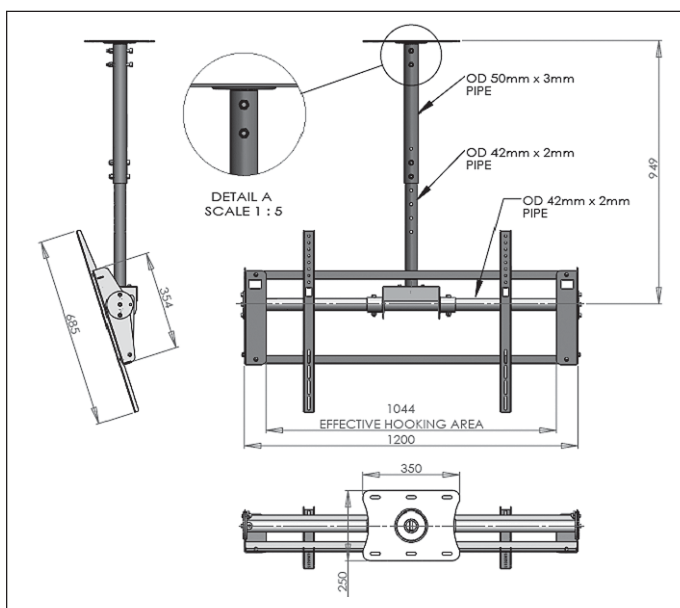

TECHNICAL SPECIFICATION

PLASMA SIZE: Suitable for 37" to 50"

LENGTH OF HOOK: 559mm (22")

TILT ANGLE: +20 degree / -5 degree

LOAD CAPACITY: 100kg (220 lbs)

COLOR OPTION: Black

* Specifications are subject to change without notice.

AV418

PLASMA/LCD DISPLAY CEILING MOUNT

DESCRIPTION

Extremely flexible design allows you to fit almost any popular Plasma/LCD in the industry.

FEATURES

- Fast and easy installation
- 360° Rotation viewing angle
- Includes mounting hardware kit
- Locking bars for security

TECHNICAL SPECIFICATION

PLASMA SIZE:	Suitable for 50" to 65"
TILT ANGLE:	+20 degree / -5 degree
LOAD CAPACITY:	80kg (176 lbs)
COLOR OPTION:	Black

* Specifications are subject to change without notice.

ABTUS

TECHNICAL SPECIFICATION

PLASMA SIZE:	Suitable for 37" to 50"
WALL PLATE DIMENSION:	750 mm (29.5") x 220mm (8.7")
LENGTH OF HOOK:	558.8mm (22")
TILT ANGLE:	+20 degree / -5 degree
LOAD CAPACITY:	70kg (154 lbs)
COLOR OPTION:	Black