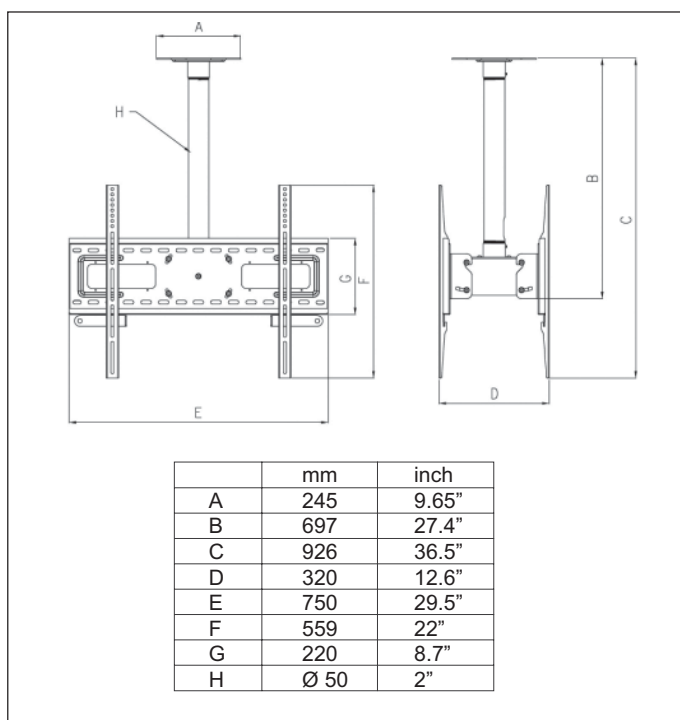

TECHNICAL SPECIFICATION

PLASMA SIZE: Suitable for 37" to 50"

LENGTH OF HOOK: 559mm (22")

TILT ANGLE: +20 degree / -5 degree

LOAD CAPACITY: 100kg (220 lbs)

COLOR OPTION: Black

* Specifications are subject to change without notice.

TECHNICAL SPECIFICATION

PLASMA SIZE:	Suitable for 50" to 65"
TILT ANGLE:	+20 degree / -5 degree
LOAD CAPACITY:	80kg (176 lbs)
COLOR OPTION:	Black

* Specifications are subject to change without notice.

ABTUS

TECHNICAL SPECIFICATION

PLASMA SIZE:	Suitable for 37" to 50"
WALL PLATE DIMENSION:	750 mm (29.5") x 220mm (8.7")
LENGTH OF HOOK:	558.8mm (22")
TILT ANGLE:	+20 degree / -5 degree
LOAD CAPACITY:	70kg (154 lbs)
COLOR OPTION:	Black

LOAD CAPACITY: 36.4kg (80 lbs)

COLOR OPTION: Black

* Specifications are subject to change without notice.