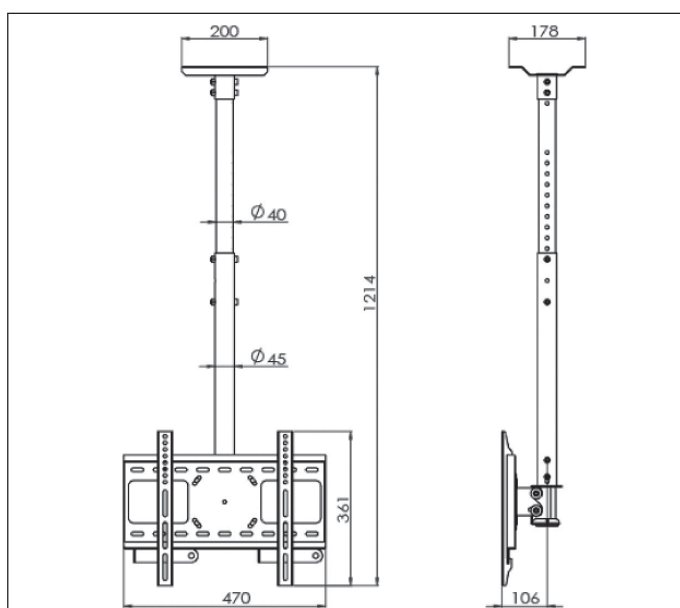

TECHNICAL SPECIFICATION

PLASMA SIZE:	Suitable for 37" to 50"
WALL PLATE DIMENSION:	750 mm (29.5") x 220mm (8.7")
LENGTH OF HOOK:	558.8mm (22")
TILT ANGLE:	+20 degree / -5 degree
LOAD CAPACITY:	70kg (154 lbs)
COLOR OPTION:	Black

- Fast and easy installation
- Includes mounting hardware kit
- Includes rotating attachment for 360 degrees rotation
- Locking bars for security

TECHNICAL SPECIFICATION

PLASMA SIZE: Suitable for 37" to 50"

FEATURES

- Fast and easy installation
- Includes mounting hardware kit
- Includes rotating attachment for 360 degrees rotation
- Locking bars for security

TECHNICAL SPECIFICATION

PLASMA SIZE: Suitable for 23" to 37"

LOAD CAPACITY: 36.4kg (80 lbs)

COLOR OPTION: Black

* Specifications are subject to change without notice.