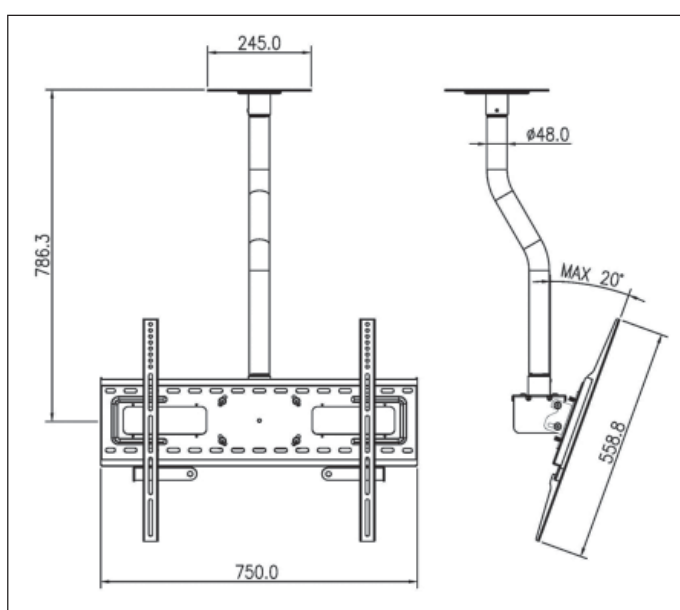

TECHNICAL SPECIFICATION

PLASMA SIZE: Suitable for 37" to 50"

LENGTH OF HOOK: 559mm (22")

TILT ANGLE: +20 degree / -5 degree

LOAD CAPACITY: 100kg (220 lbs)

COLOR OPTION: Black

* Specifications are subject to change without notice.

TECHNICAL SPECIFICATION

PLASMA SIZE:	Suitable for 50" to 65"
TILT ANGLE:	+20 degree / -5 degree
LOAD CAPACITY:	80kg (176 lbs)
COLOR OPTION:	Black

* Specifications are subject to change without notice.

ABTUS

TECHNICAL SPECIFICATION

PLASMA SIZE:	Suitable for 37" to 50"
WALL PLATE DIMENSION:	750 mm (29.5") x 220mm (8.7")
LENGTH OF HOOK:	558.8mm (22")
TILT ANGLE:	+20 degree / -5 degree
LOAD CAPACITY:	70kg (154 lbs)
COLOR OPTION:	Black

- Fast and easy installation
- Includes mounting hardware kit
- Includes rotating attachment for 360 degrees rotation
- Locking bars for security

TECHNICAL SPECIFICATION

PLASMA SIZE: Suitable for 37" to 50"