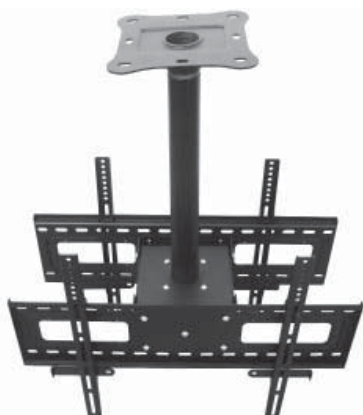

AV417

PLASMA/LCD DISPLAY CEILING MOUNT (DOUBLE)

DESCRIPTION

Extremely flexible design allows you to fit almost any popular Plasma/LCD in the industry.

FEATURES

- Fast and easy installation
- 360° Rotation viewing angle
- Includes mounting hardware kit
- Locking bars for security

TECHNICAL SPECIFICATION

PLASMA SIZE: Suitable for 37" to 50"

LENGTH OF HOOK: 559mm (22")

TILT ANGLE: +20 degree / -5 degree

LOAD CAPACITY: 100kg (220 lbs)

COLOR OPTION: Black

* Specifications are subject to change without notice.

AV418

PLASMA/LCD DISPLAY CEILING MOUNT

DESCRIPTION

Extremely flexible design allows you to fit almost any popular Plasma/LCD in the industry.

FEATURES

- Fast and easy installation
- 360° Rotation viewing angle
- Includes mounting hardware kit
- Locking bars for security

TECHNICAL SPECIFICATION

PLASMA SIZE:	Suitable for 50" to 65"
TILT ANGLE:	+20 degree / -5 degree
LOAD CAPACITY:	80kg (176 lbs)
COLOR OPTION:	Black

* Specifications are subject to change without notice.

ABTUS