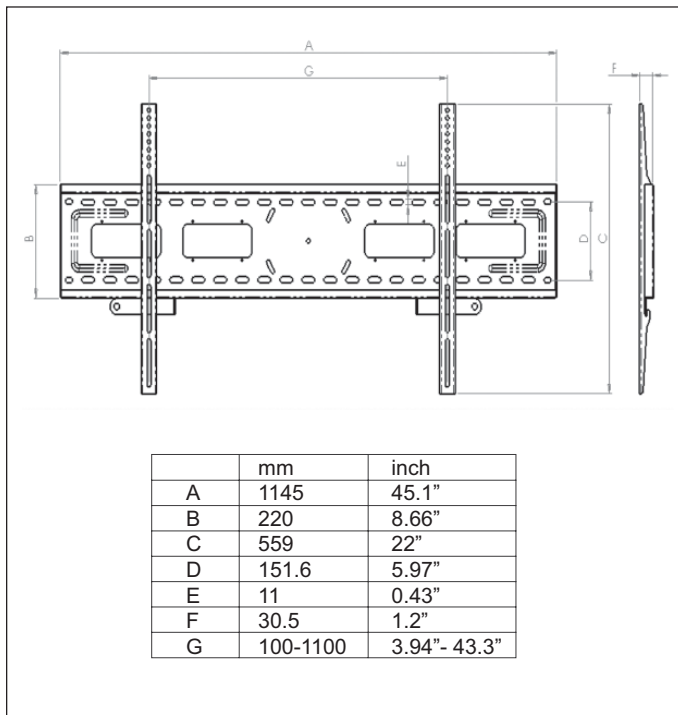

TECHNICAL SPECIFICATION

PLASMA SIZE: Suitable for 51" to 65"

WALL PLATE DIMENSION: 1145mm (45.1") x 220mm (8.7")

LENGTH OF HOOK: 558.8mm (22")

DISTANCE FROM WALL: 32mm (1.25")

LOAD CAPACITY: 74kg (134 lbs)

COLOR OPTION: Silver