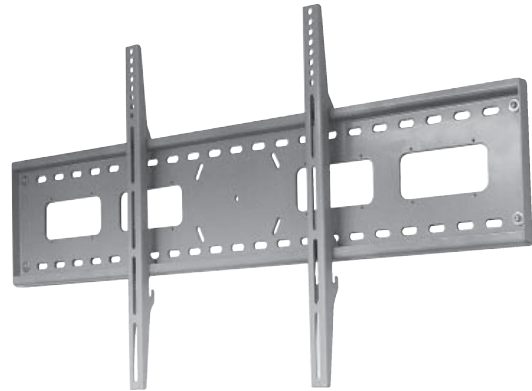

AV415-XL

PLASMA/LCD DISPLAY FIXED WALL MOUNT