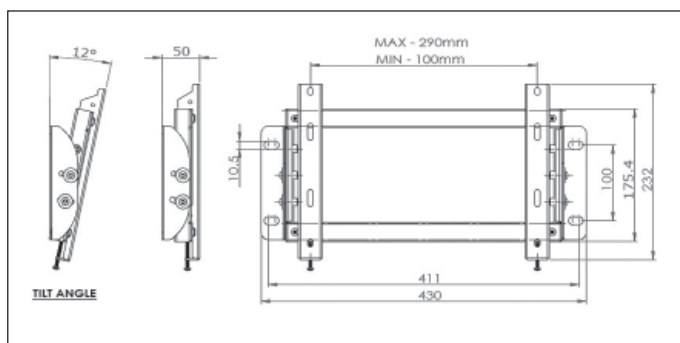

	mm	inch
A	470	18.5"
B	220	8.7"
C	360	14.2"
D	34	1.3"
E	340	13.4"
F	72	2.8"
G	9	0.3"
H	419	16.5"
I	152	6"
J	11	0.4"
K	30	1.2"
L	60.3	2.4"
M	17.5	0.7"
N	50	2"
O	9	0.3"
P	75-430	3-17"

TECHNICAL SPECIFICATION

PLASMA SIZE:	Suitable for 23" to 37"
WALL PLATE DIMENSION:	470mm (18.5") x 220mm (8.7")
LENGTH OF HOOK:	360mm (14.2")
DISTANCE FROM WALL:	60.3mm (2.4")
LOAD CAPACITY:	36 kg (80 lbs)
COLOR OPTION:	Black or Silver

FEATURES

- Fast and easy installation Fixed Mount
- Sliding lateral on-wall adjustment
- Includes mounting hardware kit
- Locking screws for security

TECHNICAL SPECIFICATION

PLASMA SIZE:	Suitable for 23" to 37"
WALL PLATE DIMENSION:	430mm (16.9") x 175.4mm (6.9")
LENGTH OF HOOK:	232mm (9.1")
TILT ANGLE:	12 degrees
DISTANCE FROM WALL:	50mm (1.97")
LOAD CAPACITY:	36kg (80 lbs)
COLOR OPTION:	Black

WALL PLATE DIMENSION: 820mm (32.3") x 425mm (16.7")

LENGTH OF HOOK: 425mm (16.7")

TILT ANGLE: 10 degrees

DISTANCE FROM WALL: 50mm (1.97")

LOAD CAPACITY: 45.5kg (100 lbs)

COLOR OPTION: Black

* Specifications are subject to change without notice.