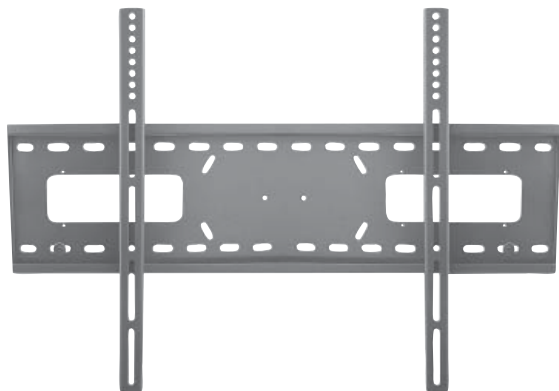

AV415-W

PLASMA/LCD DISPLAY FIXED WALL MOUNT