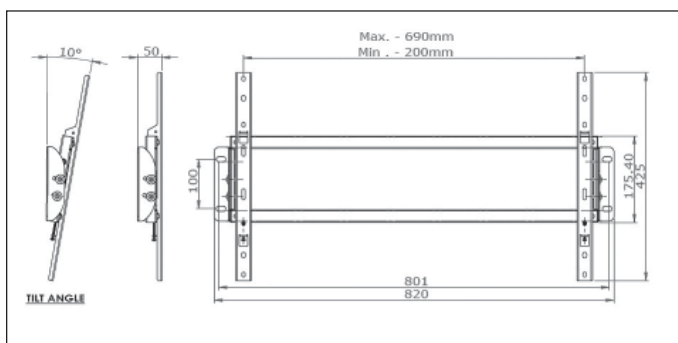

FEATURES

- Fast and easy installation Fixed Mount
- Sliding lateral on-wall adjustment
- Includes mounting hardware kit
- Locking screws for security

TECHNICAL SPECIFICATION

PLASMA SIZE:	Suitable for 23" to 37"
WALL PLATE DIMENSION:	430mm (16.9") x 175.4mm (6.9")
LENGTH OF HOOK:	232mm (9.1")
TILT ANGLE:	12 degrees
DISTANCE FROM WALL:	50mm (1.97")
LOAD CAPACITY:	36kg (80 lbs)
COLOR OPTION:	Black

FEATURES

- Fast and easy installation Fixed Mount
- Sliding lateral on-wall adjustment
- Includes mounting hardware kit
- Locking screws for security

TECHNICAL SPECIFICATION

PLASMA SIZE: Suitable for 37" to 50"

WALL PLATE DIMENSION: 820mm (32.3") x 425mm (16.7")

LENGTH OF HOOK: 425mm (16.7")

TILT ANGLE: 10 degrees

DISTANCE FROM WALL: 50mm (1.97")

LOAD CAPACITY: 45.5kg (100 lbs)

COLOR OPTION: Black

* Specifications are subject to change without notice.