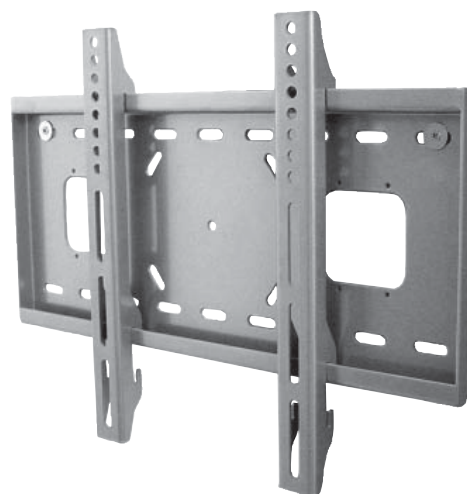

AV415-W2

PLASMA/LCD DISPLAY FIXED WALL MOUNT