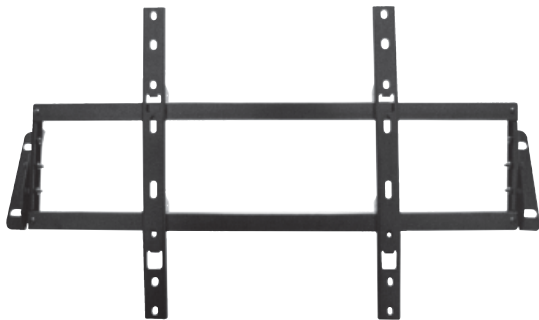

FEATURES

- Fast and easy installation Fixed Mount
- Slim design only 33.5mm from the wall
- Sliding lateral on-wall adjustment
- Includes mounting hardware kit
- Locking bars for security
- Economical mounting solution
- Universal to wide range of LCD/Plasma display

* Specifications are subject to change without notice.

ABTUS

AV483-L360

PLASMA/LCD DISPLAY TILT WALL MOUNT

DESCRIPTION

Behind your prized plasma display, you need a Great Support

Designed for all discerning owners of their prized flat plasmas and LCDs, ABTUS Universal Plasma/LCD Tilt Wall Mount AV483-L360 support any 23" – 37" flat panels. Its ultra sleek design provides the ultimate wall mounting solution that is very safe and discreet, keeping the panel 1.97" (50mm) away from the wall.

FEATURES

- Fast and easy installation Fixed Mount
- Sliding lateral on-wall adjustment
- Includes mounting hardware kit
- Locking screws for security

TECHNICAL SPECIFICATION

PLASMA SIZE:	Suitable for 23" to 37"
WALL PLATE DIMENSION:	430mm (16.9") x 175.4mm (6.9")
LENGTH OF HOOK:	232mm (9.1")
TILT ANGLE:	12 degrees
DISTANCE FROM WALL:	50mm (1.97")
LOAD CAPACITY:	36kg (80 lbs)
COLOR OPTION:	Black

* Specifications are subject to change without notice.

AV483-L750

PLASMA/LCD DISPLAY TILT WALL MOUNT

DESCRIPTION

Behind your prized plasma display, you need a Great Support

Designed for all discerning owners of their prized flat plasmas and LCDs, ABtUS Universal Plasma/LCD Tilt Wall Mount AV483-L750 support any 37" – 50" flat panels. Its ultra sleek design provides the ultimate wall mounting solution that is very safe and discreet, keeping the panel 1.97" (50mm) away from the wall.