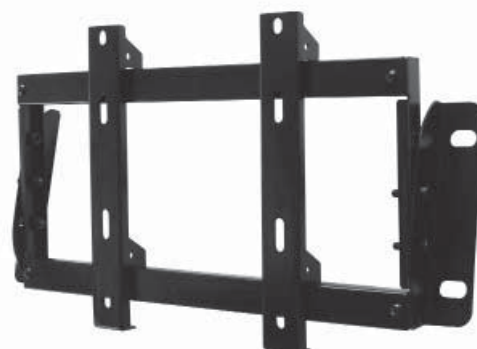

AV483-L360

PLASMA/LCD DISPLAY TILT WALL MOUNT