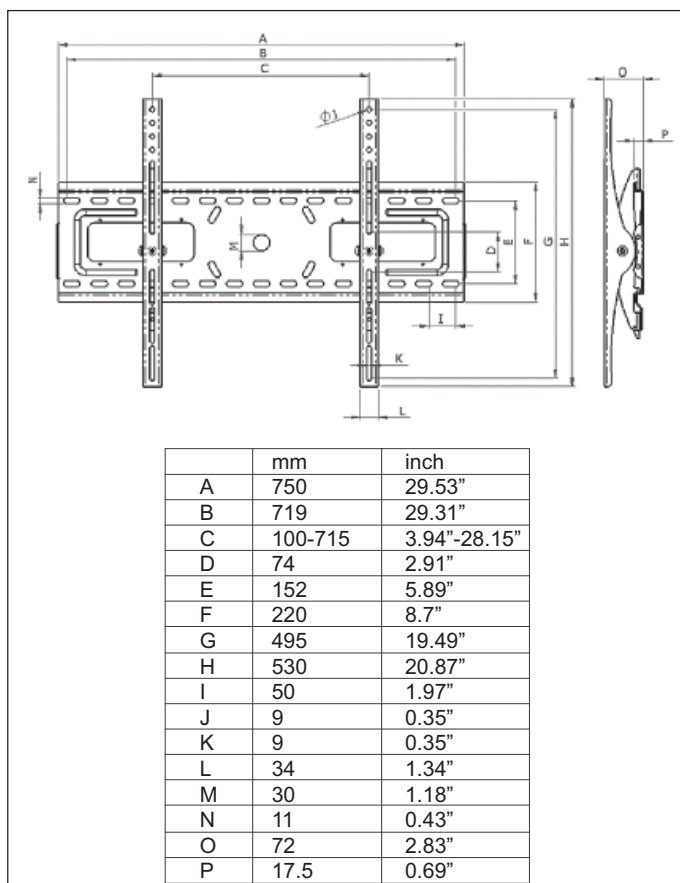

TECHNICAL SPECIFICATION

PLASMA SIZE: Suitable for 23" to 37"

WALL PLATE DIMENSION: 470mm [18.5"] x 220mm [8.7"]

LENGTH OF HOOK: 361mm [14.21"]

DISTANCE FROM WALL: 32mm [1.25"]

LOAD CAPACITY: 45kg [100 lbs]

TECHNICAL SPECIFICATION

PLASMA SIZE: Suitable for 51" to 65"

WALL PLATE DIMENSION: 1145mm (45.1") x 220mm (8.7")

LENGTH OF HOOK: 558.8mm (22")

DISTANCE FROM WALL: 32mm (1.25")

LOAD CAPACITY: 74kg (134 lbs)

TECHNICAL SPECIFICATION

PLASMA SIZE:	Suitable for 37" to 50"
WALL PLATE DIMENSION:	750mm (29.53") x 220mm (8.7")
LENGTH OF HOOK:	530mm (20.87")
DISTANCE FROM WALL:	72mm (2.83")
LOAD CAPACITY:	45kg (100 lbs)
COLOR OPTION:	Black or Silver

	mm	inch
A	470	18.5"
B	220	8.7"
C	360	14.2"
D	34	1.3"
E	340	13.4"
F	72	2.8"
G	9	0.3"
H	419	16.5"
I	152	6"
J	11	0.4"
K	30	1.2"
L	60.3	2.4"
M	17.5	0.7"
N	50	2"
O	9	0.3"
P	75-430	3-17"

TECHNICAL SPECIFICATION