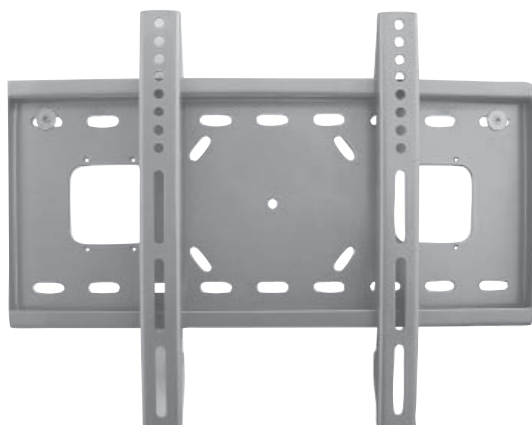

AV415-W2

PLASMA/LCD DISPLAY FIXED WALL MOUNT