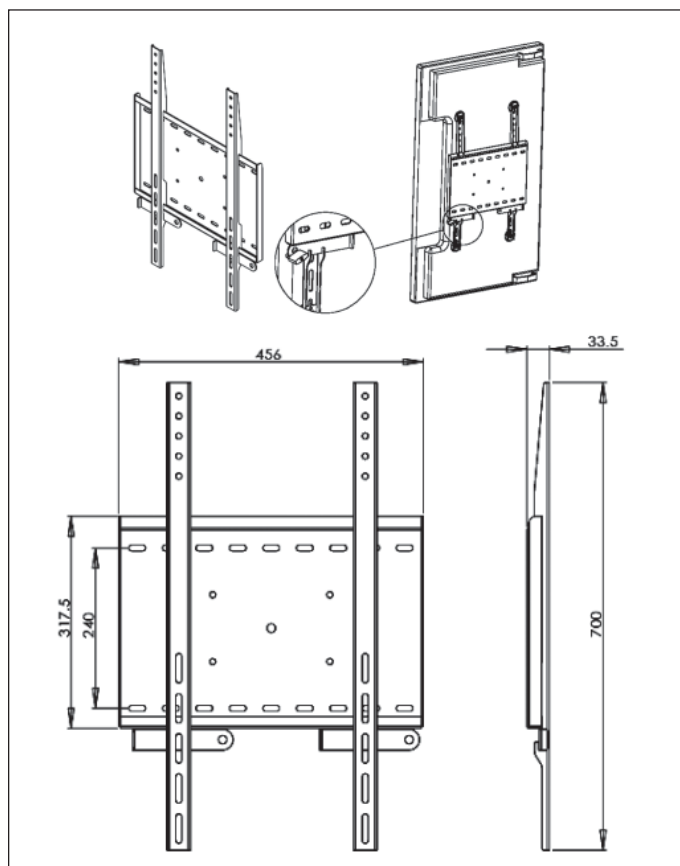

AV410-P

PLASMA/LCD DISPLAY PORTRAIT WALL MOUNT

DESCRIPTION

Behind your prized plasma display, you need a Great Support

This portrait wall mount allows 37" - 50" size plasma / LCD unit installs in portrait position. It is widely used for sign-boards, show case displays in exhibition halls, conference rooms and shopping malls .

FEATURES

- Fast and easy installation Fixed Mount
- Slim design only 33.5mm from the wall
- Sliding lateral on-wall adjustment
- Includes mounting hardware kit
- Locking bars for security
- Economical mounting solution
- Universal to wide range of LCD/Plasma display

TECHNICAL SPECIFICATION

PLASMA SIZE:	Suitable for 37" to 50"
GROSS DIMENSION:	456mm [17.9"] x 700mm [27.5"] x 33.5mm [1.3"]
DISTANCE FROM WALL:	33.5mm [1.25"]
GROSS WEIGHT:	6.1Kg [13.4lbs]
LOAD CAPACITY:	50kg [110 lbs]
COLOR OPTION:	Black

TECHNICAL SPECIFICATION

PLASMA SIZE:	Suitable for 50" to 65"
GROSS DIMENSION:	500mm (19.6") x 110mm (4.3") x 33.5mm (1.3")
DISTANCE FROM WALL:	33.5mm (1.25")
GROSS WEIGHT:	9Kg (19.8lbs)
LOAD CAPACITY:	65kg (143 lbs)
COLOR OPTION:	Black