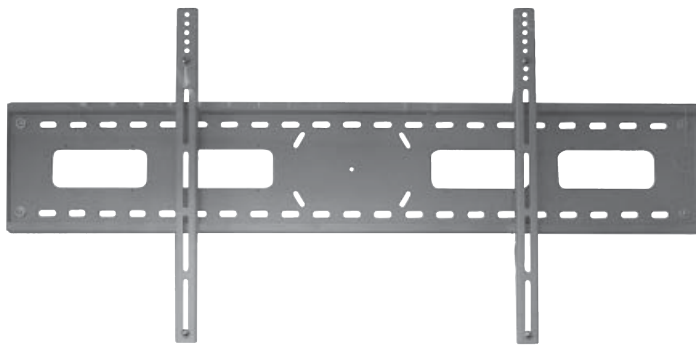

AV415-XL

PLASMA/LCD DISPLAY FIXED WALL MOUNT