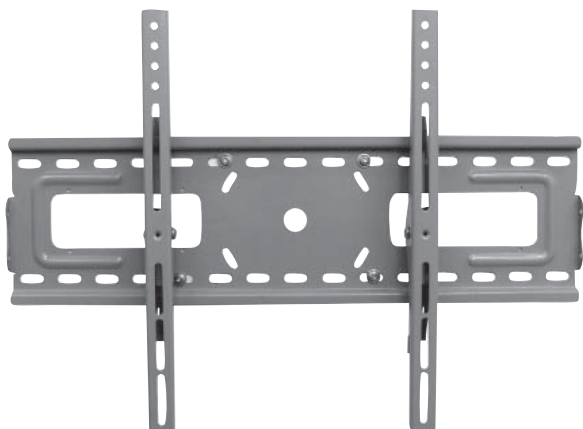

FEATURES

- Fast and easy installation Fixed Mount
- Slim design only 33.5mm from the wall
- Sliding lateral on-wall adjustment
- Includes mounting hardware kit
- Locking bars for security
- Economical mounting solution
- Universal to wide range of LCD/Plasma display

COLOR OPTION: Silver

* Specifications are subject to change without notice.

ABtUS

AV480-WT

PLASMA/LCD DISPLAY TILT WALL MOUNT

DESCRIPTION

Our versatile and solid design offers FULL TILTING possibilities with extreme ease. You can easily adjust it to achieve your perfect viewing angle. 15 degrees of upward and downward tilt enables easy access to the junction boxes and cable management, without the need of any tools and screws.

FEATURES

- Fast and easy installation Tilt Mount
- Sliding lateral on-wall adjustment
- Includes mounting hardware kit
- Locking system for security
- Tilt angle +/- 15 degrees without additional locking handle