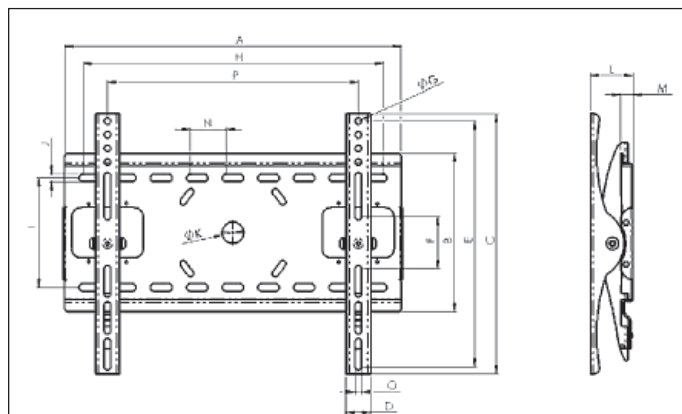

TECHNICAL SPECIFICATION

PLASMA SIZE:	Suitable for 37" to 50"
WALL PLATE DIMENSION:	750mm (29.53") x 220mm (8.7")
LENGTH OF HOOK:	530mm (20.87")
DISTANCE FROM WALL:	72mm (2.83")
LOAD CAPACITY:	45kg (100 lbs)
COLOR OPTION:	Black or Silver

* Specifications are subject to change without notice.

AV480-W2T

PLASMA/LCD DISPLAY TILT WALL MOUNT

DESCRIPTION

Our versatile and solid design offers FULL TILTING possibilities with extreme ease. You can easily adjust it to achieve your perfect viewing angle. 15 degrees of upward and downward tilt enables easy access to the junction boxes and cable management, without the need of any tools and screws.

FEATURES

- Fast and easy installation Tilt Mount
- Sliding lateral on-wall adjustment
- Includes mounting hardware kit
- Locking system for security
- Tilt angle +/- 15 degrees without additional locking handle

	mm	inch
A	470	18.5"
B	220	8.7"
C	360	14.2"
D	34	1.3"
E	340	13.4"
F	72	2.8"
G	9	0.3"
H	419	16.5"
I	152	6"
J	11	0.4"
K	30	1.2"
L	60.3	2.4"
M	17.5	0.7"
N	50	2"
O	9	0.3"
P	75-430	3-17"

TECHNICAL SPECIFICATION