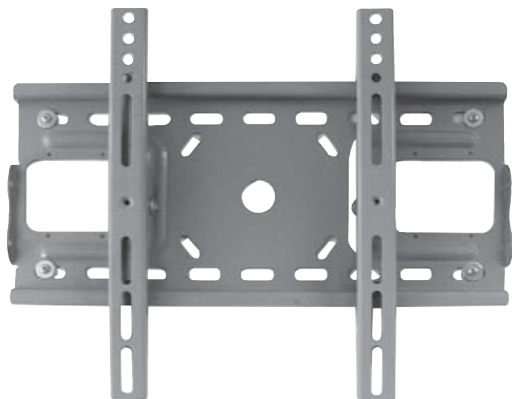

FEATURES

- Fast and easy installation Fixed Mount
- Slim design only 33.5mm from the wall
- Sliding lateral on-wall adjustment
- Includes mounting hardware kit
- Locking bars for security
- Economical mounting solution
- Universal to wide range of LCD/Plasma display

COLOR OPTION: Silver

* Specifications are subject to change without notice.

ABtUS

AV480-WT

PLASMA/LCD DISPLAY TILT WALL MOUNT

DESCRIPTION

Our versatile and solid design offers FULL TILTING possibilities with extreme ease. You can easily adjust it to achieve your perfect viewing angle. 15 degrees of upward and downward tilt enables easy access to the junction boxes and cable management, without the need of any tools and screws.

FEATURES

- Fast and easy installation Tilt Mount
- Sliding lateral on-wall adjustment
- Includes mounting hardware kit
- Locking system for security
- Tilt angle +/- 15 degrees without additional locking handle

* Specifications are subject to change without notice.

AV480-W2T

PLASMA/LCD DISPLAY TILT WALL MOUNT

DESCRIPTION

Our versatile and solid design offers FULL TILTING possibilities with extreme ease. You can easily adjust it to achieve your perfect viewing angle. 15 degrees of upward and downward tilt enables easy access to the junction boxes and cable management, without the need of any tools and screws.