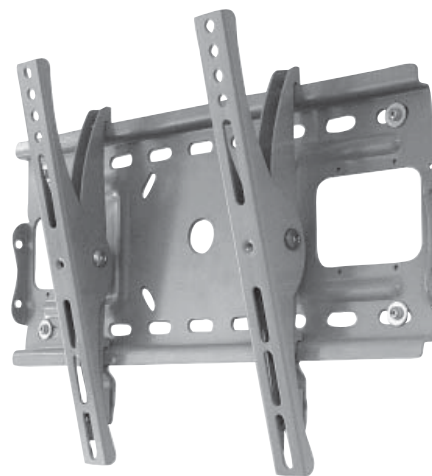

FEATURES

- Fast and easy installation Fixed Mount
- Slim design only 33.5mm from the wall
- Sliding lateral on-wall adjustment
- Includes mounting hardware kit
- Locking bars for security
- Economical mounting solution
- Universal to wide range of LCD/Plasma display

FEATURES

- Fast and easy installation Tilt Mount
- Sliding lateral on-wall adjustment
- Includes mounting hardware kit
- Locking system for security
- Tilt angle +/- 15 degrees without additional locking handle

* Specifications are subject to change without notice.

AV480-W2T

PLASMA/LCD DISPLAY TILT WALL MOUNT

DESCRIPTION

Our versatile and solid design offers FULL TILTING possibilities with extreme ease. You can easily adjust it to achieve your perfect viewing angle. 15 degrees of upward and downward tilt enables easy access to the junction boxes and cable management, without the need of any tools and screws.