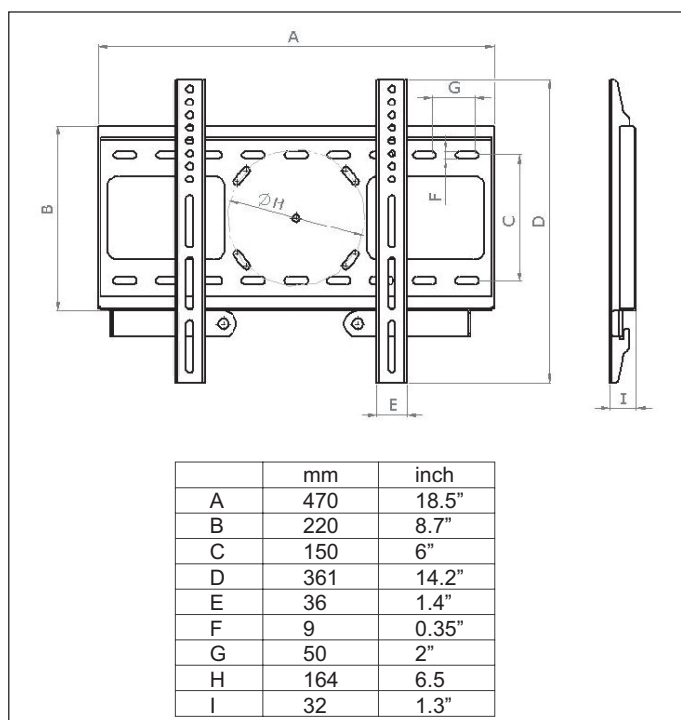

TECHNICAL SPECIFICATION

PLASMA SIZE: Suitable for 23" to 37"

WALL PLATE DIMENSION: 470mm [18.5"] x 220mm [8.7"]

LENGTH OF HOOK: 361mm [14.21"]

DISTANCE FROM WALL: 32mm [1.25"]

LOAD CAPACITY: 45kg [100 lbs]

COLOR OPTION: Black or Silver