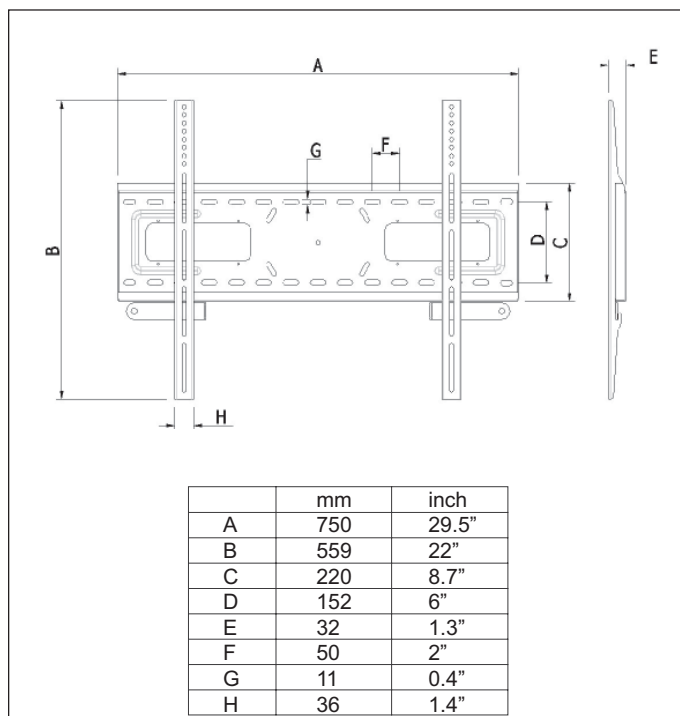

TECHNICAL SPECIFICATION

PLASMA SIZE:	Suitable for 37" to 50"
GROSS DIMENSION:	456mm [17.9"] x 700mm [27.5"] x 33.5mm [1.3"]
DISTANCE FROM WALL:	33.5mm [1.25"]
GROSS WEIGHT:	6.1Kg [13.4lbs]
LOAD CAPACITY:	50kg [110 lbs]
COLOR OPTION:	Black

TECHNICAL SPECIFICATION

PLASMA SIZE:	Suitable for 50" to 65"
GROSS DIMENSION:	500mm (19.6") x 110mm (4.3") x 33.5mm (1.3")
DISTANCE FROM WALL:	33.5mm (1.25")
GROSS WEIGHT:	9Kg (19.8lbs)
LOAD CAPACITY:	65kg (143 lbs)
COLOR OPTION:	Black

TECHNICAL SPECIFICATION

PLASMA SIZE: Suitable for 37" to 50"

WALL PLATE DIMENSION: 750mm (29.5") x 220mm (8.7")

LENGTH OF HOOK: 558.8mm (22")

DISTANCE FROM WALL: 32mm (1.25")

LOAD CAPACITY: 68kg (150 lbs)

COLOR OPTION: Black or Silver

TECHNICAL SPECIFICATION

PLASMA SIZE: Suitable for 23" to 37"

WALL PLATE DIMENSION: 470mm [18.5"] x 220mm [8.7"]

LENGTH OF HOOK: 361mm [14.21"]

DISTANCE FROM WALL: 32mm [1.25"]

LOAD CAPACITY: 45kg [100 lbs]