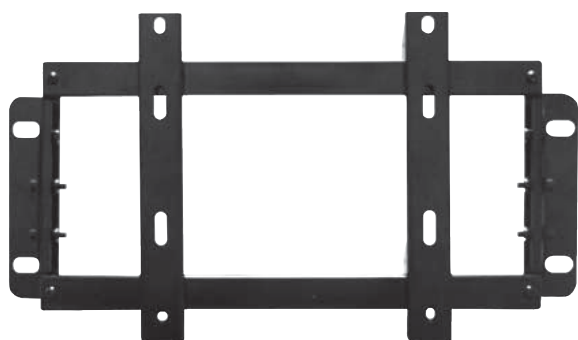

AV483-L360

PLASMA/LCD DISPLAY TILT WALL MOUNT