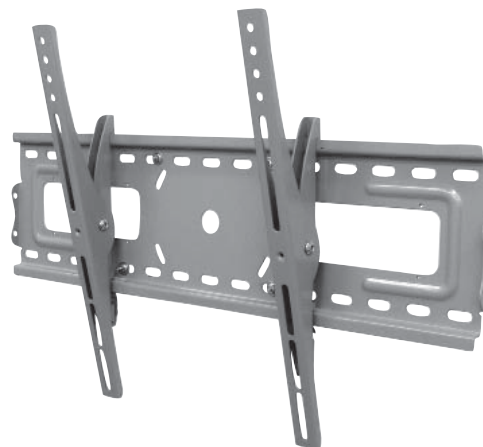

FEATURES

- Fast and easy installation Fixed Mount
- Slim design only 33.5mm from the wall
- Sliding lateral on-wall adjustment
- Includes mounting hardware kit
- Locking bars for security
- Economical mounting solution
- Universal to wide range of LCD/Plasma display

FEATURES

- Fast and easy installation Fixed Mount
- Slim design only 32mm from wall
- Sliding lateral on-wall adjustment
- Include mounting hardware kit
- Locking bars for security
- Universal to wide range of LCD/Plasma display

COLOR OPTION: Silver

* Specifications are subject to change without notice.

ABtUS

AV480-WT

PLASMA/LCD DISPLAY TILT WALL MOUNT

DESCRIPTION

Our versatile and solid design offers FULL TILTING possibilities with extreme ease. You can easily adjust it to achieve your perfect viewing angle. 15 degrees of upward and downward tilt enables easy access to the junction boxes and cable management, without the need of any tools and screws.

FEATURES

- Fast and easy installation Tilt Mount
- Sliding lateral on-wall adjustment
- Includes mounting hardware kit
- Locking system for security
- Tilt angle +/- 15 degrees without additional locking handle