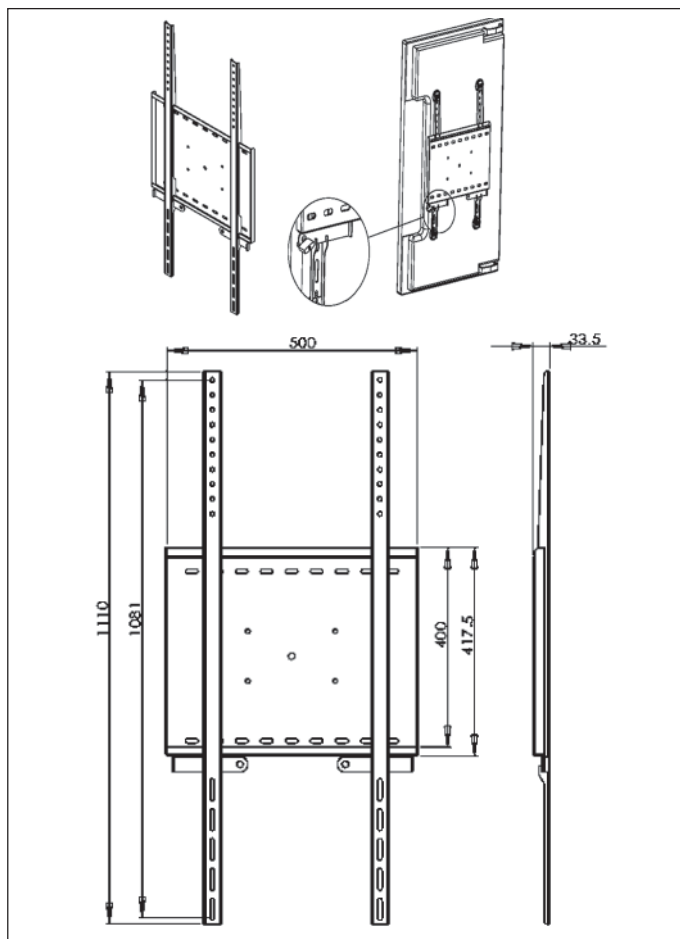

TECHNICAL SPECIFICATION

PLASMA SIZE:	Suitable for 37" to 50"
GROSS DIMENSION:	456mm [17.9"] x 700mm [27.5"] x 33.5mm [1.3"]
DISTANCE FROM WALL:	33.5mm [1.25"]
GROSS WEIGHT:	6.1Kg [13.4lbs]
LOAD CAPACITY:	50kg [110 lbs]
COLOR OPTION:	Black

* Specifications are subject to change without notice.

ABTUS

AV410-L

PLASMA/LCD DISPLAY PORTRAIT WALL MOUNT

DESCRIPTION

Behind your prized plasma display, you need a Great Support

This portrait wall mount allows 50" - 65" size plasma / LCD displays installs in portrait position. It is widely used for sign-board, show case display in exhibition hall, conference room and shopping mall.

FEATURES

- Fast and easy installation Fixed Mount
- Slim design only 33.5mm from the wall
- Sliding lateral on-wall adjustment
- Includes mounting hardware kit
- Locking bars for security
- Economical mounting solution
- Universal to wide range of LCD/Plasma display

TECHNICAL SPECIFICATION

PLASMA SIZE:	Suitable for 50" to 65"
GROSS DIMENSION:	500mm (19.6") x 110mm (4.3") x 33.5mm (1.3")
DISTANCE FROM WALL:	33.5mm (1.25")
GROSS WEIGHT:	9Kg (19.8lbs)
LOAD CAPACITY:	65kg (143 lbs)
COLOR OPTION:	Black