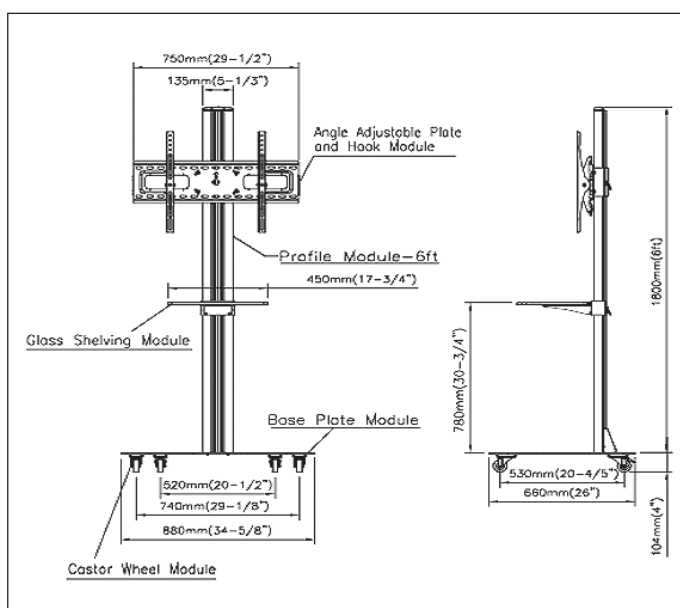

### FEATURES

- Fast and easy installation
- Sleek & Stylish Anodised Aluminum Design
- Universal to wide range of plasma display
- Tilt hooks
- Castor wheels mounted for easy moving around
- Easy cable management
- Easy adjustment for viewing height
- Include mounting hardware kit
- Locking system for security
- One adjustable shelf for video/ audio player & accessories

### TECHNICAL SPECIFICATION

**PLASMA SIZE:** Suitable for 37" -50"

**BASE DIMENSION (W x D x H):** 880 x 660 x 108 mm / 35.85" x 25.98" x 4.25"

**POST HEIGHT:** 1800mm(6ft)

**MAX. SCREEN HEIGHT:** 1670mm(66")

**LOAD CAPACITY:** 45kg (100 lbs)

**NET WEIGHT (Approx.):** 60kg (132 lbs)

**GROSS WEIGHT (Approx.):** 65kg (143 lbs)

**ANGLE ADJUSTMENT:** 20° max

**COLOR OPTION:** Grey and Black

\* Specifications are subject to change without notice.