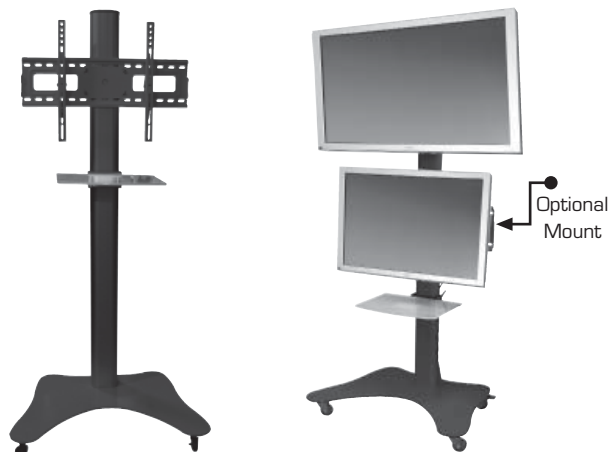

## PLASMA/LCD DISPLAY MOBILE STAND

AV383W6 (Silver)

AV383W6-V1 (Black)

### DESCRIPTION

Why mount your stylish plasma display on the wall like everyone else does, when you can use our stand to show it off, to make it mobile and move it wherever you want to watch it? Our stand is easy to install and dismantle with flexible viewing angles and study locking devices. It also allows you to display your other high-end video/audio equipment.

### FEATURES

- Fast and easy installation
- Sleek & Stylish Anodised Aluminum Design
- Universal to wide range of plasma display
- Tilt hooks
- Castor wheels mounted for easy moving around
- Easy cable management
- Easy adjustment for viewing height
- Include mounting hardware kit
- Locking system for security
- One adjustable shelf for video/ audio player & accessories

### TECHNICAL SPECIFICATION

**PLASMA SIZE:** Suitable for 37" -50"

**BASE DIMENSION (W x D x H):** 880 x 660 x 108 mm / 35.85" x 25.98" x 4.25"

**POST HEIGHT:** 1800mm(6ft)

**MAX. SCREEN HEIGHT:** 1670mm(66")