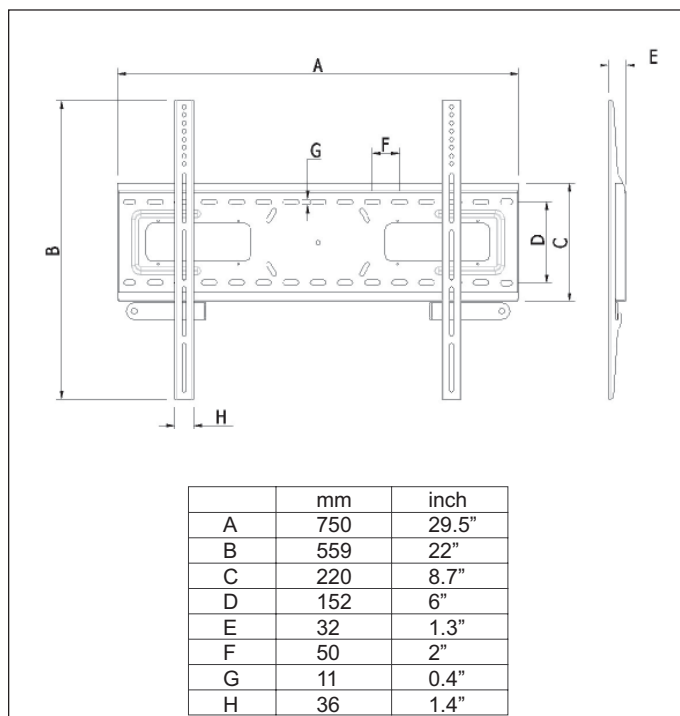

FEATURES

- Fast and easy installation Fixed Mount
- Slim design only 32mm from the wall
- Sliding lateral on-wall adjustment
- Includes mounting hardware kit
- Locking bars for security
- Economical mounting solution
- Light weight
- Universal to wide range of LCD/Plasma display

TECHNICAL SPECIFICATION

PLASMA SIZE: Suitable for 37" to 50"

WALL PLATE DIMENSION: 750mm (29.5") x 220mm (8.7")

LENGTH OF HOOK: 558.8mm (22")

DISTANCE FROM WALL: 32mm (1.25")

LOAD CAPACITY: 68kg (150 lbs)

COLOR OPTION: Black or Silver