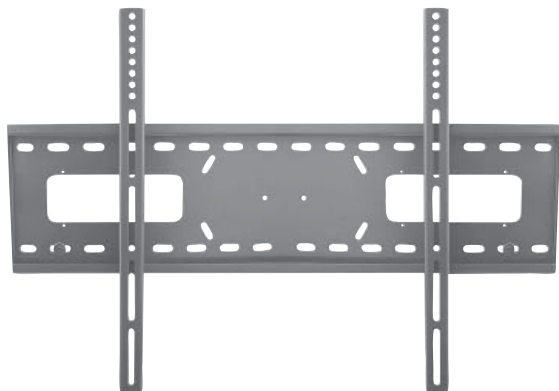

AV415-W

PLASMA/LCD DISPLAY FIXED WALL MOUNT

DESCRIPTION

Behind your prized plasma display, you need a Great Support

Designed for all discerning owners of their prized flat plasmas and LCDs, ABtUS Universal Plasma/LCD Fixed Wall Mount AV415-W supports any 37" – 50" flat panels. Its ultra sleek design provides the ultimate wall mounting solution that is very safe and discreet, keeping the panel 1.25" (32mm) away from the wall.

FEATURES

- Fast and easy installation Fixed Mount
- Slim design only 32mm from the wall
- Sliding lateral on-wall adjustment
- Includes mounting hardware kit
- Locking bars for security
- Economical mounting solution
- Light weight
- Universal to wide range of LCD/Plasma display

TECHNICAL SPECIFICATION

PLASMA SIZE: Suitable for 37" to 50"

WALL PLATE DIMENSION: 750mm (29.5") x 220mm (8.7")

LENGTH OF HOOK: 558.8mm (22")

DISTANCE FROM WALL: 32mm (1.25")

LOAD CAPACITY: 68kg (150 lbs)

COLOR OPTION: Black or Silver