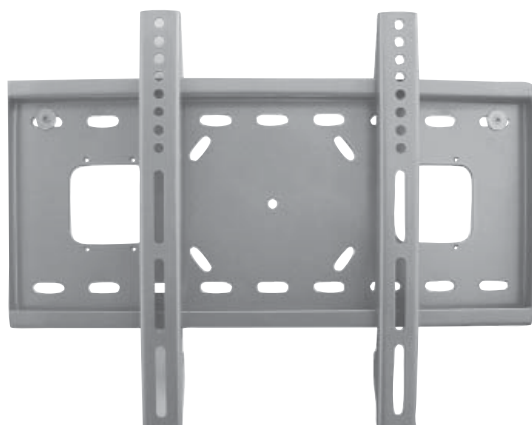

AV415-W2

PLASMA/LCD DISPLAY FIXED WALL MOUNT

DESCRIPTION

Behind your prized plasma display, you need a Great Support

Designed for all discerning owners of their prized flat plasmas and LCDs, ABtUS Universal Plasma/LCD Fixed Wall Mount AV415-W2 supports any 23" – 37" flat panels. Its ultra sleek design provides the ultimate wall mounting solution that is very safe and discreet, keeping the panel 1.25" (32mm) away from the wall.

FEATURES

- Fast and easy installation Fixed Mount
- Slim design only 32mm from the wall
- Sliding lateral on-wall adjustment
- Includes mounting hardware kit
- Locking bars for security
- Economical mounting solution
- Light weight
- Universal to wide range of LCD/Plasma display

TECHNICAL SPECIFICATION

PLASMA SIZE: Suitable for 23" to 37"

WALL PLATE DIMENSION: 470mm [18.5"] x 220mm [8.7"]

LENGTH OF HOOK: 361mm [14.21"]

DISTANCE FROM WALL: 32mm [1.25"]

LOAD CAPACITY: 45kg [100 lbs]

COLOR OPTION: Black or Silver

* Specifications are subject to change without notice.