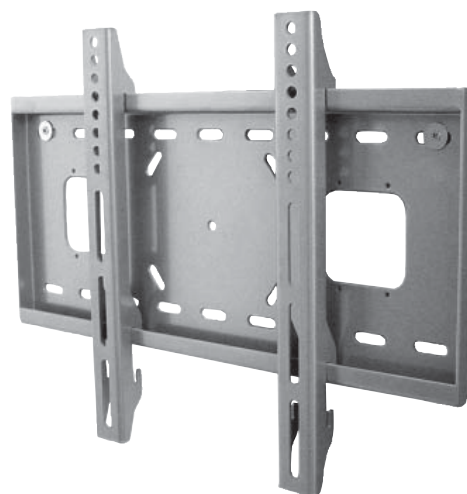

AV415-W2

PLASMA/LCD DISPLAY FIXED WALL MOUNT

DESCRIPTION

Behind your prized plasma display, you need a Great Support

Designed for all discerning owners of their prized flat plasmas and LCDs, ABtUS Universal Plasma/LCD Fixed Wall Mount AV415-W2 supports any 23" – 37" flat panels. Its ultra sleek design provides the ultimate wall mounting solution that is very safe and discreet, keeping the panel 1.25" (32mm) away from the wall.

FEATURES

- Fast and easy installation Fixed Mount
- Slim design only 32mm from the wall
- Sliding lateral on-wall adjustment
- Includes mounting hardware kit
- Locking bars for security
- Economical mounting solution
- Light weight
- Universal to wide range of LCD/Plasma display

TECHNICAL SPECIFICATION

PLASMA SIZE: Suitable for 23" to 37"

WALL PLATE DIMENSION: 470mm [18.5"] x 220mm [8.7"]

LENGTH OF HOOK: 361mm [14.21"]

DISTANCE FROM WALL: 32mm [1.25"]

LOAD CAPACITY: 45kg [100 lbs]

COLOR OPTION: Black or Silver

* Specifications are subject to change without notice.