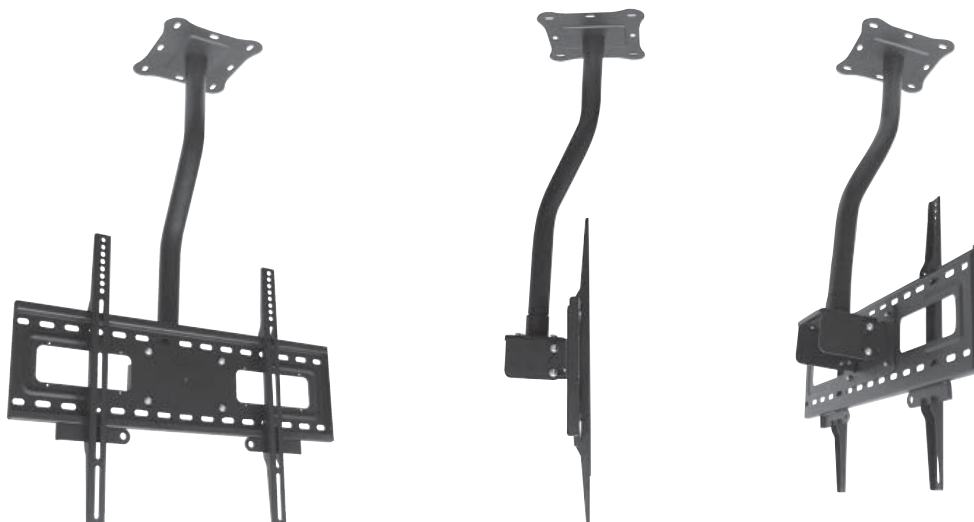

AV419

PLASMA/LCD DISPLAY CEILING MOUNT

DESCRIPTION

Extremely flexible design allows you to fit almost any popular Plasma/LCD in the industry.

FEATURES

- Fast and easy installation
- Includes mounting hardware kit
- Locking bars for security

TECHNICAL SPECIFICATION

PLASMA SIZE:	Suitable for 37" to 50"
WALL PLATE DIMENSION:	750 mm (29.5") x 220mm (8.7")
LENGTH OF HOOK:	558.8mm (22")
TILT ANGLE:	+20 degree / -5 degree
LOAD CAPACITY:	70kg (154 lbs)
COLOR OPTION:	Black