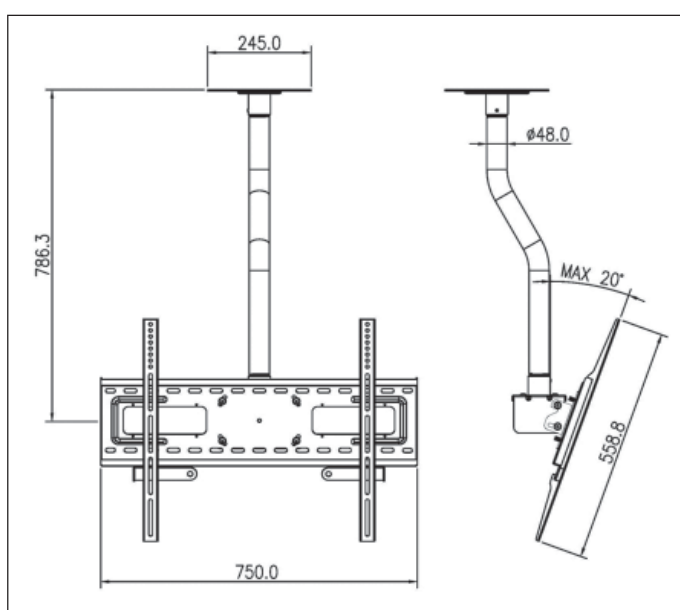

AV419

PLASMA/LCD DISPLAY CEILING MOUNT

DESCRIPTION

Extremely flexible design allows you to fit almost any popular Plasma/LCD in the industry.

FEATURES

- Fast and easy installation
- Includes mounting hardware kit
- Locking bars for security

TECHNICAL SPECIFICATION

PLASMA SIZE:	Suitable for 37" to 50"
WALL PLATE DIMENSION:	750 mm (29.5") x 220mm (8.7")
LENGTH OF HOOK:	558.8mm (22")
TILT ANGLE:	+20 degree / -5 degree
LOAD CAPACITY:	70kg (154 lbs)
COLOR OPTION:	Black