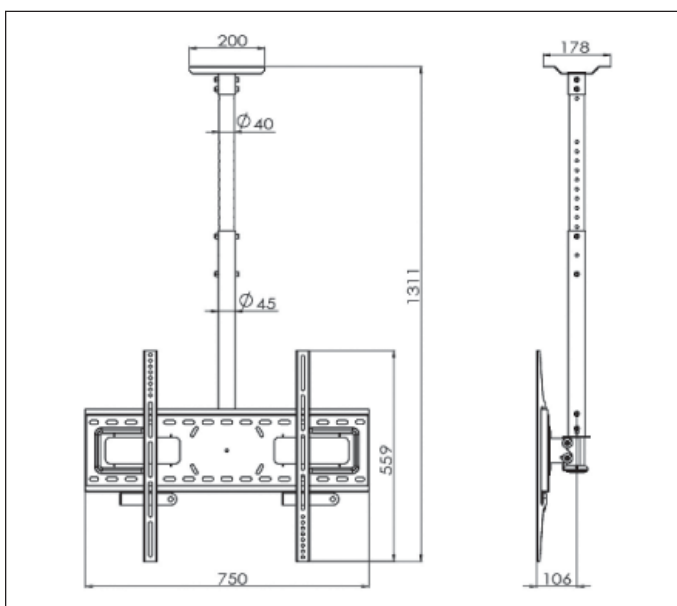

AV420W-V1

PLASMA/LCD DISPLAY CEILING MOUNT

DESCRIPTION

Extremely flexible design allows you to fit almost any popular Plasma/LCD in the industry.

FEATURES

- Fast and easy installation
- Includes mounting hardware kit
- Includes rotating attachment for 360 degrees rotation
- Locking bars for security

TECHNICAL SPECIFICATION

PLASMA SIZE: Suitable for 37" to 50"

LOAD CAPACITY: 45.5kg (100 lbs)

COLOR OPTION: Black

* Specifications are subject to change without notice.

ABTUS