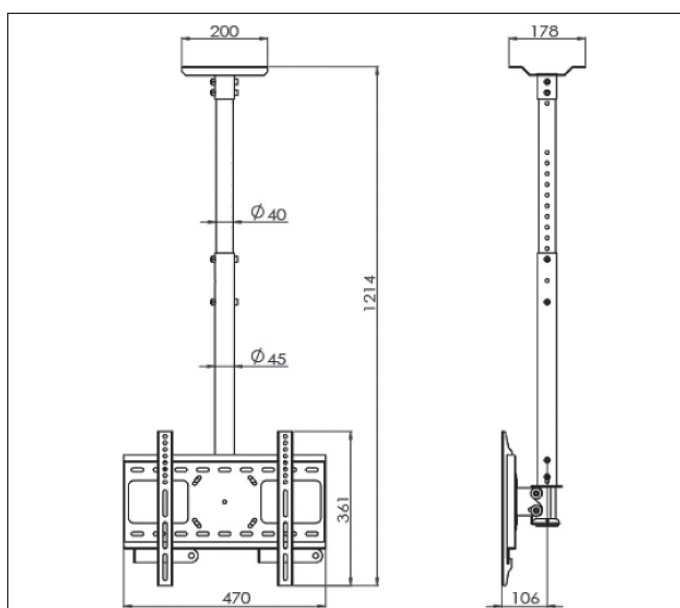

AV420W2-V1

PLASMA/LCD DISPLAY CEILING MOUNT

DESCRIPTION

Extremely flexible design allows you to fit almost any popular Plasma/LCD in the industry.

FEATURES

- Fast and easy installation
- Includes mounting hardware kit
- Includes rotating attachment for 360 degrees rotation
- Locking bars for security

TECHNICAL SPECIFICATION

PLASMA SIZE: Suitable for 23" to 37"

LOAD CAPACITY: 36.4kg (80 lbs)

COLOR OPTION: Black

* Specifications are subject to change without notice.