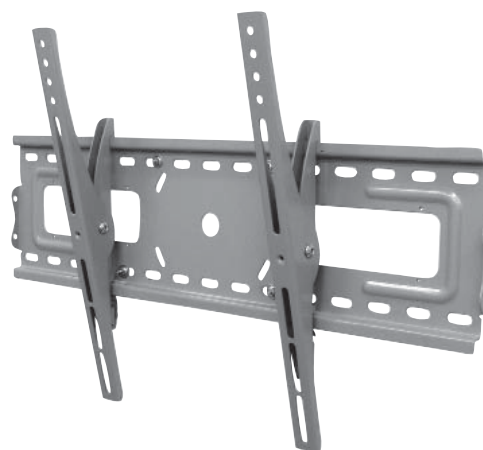

AV480-WT

PLASMA/LCD DISPLAY TILT WALL MOUNT

DESCRIPTION

Our versatile and solid design offers FULL TILTING possibilities with extreme ease. You can easily adjust it to achieve your perfect viewing angle. 15 degrees of upward and downward tilt enables easy access to the junction boxes and cable management, without the need of any tools and screws.

FEATURES

- Fast and easy installation Tilt Mount
- Sliding lateral on-wall adjustment
- Includes mounting hardware kit
- Locking system for security
- Tilt angle +/- 15 degrees without additional locking handle

TECHNICAL SPECIFICATION

PLASMA SIZE:	Suitable for 37" to 50"
WALL PLATE DIMENSION:	750mm (29.53") x 220mm (8.7")
LENGTH OF HOOK:	530mm (20.87")
DISTANCE FROM WALL:	72mm (2.83")
LOAD CAPACITY:	45kg (100 lbs)
COLOR OPTION:	Black or Silver