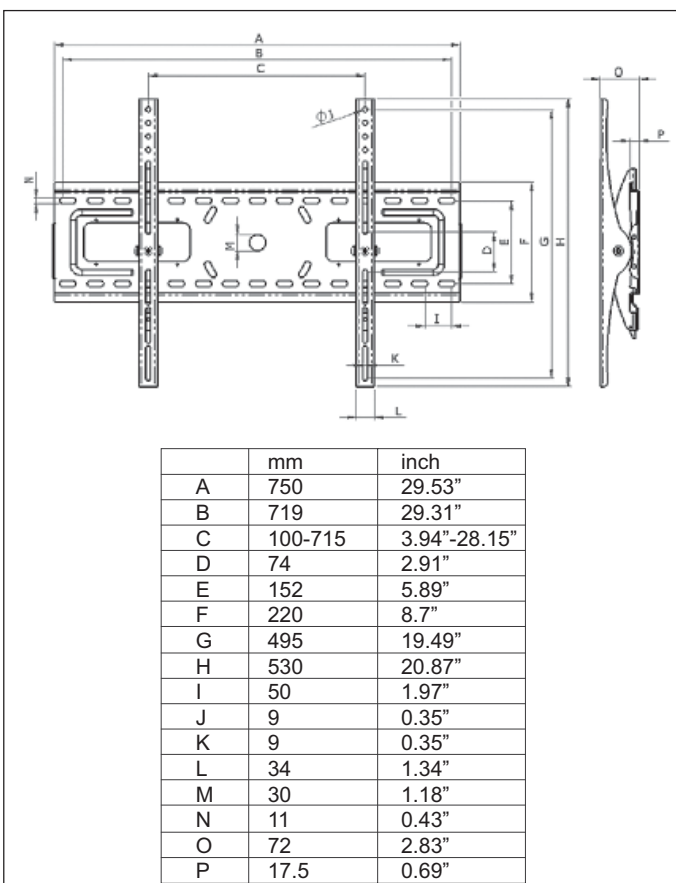

AV480-WT

PLASMA/LCD DISPLAY TILT WALL MOUNT

DESCRIPTION

Our versatile and solid design offers FULL TILTING possibilities with extreme ease. You can easily adjust it to achieve your perfect viewing angle. 15 degrees of upward and downward tilt enables easy access to the junction boxes and cable management, without the need of any tools and screws.

FEATURES

- Fast and easy installation Tilt Mount
- Sliding lateral on-wall adjustment
- Includes mounting hardware kit
- Locking system for security
- Tilt angle +/- 15 degrees without additional locking handle

TECHNICAL SPECIFICATION

PLASMA SIZE:	Suitable for 37" to 50"
WALL PLATE DIMENSION:	750mm (29.53") x 220mm (8.7")
LENGTH OF HOOK:	530mm (20.87")
DISTANCE FROM WALL:	72mm (2.83")
LOAD CAPACITY:	45kg (100 lbs)
COLOR OPTION:	Black or Silver