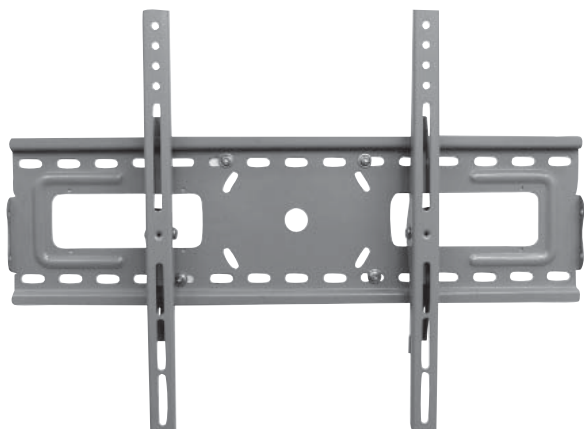

AV480-WT

PLASMA/LCD DISPLAY TILT WALL MOUNT

DESCRIPTION

Our versatile and solid design offers FULL TILTING possibilities with extreme ease. You can easily adjust it to achieve your perfect viewing angle. 15 degrees of upward and downward tilt enables easy access to the junction boxes and cable management, without the need of any tools and screws.

FEATURES

- Fast and easy installation Tilt Mount
- Sliding lateral on-wall adjustment
- Includes mounting hardware kit
- Locking system for security
- Tilt angle +/- 15 degrees without additional locking handle

TECHNICAL SPECIFICATION

PLASMA SIZE:	Suitable for 37" to 50"
WALL PLATE DIMENSION:	750mm (29.53") x 220mm (8.7")
LENGTH OF HOOK:	530mm (20.87")
DISTANCE FROM WALL:	72mm (2.83")
LOAD CAPACITY:	45kg (100 lbs)
COLOR OPTION:	Black or Silver