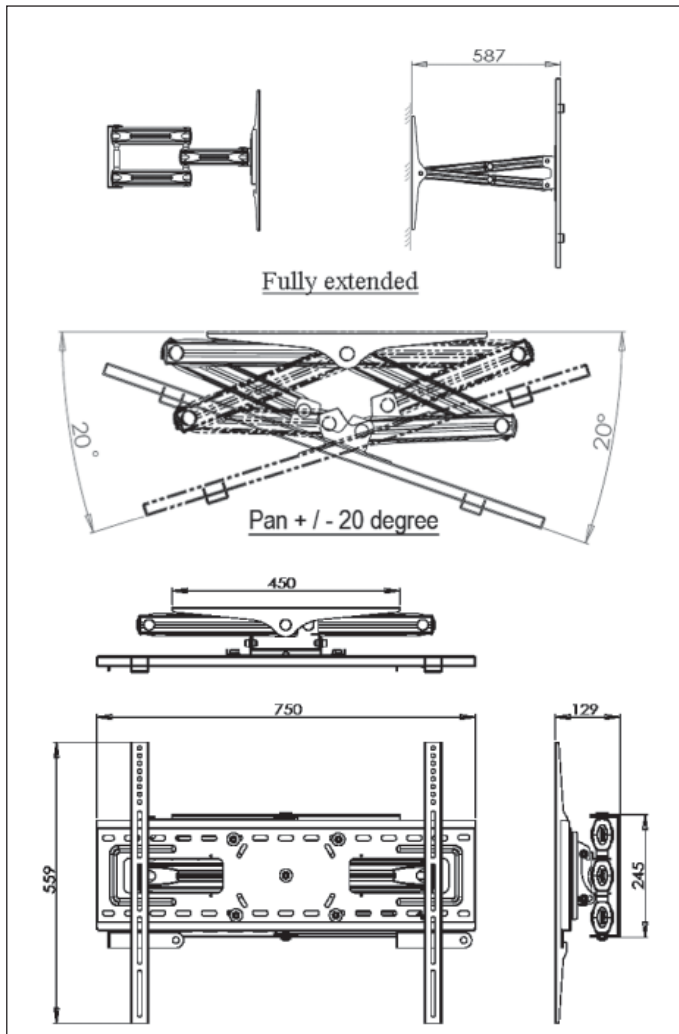

## PLASMA/LCD DISPLAY DOUBLE ARM CANTILEVER MOUNT

### DESCRIPTION

Designed for all discerning owners of their prized flat plasmas and LCDs, ABtUS AV508-D Universal Plasma/LCD Double Arm Cantilever Mount support any 37" – 50" flat panels. Its ultra sleek design provides the ultimate wall mounting solution that is very safe and discreet, keeping the panel 100mm away from the wall.

### FEATURES

- Fast and easy installation
- Arm swivel
- Tilt angle +8/-6 degrees
- Includes mounting hardware kit
- Integrated cable management
- Locking bars for security
- Lift and hook installation

### TECHNICAL SPECIFICATION

<b>PLASMA SIZE:</b>	Suitable for 38" to 50"
<b>WALL PLATE DIMENSION:</b>	750mm (29.5") x 559mm (22")
<b>DISTANCE FROM WALL:</b>	100mm (3.9")
<b>LOAD CAPACITY:</b>	40kg (88 lbs)
<b>COLOR OPTION:</b>	Black