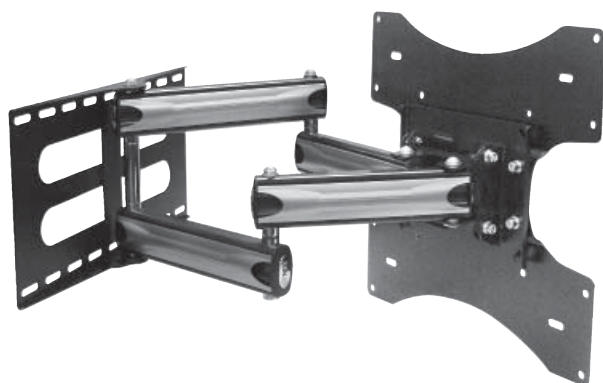

AV508-DV

PLASMA/LCD DISPLAY DOUBLE ARM CANTILEVER MOUNT

DESCRIPTION

This double arm cantilever mount is designed with 4 arms for more stable and smoother movement. It comes with a front plate with various VESA mounting standards.

FEATURES

- Fast and easy installation
- Integrated cable management
- Includes mounting hardware kit
- Aluminum arms with steel plate construction
- VESA compliant: VESA 400x400, 400x200, 300x300, 300x320, 200x200

TECHNICAL SPECIFICATION

PLASMA SIZE:	Suitable for 37" to 50"
GROSS DIMENSION:	591mm x 425mm x 110mm 23.2" x 9.8" x 4.3"
ARM SWIVEL:	+/-20 degrees
TILT ANGLE:	+8/-6 degrees
DISTANCE FROM WALL:	110mm (4.3")
GROSS WEIGHT:	4kg (8.8 lbs)
LOAD CAPACITY:	50kg (110 lbs)
COLOR OPTION:	Black