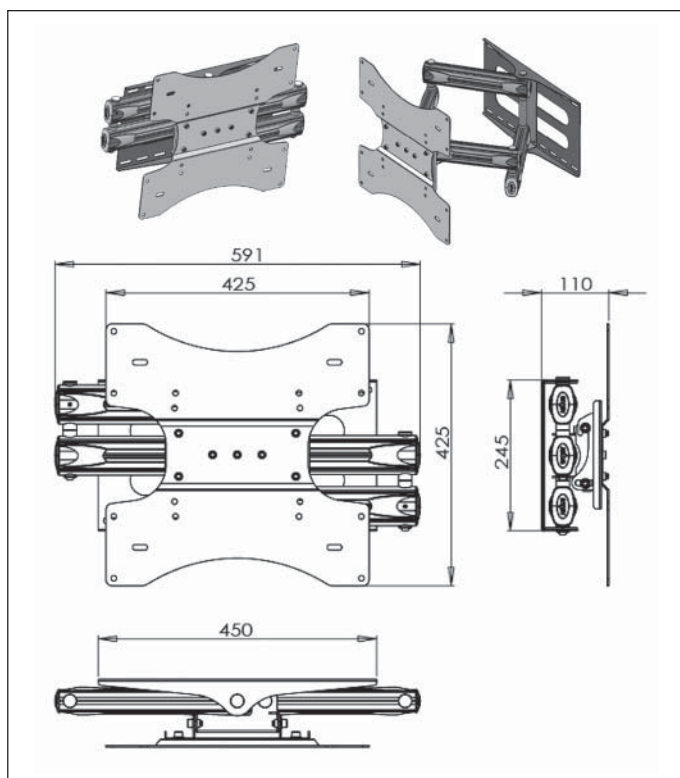

AV508-DV

PLASMA/LCD DISPLAY DOUBLE ARM CANTILEVER MOUNT

DESCRIPTION

This double arm cantilever mount is designed with 4 arms for more stable and smoother movement. It comes with a front plate with various VESA mounting standards.

FEATURES

- Fast and easy installation
- Integrated cable management
- Includes mounting hardware kit
- Aluminum arms with steel plate construction
- VESA compliant: VESA 400x400, 400x200, 300x300, 300x320, 200x200

TECHNICAL SPECIFICATION

PLASMA SIZE:	Suitable for 37" to 50"
GROSS DIMENSION:	591mm x 425mm x 110mm 23.2" x 9.8" x 4.3"
ARM SWIVEL:	+/-20 degrees
TILT ANGLE:	+8/-6 degrees
DISTANCE FROM WALL:	110mm (4.3")
GROSS WEIGHT:	4kg (8.8 lbs)
LOAD CAPACITY:	50kg (110 lbs)
COLOR OPTION:	Black