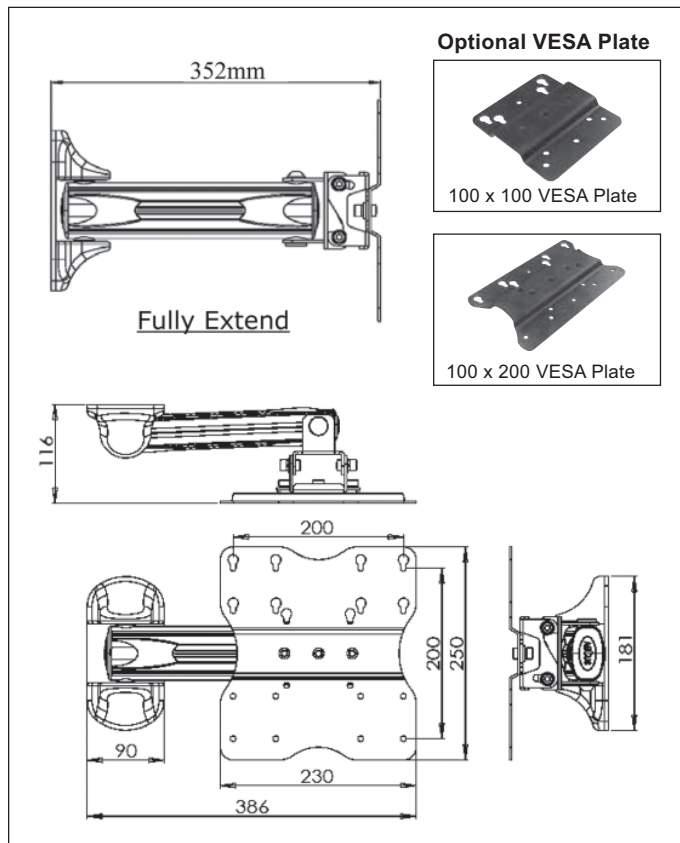

## PLASMA/LCD DISPLAY SINGLE ARM CANTILEVER MOUNT

### DESCRIPTION

This single arm cantilever mount is designed for narrow or congested space such as corner or small room. Its arm allow all angle swing for total flexibility for the display mounting.

### FEATURES

- Fast and easy installation
- Single arm provide 180 degrees viewing angle
- Includes mounting hardware kit
- Integrated cable management
- Locking bars for security
- VESA compliant: VESA 75x75, 100x100, 100x200, 200x200

### TECHNICAL SPECIFICATION

<b>PLASMA SIZE:</b>	Suitable for 23" to 37"
<b>GROSS DIMENSION:</b>	386mm x 250mm x 116mm   15.2" x 9.8" x 4.5"
<b>ARM SWIVEL:</b>	180 degrees
<b>TILT ANGLE:</b>	-5/+15 degrees
<b>DISTANCE FROM WALL:</b>	116mm (4.5")
<b>GROSS WEIGHT:</b>	4kg (8.8 lbs)
<b>LOAD CAPACITY:</b>	36kg (80 lbs)
<b>COLOR OPTION:</b>	Black