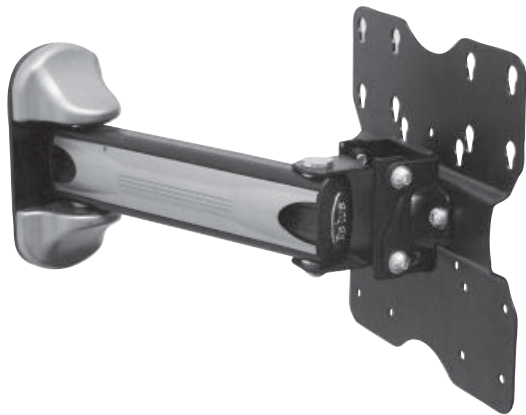

# AV508-S

## PLASMA/LCD DISPLAY SINGLE ARM CANTILEVER MOUNT

### DESCRIPTION

This single arm cantilever mount is designed for narrow or congested space such as corner or small room. Its arm allow all angle swing for total flexibility for the display mounting.

### FEATURES

- Fast and easy installation
- Single arm provide 180 degrees viewing angle
- Includes mounting hardware kit
- Integrated cable management
- Locking bars for security
- VESA compliant: VESA 75x75, 100x100, 100x200, 200x200