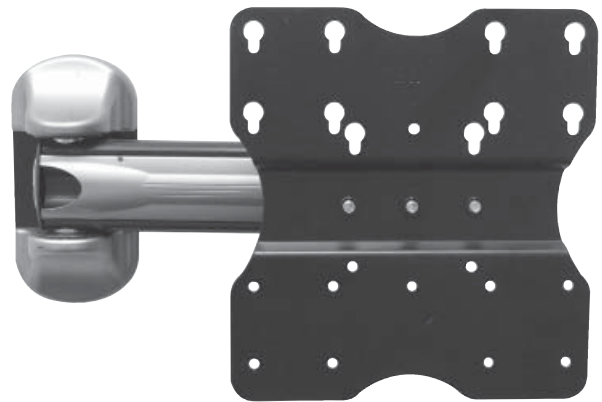

## PLASMA/LCD DISPLAY SINGLE ARM CANTILEVER MOUNT

### DESCRIPTION

This single arm cantilever mount is designed for narrow or congested space such as corner or small room. Its arm allow all angle swing for total flexibility for the display mounting.

### FEATURES

- Fast and easy installation
- Single arm provide 180 degrees viewing angle
- Includes mounting hardware kit
- Integrated cable management
- Locking bars for security
- VESA compliant: VESA 75x75, 100x100, 100x200, 200x200

### TECHNICAL SPECIFICATION

<b>PLASMA SIZE:</b>	Suitable for 23" to 37"
<b>GROSS DIMENSION:</b>	386mm x 250mm x 116mm   15.2" x 9.8" x 4.5"
<b>ARM SWIVEL:</b>	180 degrees
<b>TILT ANGLE:</b>	-5/+15 degrees
<b>DISTANCE FROM WALL:</b>	116mm (4.5")
<b>GROSS WEIGHT:</b>	4kg (8.8 lbs)
<b>LOAD CAPACITY:</b>	36kg (80 lbs)
<b>COLOR OPTION:</b>	Black