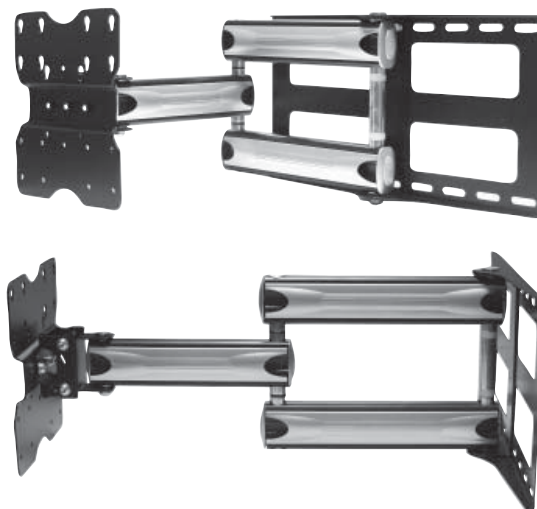

AV508-WP5 PLASMA/LCD DISPLAY CANTILEVER MOUNT

DESCRIPTION

Designed for all discerning owners of their prized flat plasmas and LCDs, ABtUS AV508-WP5 Universal Plasma/LCD Cantilever Mount support any 23" – 37" flat panels. Its ultra sleek design provides the ultimate wall mounting solution that is very safe and discreet, keeping the panel 126mm away from the wall.

FEATURES

- Fast and easy installation
- Includes mounting hardware kit
- Integrated cable management
- Double arm provide full extension & 180 degrees viewing angle
- VESA compliant 75 x 75, 100 x 100, 100 x 200, 200 x 200

TECHNICAL SPECIFICATION

PLASMA SIZE:	Suitable for 23" to 37"
ARM SWIVEL:	180 degrees
TILT ANGLE:	-5/+15 degrees
DISTANCE FROM WALL:	126mm (49.6")
LOAD CAPACITY:	45.5kg (100 lbs)
COLOR OPTION:	Black

* Specifications are subject to change without notice.