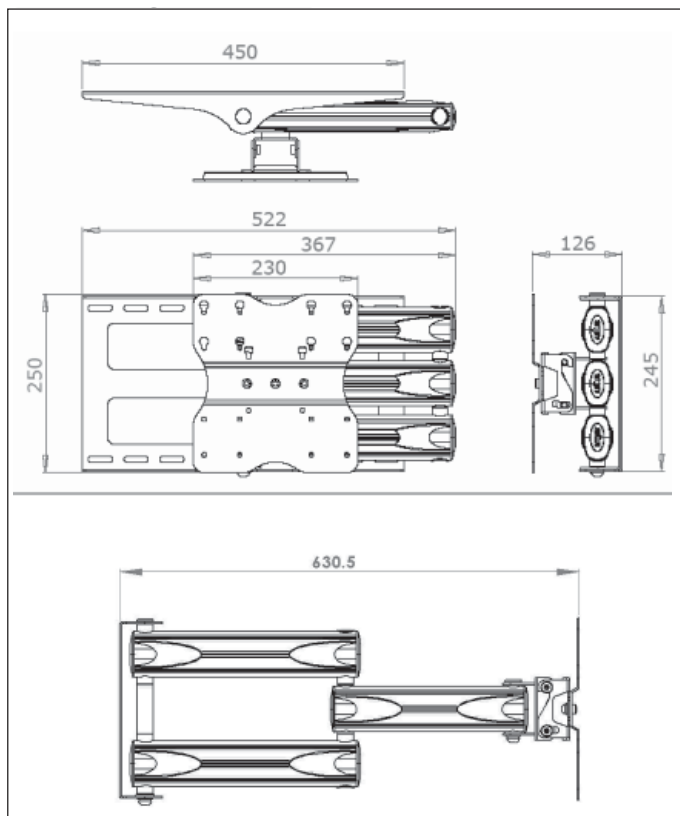

AV508-WP5 PLASMA/LCD DISPLAY CANTILEVER MOUNT

DESCRIPTION

Designed for all discerning owners of their prized flat plasmas and LCDs, ABtUS AV508-WP5 Universal Plasma/LCD Cantilever Mount support any 23" – 37" flat panels. Its ultra sleek design provides the ultimate wall mounting solution that is very safe and discreet, keeping the panel 126mm away from the wall.

FEATURES

- Fast and easy installation
- Includes mounting hardware kit
- Integrated cable management
- Double arm provide full extension & 180 degrees viewing angle
- VESA compliant 75 x 75, 100 x 100, 100 x 200, 200 x 200

TECHNICAL SPECIFICATION

PLASMA SIZE:	Suitable for 23" to 37"
ARM SWIVEL:	180 degrees
TILT ANGLE:	-5/+15 degrees
DISTANCE FROM WALL:	126mm (49.6")
LOAD CAPACITY:	45.5kg (100 lbs)
COLOR OPTION:	Black

* Specifications are subject to change without notice.