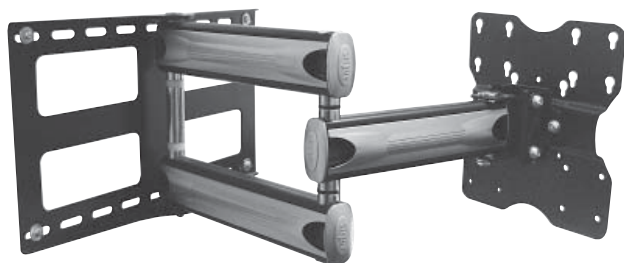

AV508-WP5 PLASMA/LCD DISPLAY CANTILEVER MOUNT

DESCRIPTION

Designed for all discerning owners of their prized flat plasmas and LCDs, ABtUS AV508-WP5 Universal Plasma/LCD Cantilever Mount support any 23" – 37" flat panels. Its ultra sleek design provides the ultimate wall mounting solution that is very safe and discreet, keeping the panel 126mm away from the wall.

FEATURES

- Fast and easy installation
- Includes mounting hardware kit
- Integrated cable management
- Double arm provide full extension & 180 degrees viewing angle
- VESA compliant 75 x 75, 100 x 100, 100 x 200, 200 x 200

TECHNICAL SPECIFICATION

PLASMA SIZE:	Suitable for 23" to 37"
ARM SWIVEL:	180 degrees
TILT ANGLE:	-5/+15 degrees
DISTANCE FROM WALL:	126mm (49.6")
LOAD CAPACITY:	45.5kg (100 lbs)
COLOR OPTION:	Black

* Specifications are subject to change without notice.