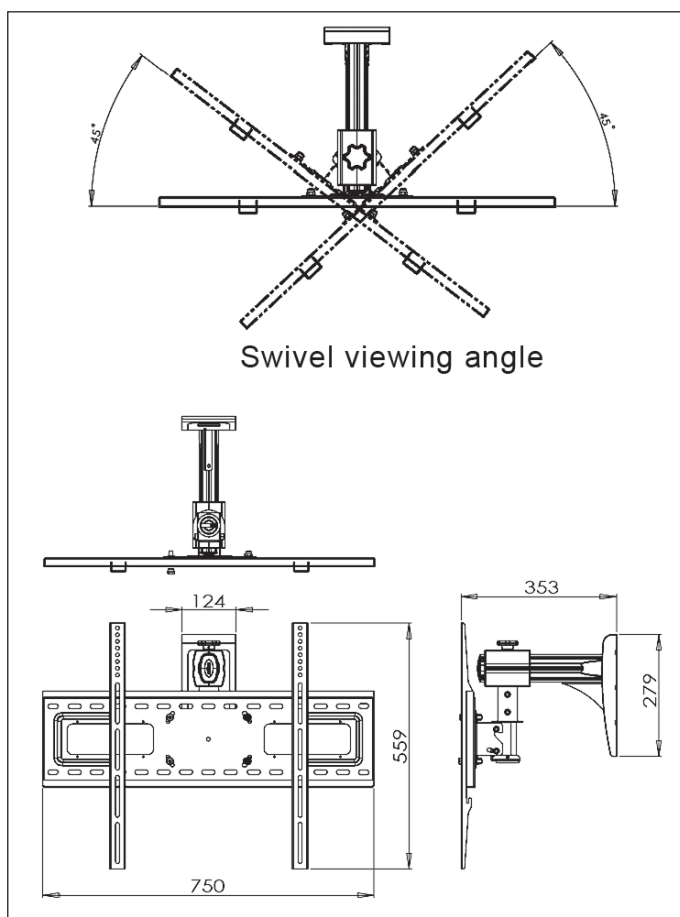

AV509

PLASMA/LCD DISPLAY WALL MOUNT

DESCRIPTION

Designed for all discerning owners of their prized flat plasmas and LCDs, ABTUS AV509 Universal Plasma/LCD Wall Arm Mount support any 32" – 42" flat panels. Its ultra sleek design provides the ultimate wall mounting solution that is very safe and discreet, keeping the panel 353mm away from the wall.

FEATURES

- Fast and easy installation
- Tilt angle optional
- Includes mounting hardware kit
- Integrated cable management
- Locking bars for security
- Include Rotating Attachment for 360 degrees rotation

TECHNICAL SPECIFICATION

PLASMA SIZE: Suitable for 32" to 42"

WALL PLATE DIMENSION: 750mm (29.5") x 559mm (22")

DISTANCE FROM WALL: 353mm (13.9")

LOAD CAPACITY: 36.5kg (80 lbs)

COLOR OPTION: Black

* Specifications are subject to change without notice.