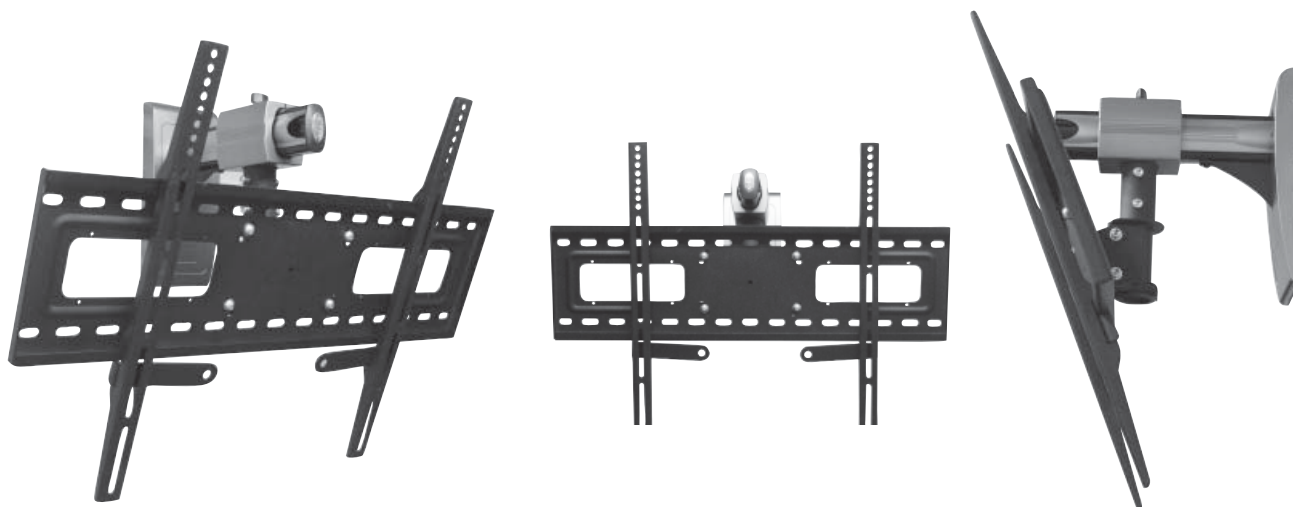

AV509

PLASMA/LCD DISPLAY WALL MOUNT

DESCRIPTION

Designed for all discerning owners of their prized flat plasmas and LCDs, ABTUS AV509 Universal Plasma/LCD Wall Arm Mount support any 32" – 42" flat panels. Its ultra sleek design provides the ultimate wall mounting solution that is very safe and discreet, keeping the panel 353mm away from the wall.

FEATURES

- Fast and easy installation
- Tilt angle optional
- Includes mounting hardware kit
- Integrated cable management
- Locking bars for security
- Include Rotating Attachment for 360 degrees rotation

TECHNICAL SPECIFICATION

PLASMA SIZE: Suitable for 32" to 42"

WALL PLATE DIMENSION: 750mm (29.5") x 559mm (22")

DISTANCE FROM WALL: 353mm (13.9")

LOAD CAPACITY: 36.5kg (80 lbs)

COLOR OPTION: Black

* Specifications are subject to change without notice.