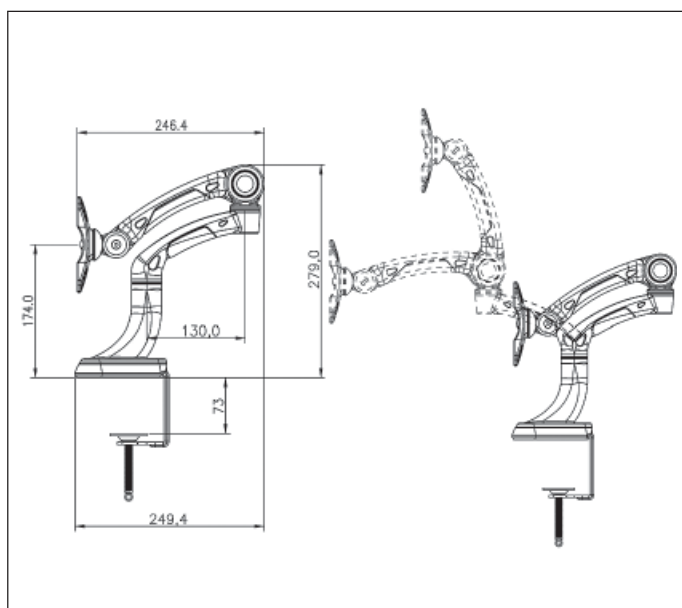

AV602-TC

LCD MONITOR TABLE MOUNT (DOUBLE ARM)

DESCRIPTION

AV602-TC adds flexibility to your LCD. Simply push the side button while lifting the display, and then position it anywhere you want. Get ergonomics comfort for a great price. It is ideal for environment where the same display is shared by different users.

FEATURES

- Quick and easy installation
- Cable management
- Arms can be extended to max 385mm from where it is mounted
- Gear constructed mechanism allow front arm to be adjusted up to 250mm in height
- 360 degrees rotation allows all angle viewing.
- A pad to protect desk surface for desktop mounting.
- Suitable for desk with thickness from 25 to 70mm
- VESA standard 75/100 compliant

TECHNICAL SPECIFICATION

SUITABLE SIZE: 10" to 19" LCD Monitor

LOAD CAPACITY: 8kg (17.63 lbs)

COLOR OPTION: Dark Silver

* Specifications are subject to change without notice.