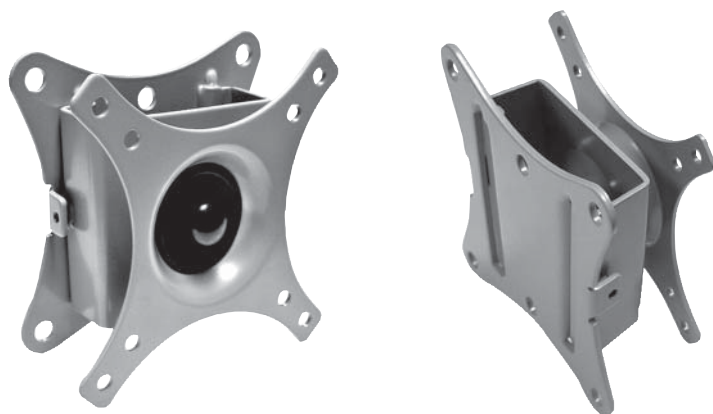

## LCD MONITOR WALL MOUNT (TILT)

### DESCRIPTION

AV607-T LCD Monitor Wall Mount is stylish, durable and easy to install.

ABtUS Universal LCD Monitor Wall Mount AV607-T supports any 10" – 23" flat panels. Its ultra sleek design provides the ultimate wall mounting solution that is very safe and discreet, keeping the panel 44mm away from the wall.

### FEATURES

- Quick and easy installation
- Includes hardware mounting kit
- Economical mounting solution
- Light weight
- Security screws
- Quick slide-install, tilt mount/fixed mount
- Ball-joint design allows all direction rotation
- VESA standard 75/100 compliant

### TECHNICAL SPECIFICATION

<b>SUITABLE SIZE:</b>	10" to 23" LCD Monitor
<b>OVERALL DIMENSION:</b>	120 x 120 x 44 (mm)
<b>GROSS WEIGHT:</b>	0.8kg (1.76 lbs)
<b>DISTANCE FROM WALL:</b>	44mm (1.73")
<b>LOAD CAPACITY:</b>	20kg (44 lbs)
<b>COLOR OPTION:</b>	Grey