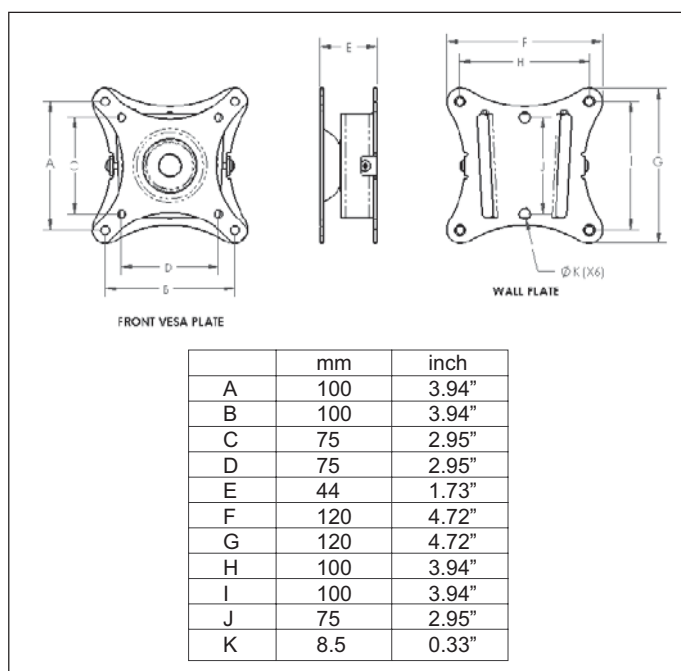

## LCD MONITOR WALL MOUNT (TILT)

### DESCRIPTION

AV607-T LCD Monitor Wall Mount is stylish, durable and easy to install.

ABtUS Universal LCD Monitor Wall Mount AV607-T supports any 10" – 23" flat panels. Its ultra sleek design provides the ultimate wall mounting solution that is very safe and discreet, keeping the panel 44mm away from the wall.

### FEATURES

- Quick and easy installation
- Includes hardware mounting kit
- Economical mounting solution
- Light weight
- Security screws
- Quick slide-install, tilt mount/fixed mount
- Ball-joint design allows all direction rotation
- VESA standard 75/100 compliant

### TECHNICAL SPECIFICATION

<b>SUITABLE SIZE:</b>	10" to 23" LCD Monitor
<b>OVERALL DIMENSION:</b>	120 x 120 x 44 (mm)
<b>GROSS WEIGHT:</b>	0.8kg (1.76 lbs)
<b>DISTANCE FROM WALL:</b>	44mm (1.73")
<b>LOAD CAPACITY:</b>	20kg (44 lbs)
<b>COLOR OPTION:</b>	Grey