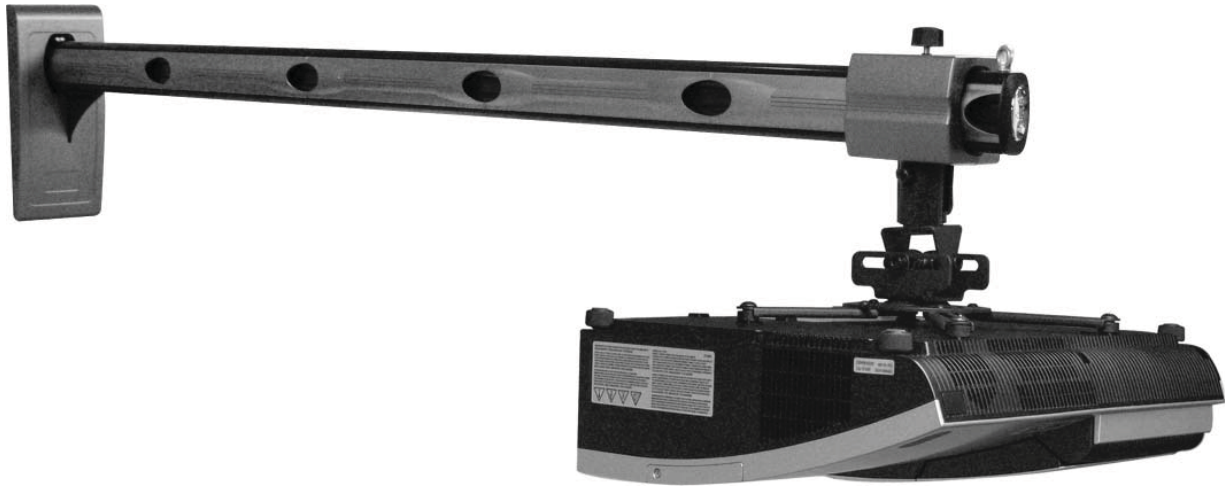

# AV890-1500

## SHORT THROW PROJECTOR WALL MOUNT

### DESCRIPTION

AV890-1500 is a stylish wall arm with 1.5 meter long for mounting short-throw projector with long projection distance. Its universal head mount can fix most popular brands of projector. Projection distance can be adjust by sliding along the arm and lock the position with a hand knob.

### FEATURES

- Fast and easy installation
- For Short-throw Projector
- Quick release universal mount for Projector
- 360 degrees Rotate for Projector
- +/- 20 degrees Tilt and Roll for Projector
- Adjustable distance Max 1460mm from wall
- Cable management
- Steel with Alum Arm construction
- Includes mounting hardware kit