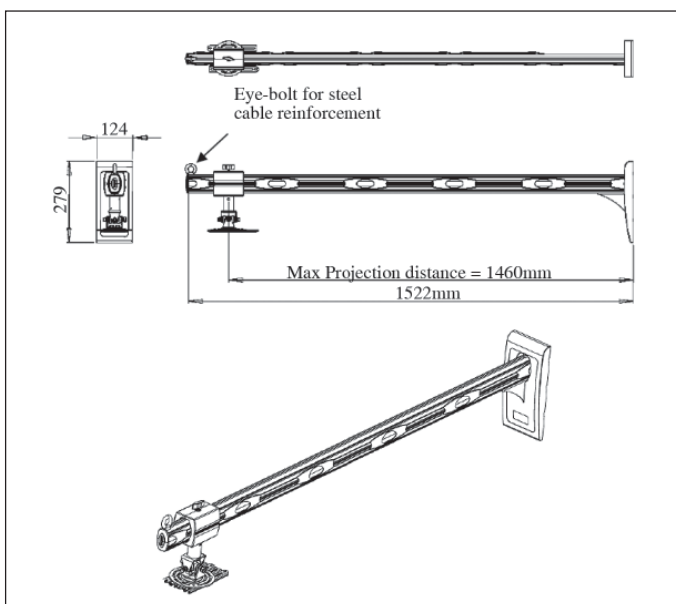

* Specifications are subject to change without notice.

ABTUS