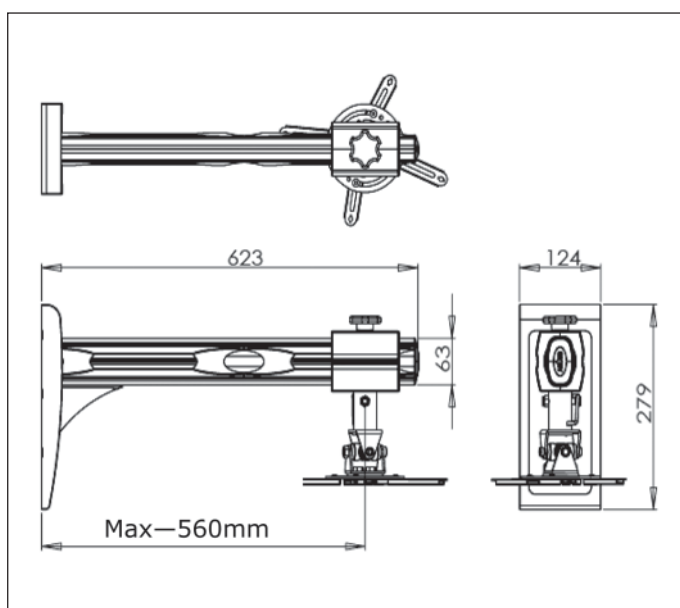

AV890-610

SHORT THROW PROJECTOR WALL MOUNT

DESCRIPTION

AV890-610 is a stylish wall arm for mounting of short-throw projector on wall. It includes a universal head mount for fixing most of the popular brand of projectors. It is able to adjust the projection distance by sliding along the arm and lock the position with a hand knob.

FEATURES

- Fast and easy installation
- For Short-throw Projector
- Quick release universal mount for Projector
- 360 degrees Rotate for Projector
- +/- 20 degrees Tilt and Roll for Projector
- Adjustable distance Max 560mm from wall
- Cable management
- Steel with Alum Arm construction
- Includes mounting hardware kit

TECHNICAL SPECIFICATION

GROSS WEIGHT: 5.3kg (11.7lbs)

GROSS DIMENSION: 623 x 124 x 279 mm |
24.5" x 4.8" x 10.9"

DISTANCE FROM PROJECTOR TO WALL: Max. 560mm

LOAD CAPACITY: 10kg (22 lbs)

COLOR OPTION: Black