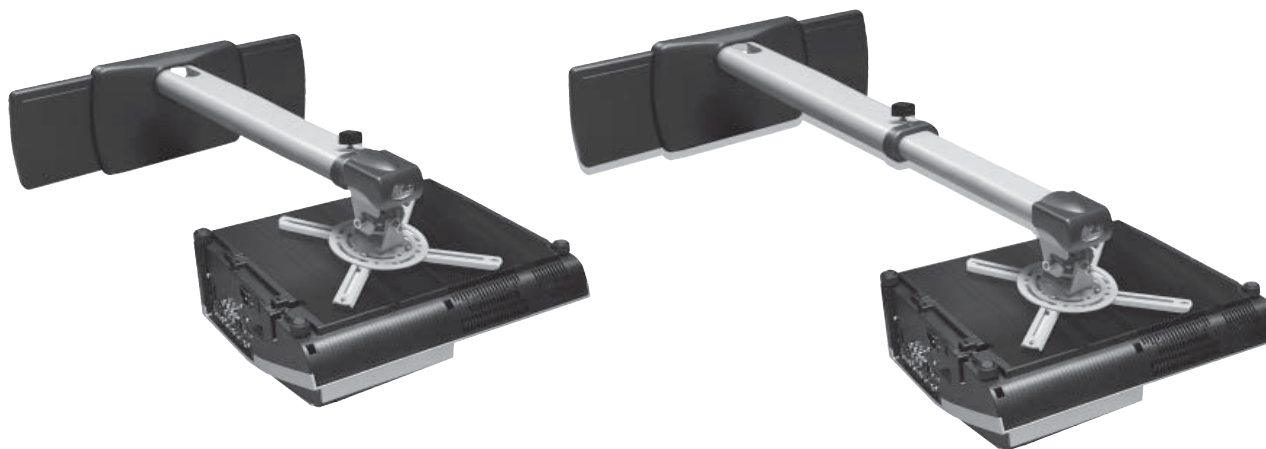

# AV891WS-610

## SHORT THROW PROJECTOR WALL MOUNT

### DESCRIPTION

AV891WS-610 is a stylish wall arm for mounting of short-throw projector on wall. It includes a universal head mount for fixing most popular brands of projector. It is able to adjust the projection distance by sliding along the arm and lock the position with a hand knob.

### FEATURES

- Fast and easy installation
- For Short-throw Projector
- Quick release universal mount for Projector
- +/- 20 degrees Tilt and Roll for Projector
- Telescoping arm provide adjustment from Min.432mm to Max.613mm from wall
- Cable management
- Steel construction
- Includes mounting hardware kit