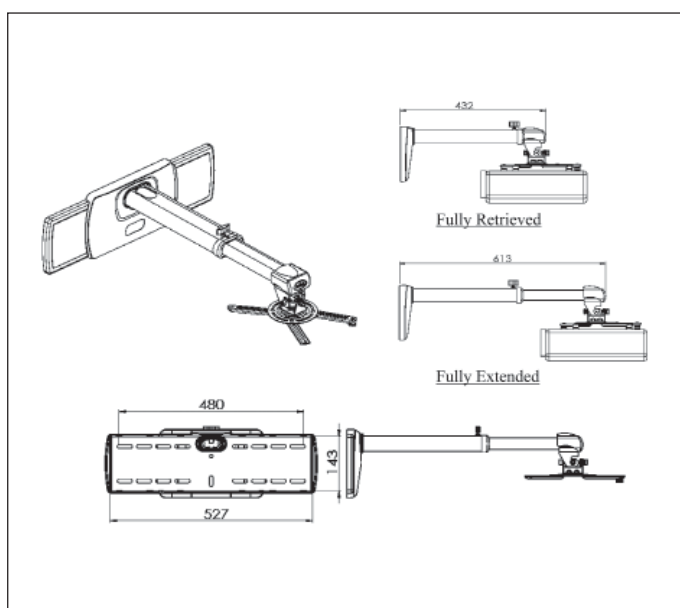

### DESCRIPTION

AV891WS-610 is a stylish wall arm for mounting of short-throw projector on wall. It includes a universal head mount for fixing most popular brands of projector. It is able to adjust the projection distance by sliding along the arm and lock the position with a hand knob.

### FEATURES

- Fast and easy installation
- For Short-throw Projector
- Quick release universal mount for Projector
- +/- 20 degrees Tilt and Roll for Projector
- Telescoping arm provide adjustment from Min.432mm to Max.613mm from wall
- Cable management
- Steel construction
- Includes mounting hardware kit

### TECHNICAL SPECIFICATION

<b>GROSS WEIGHT:</b>	6kg (13.2 lbs)
<b>GROSS DIMENSION:</b>	(570 x 460 x 205)mm
<b>DISTANCE FROM PROJECTOR WALL:</b>	Min. 432mm   Max.613mm
<b>WALL STUD DISTANCE:</b>	18"
<b>LOAD CAPACITY:</b>	10kg (22 lbs)
<b>COLOR OPTION:</b>	White grey