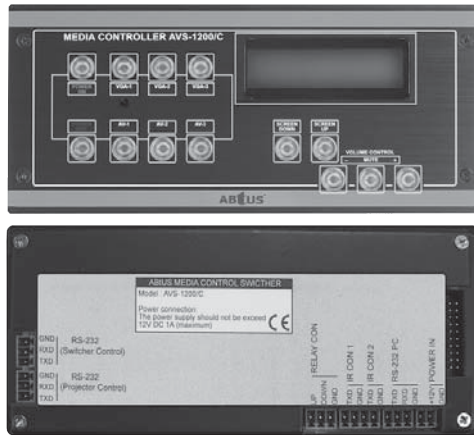

AVS-1200C

USER PROGRAMMABLE MULTIMEDIA CONTROLLER

DESCRIPTION

The ABUS AVS-1200C is a high performance User Programmable Multimedia Controller designed for any small Multimedia Class Room or boardroom application. With its simple integration and user friendly functions, ABUS AVS-1200C can be easily integrated and acts as an extended central media control unit. Functions include a universal projector control which controls a projector's power on/off, Input switching, and volume control via RS-232 and/or IR control. The AVS-1200C can also be configured for motorized screens or room's lighting control.

FEATURES

- **"User Programmable"** Comes with user friendly UI application software
- **Universal projector/display panel control** Provided Projector control via IR (IR learning capabilities) or user-defined RS-232 commands.
- **Room control** Two configurable relays allow centralized control of room functions such as motorized screen or lightings settings.
- **IR learning (IRMCs)** Enables customized IR control of projector when RS-232 control is not available.
- **One-touch Input selection** Input selection buttons can be customized with clearly labeled and backlit (LED) for displays.
- **Timer clock power shut-down** An adjustable timer that allows automatic shunt down of projector to preserve energy and extend projector lamp life.
- **LCM Display** Clock and I/O indication
- **Volume control** Volume control for projector or any media speaker.