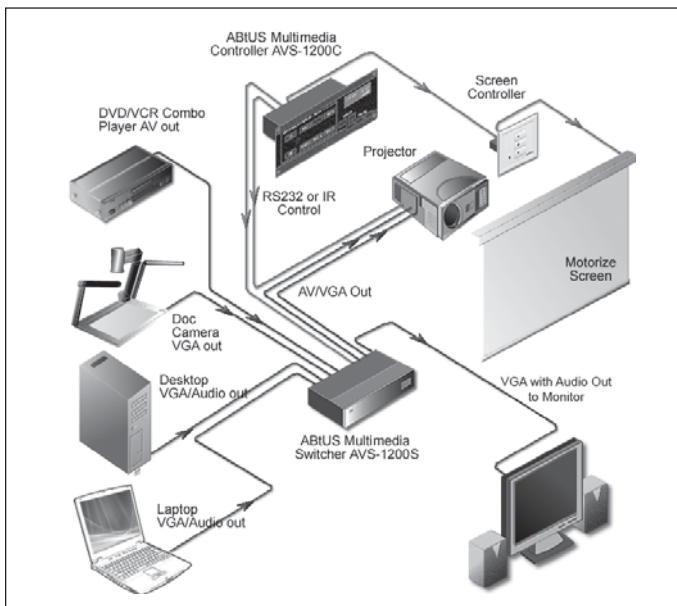

AVS-1200C

USER PROGRAMMABLE MULTIMEDIA CONTROLLER

DESCRIPTION

The ABUS AVS-1200C is a high performance User Programmable Multimedia Controller designed for any small Multimedia Class Room or boardroom application. With its simple integration and user friendly functions, ABUS AVS-1200C can be easily integrated and acts as an extended central media control unit. Functions include a universal projector control which controls a projector's power on/off, Input switching, and volume control via RS-232 and/or IR control. The AVS-1200C can also be configured for motorized screens or room's lighting control.

TECHNICAL SPECIFICATION

CONFIGURATION	1 x RS-232
COM PORT:	(9600, 8 data bit, Non Parity and 1 stop bit)
CONFIGURABLE	2 x RS-232 (8 Data Bit and 1 Stop Bit)
COM PORT:	Baud Rate (9600 to 115200) Parity Bit (Non, Even or Odd) 2 x IR out
DIGITAL I/O:	External control for screen relay
CONTROL BUTTON:	Number of user defined "Control Button" x 11 Available protocol for each "Control Button" x 2
LED / BUZZER:	With LED & Buzzer for indication and confirmation
POWER ADAPTOR:	12V-DC, 500mA
HOUSING:	Metal
DIMENSIONS:	195 x 86 x 30 mm
WEIGHT:	350g
ACCESSORIES:	AC-DC Power Adaptor 12V-DC, 500mA