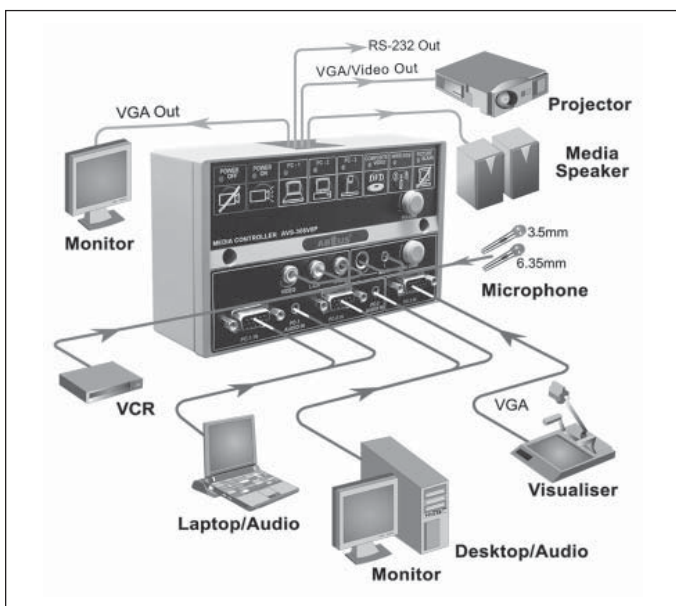

FEATURES

- "User Programmable" with Window base Application Software
- Simple to use with one-to-one function controlled button
- Works well with any monitors and projectors
- Supports 3 VGA input with resolutions from VGA to SXGA
- Easy Installation with standard 2.54mm connector and cabling
- Fully self contained/integrated Projector Controller with AV switcher

TECHNICAL SPECIFICATION

INPUT: 3 x PC input [*D-Sub 15pin]
2 x PC-Audio [*3.5mm]
1 x C-Video [*RCA]
1 x Stereo Audio [*RCA]
1 x Microphone [*3.5mm]
1 x Microphone [*6.3mm]

OUTPUT: 1 x VGA to Projector [*Standard 2.54mm Connector]
1 x VGA to Monitor
1 x C-Video [*Standard 2.54mm connector]
1 x Main Stereo Audio [*Standard 2.54mm Connector]
1 x Tx [*Standard 2.54mm Connector]

VIDEO SELECTION: All Video/VGA Input Switching Digital

AUDIO SELECTION: Audio Input Switching Digital

VOLUME: Main Volume Control Analog

MIC GAIN: Microphone Input Gain Control Analog

POWER ADAPTOR: 12V-DC, 500mA

HOUSING: ABS

DIMENSIONS: 149 x 88 x 48 mm

WEIGHT: 350g

ACCESSORIES: AC-DC Power Adaptor 12V-DC, 500mA

TYPICAL APPLICATIONS

Any professional presentation system requiring multiple AV Inputs of all different type of Video standard and a standard projector controller.