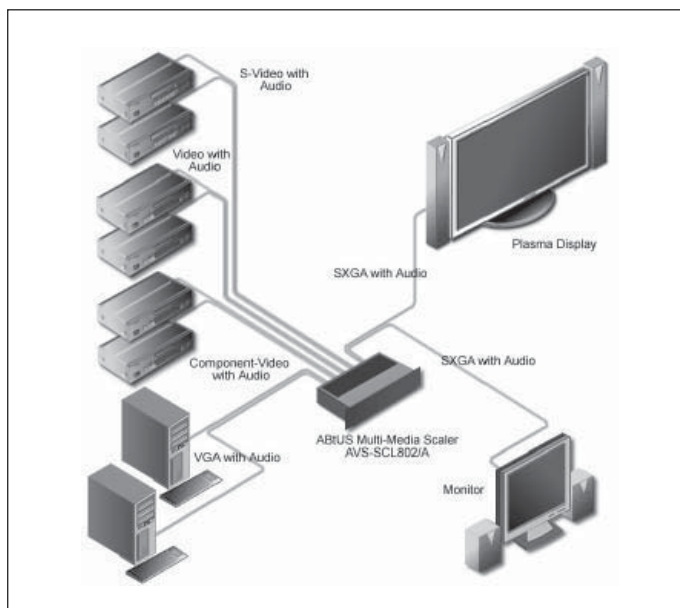

**OUTPUTS:** D-Sub 1: D-Sub 15 pin & RCA jack x 2 (Audio out L/R),  
 3.5mm Mini Audio jack x 1  
 \*\*VGA is of pass through, hence No scaling  
 D-Sub 2 :D-Sub 15 pin & RCA jack x 2 (Audio out L/R),  
 3.5mm Mini Audio jack x 1

**COM PORT:** 1 x 9 pin D-Sub Female connector

**RESOLUTION SUPPORT:** 640\*480/800\*600/1024\*768/  
 1280\*1024

**MAX RESOLUTION:** 1280 x 1024 @ 75Hz

**VGA OUTPUT TIMING:** 60/75Hz

**CABLE LENGTH (INPUT):** 1 to 3 meter

**CABLE LENGTH (OUTPUT):** Up to 15 meter  
 [\*Depending on cable rating]

**MAIN VOLUME :** Volume : 32 step digital volume control

**HOUSING:** Metal

**DIMENSION:** 430 x 240 x 44 mm

**WEIGHT:** 1350g

**ACCESSORIES:** Power cord and Remote controller

### TYPICAL APPLICATIONS

Any professional presentation system requiring multiple AV Inputs of all different types of video standard to a standard video D-SUB 15 pin with RCA or 3.5mm audio output interface.