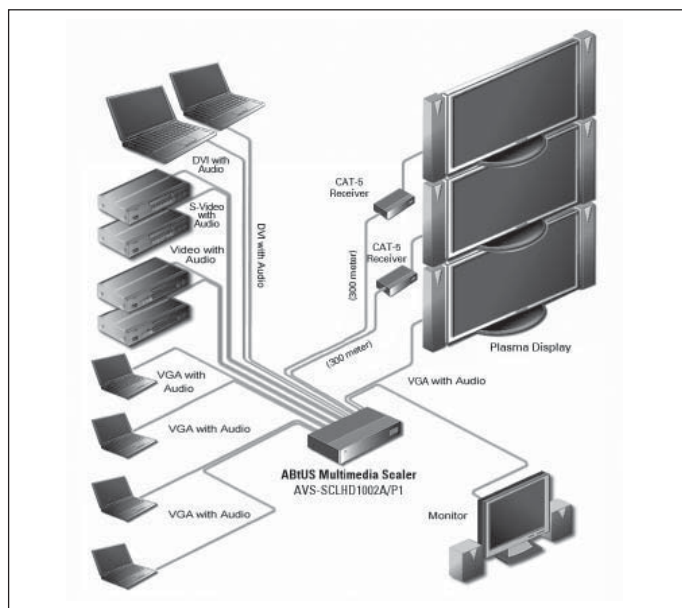

### DESCRIPTION

The ABtUS AVS-SCLHD1002T/AP1 is a HD Scaler switcher that takes up to 10 different Video Input formats. It scales any Composite, S-Video (Y/C), Component Video (YUV) or computer graphics video signal up or down to a selectable graphics output resolution.

### FEATURES

- PiP: Picture in Picture
- PAP: Picture and Picture [commonly referred as PBP - Picture by Picture]
- Integrated with Cat-5 Extender
- Direct Front Panel Input Select
- OSD Full Function Control [On Screen Display Control]
- Max. Resolution: 1600 x 1200

### TECHNICAL SPECIFICATION

	Single Type	Connector Type
<b>INPUTS</b>	2 x Composite video	2 x female RCA
<b>SIGNAL TYPE:</b>	2 x S-video	2 x female 4-Pin mini DIN
	4 x RGBHV or RGBs or YUV	4 x 15-pin D-Sub Connector (Female)
	2 x DVI-D digital video or HDMI 1.3	2 x DVI female DVH
<b>INPUTS</b>	1Vp-p for "Y" of Component Video, S Video and Composite Video	
<b>NOMINAL LEVEL:</b>	0.7 Vp-p for RGB	
	0.3 Vp-p for "R-Y" and "B-Y" of Component Video	
	"C" of S-Video	
<b>OUTPUTS</b>	Scaled RGBHV, RGBS, RGSB, Y, R-Y,	
<b>SIGNAL TYPE:</b>	B-Y 2 female 15-pin HD	
<b>OUTPUTS</b>	800*600, 1024*768, 1024*1024, 1280*960,	
<b>RESOLUTION:</b>	1280*1024, 1366*768, 1366*1024, 1600*1200, 576P, 720P, 1080i, 1080P 60HZ	
<b>AUDIO INPUT</b>	8 stereo, 4 pairs of RCA JACK and	
<b>SIGNAL TYPE:</b>	6 set of (3.5mm) JACK.	
<b>AUDIO OUTPUT</b>		
<b>CONNECTOR:</b>	2 set (3.5mm)	
<b>RACK MOUNT:</b>	Yes	
<b>VGA STEREO AUDIO</b>		
<b>OVER CAT-5 EXTENDER:</b>	RJ45 Connector x 2	
<b>CABLE LENGTH (OUTPUT) :</b>	Up to 300 meter [*Depending on the cable rating]	
<b>MAIN VOLUME :</b>	32 steps digital volume control	
<b>HOUSING:</b>	Metal	
<b>DIMENSION:</b>	200 x 115 x 45 mm	
<b>WEIGHT:</b>	800g	
<b>ACCESSORIES:</b>	AC-DC Power Adaptor 12V-DC, 3A	
<b>POWER SOURCE:</b>	100VAC-240VAC, 50/60Hz	