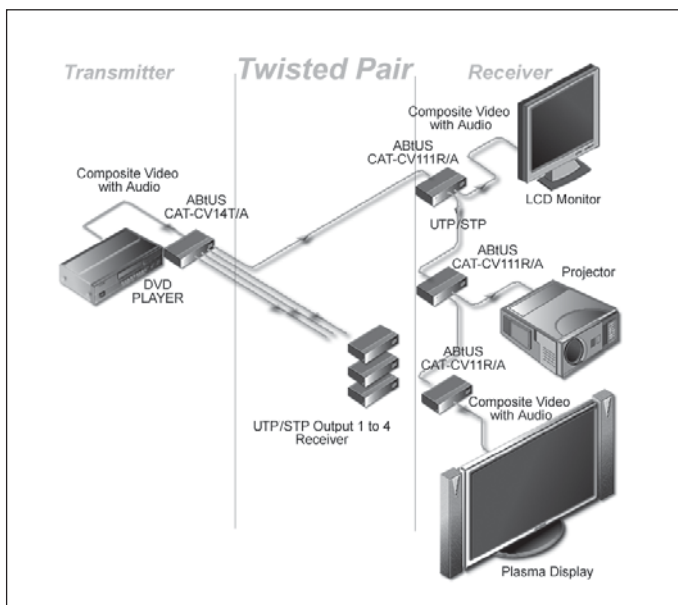

## 1:1 COMPOSITE VIDEO/STEREO AUDIO OVER CAT-5 RECEIVER WITH LOOP OUT

### DESCRIPTION

The ABUS CAT-CV111R/A, a receiver that accepts signals resolution up to 728x578 which comes with a built-in Level and EQ Adjustments, giving the receiver the ability to enrich the brightness and sharpness of the video image. With the enhanced feature of a Loop Out, the CAT-CV111R/A is ideal for daisy chain connected applications.

### FEATURES

- Extends Composite Video/Stereo Audio over CAT5 cabling
- Receives Composite Video/Stereo Audio up to 605 meters over CAT 5e UTP, CAT 5e STP or CAT 6 UTP cables
- Works well with monitors, projectors, HDTV and flat panel display
- Variable level and EQ controls
- Loop Out connector (for daisy chain)
- Resolution support 728 x 578@25Hz

### TECHNICAL SPECIFICATION

AV CONNECTOR 3 X RCA:	1
RJ-45 CONNECTOR:	2 (* 1 x Input and 1 x Loop Out)
ADJUSTMENT (* Level/EQ):	1 each
MAX RESOLUTION:	728 x 578
POWER ADAPTER:	12V-DC, 500mA
HOUSING:	Metal
DIMENSION:	80 x 126 x 28 mm
WEIGHT:	320g
ACCESSORIES:	AC-DC Power Adaptor 12V-DC, 500mA