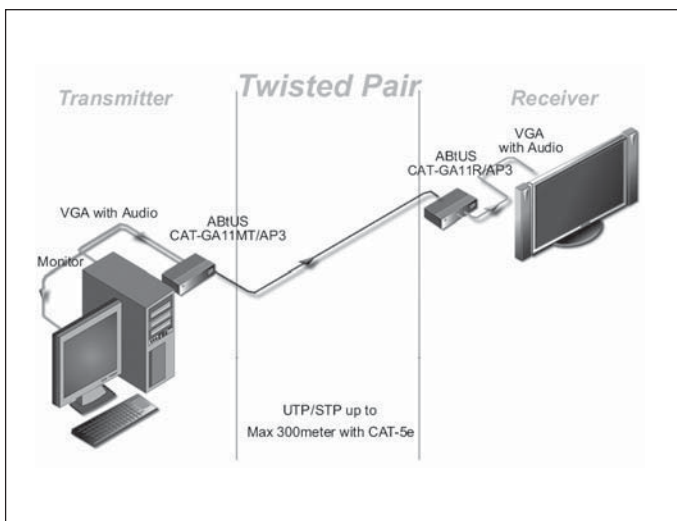

CAT-GA11R/AP3

1:1 VGA/STEREO AUDIO OVER CAT-5 RECEIVER WITH SKEW CONTROL

DESCRIPTION

The ABUS CAT-GA11R/AP3, a receiver that accepts signals resolution up to 1920 x 1200 which comes with a built-in Enhanced Skew Compensation as well as Level and EQ Adjustments, giving the receiver the ability to enrich the brightness and sharpness of the video image. The built-in RGB Skew Compensation adjustment improves the VGA signal going through the CAT5 cable with changes to the R, G & B signals adjusted individually, signals are delayed as required for images to be overlaid properly. It also has "memorized & lock" function when adjusted.

FEATURES

- Output: RGBHV video on female 15-pin HD connector, stereo audio on 3.5mm mini-audio jack
- Receives computer video and Stereo Audio up to 1000 feet (305 meters) over CAT 5e UTP, CAT 5e STP or CAT 6 UTP cables
- Works well with monitors, projectors, HDTV and flat panels display
- Supports resolutions from VGA [640 x 480] to WUXGA [1920 x 1200]
- Variable Level and EQ controls
- Digital Skew Compensation Control allows a fine adjustment for the delay in each color

TECHNICAL SPECIFICATION

VGA/AUDIO OUT:	1 (D-Sub 15 pin/3.5mm mini Jack)
RJ-45 CONNECTOR:	1 [* 1 x Input]
ADJUSTMENT:	3 [* Skew Compensation]
ADJUSTMENT:	1 each [* Level/EQ]
MAX RESOLUTION:	1920 x 1200
POWER ADAPTER:	12V-DC, 1A
HOUSING:	Metal
DIMENSION:	130 x 94 x 26 mm
WEIGHT:	340g
ACCESSORIES:	AC-DC Power Adaptor 12V-DC, 1A