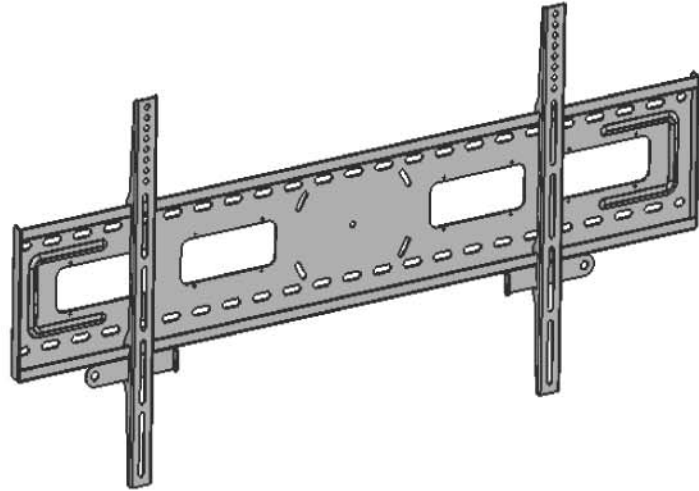

## AV415XL

## Plasma Wall Mount Fixed

### Fixtures:

1. Fast and easy installation Fixed Mount
2. Slim design only 32mm from wall
3. For Display size 51" - 65"
4. Sliding lateral on-wall adjustment
5. Include mounting hardware kit
6. locking bars for security
7. Available in Grey Color
8. Max. weight capacity 185 lbs(84kg)

### TECHNICAL SPECIFICATION:

A	1145mm	45.1"
B	220mm	8.66"
C	559mm	22"
D	151.6mm	5.97"
E	11mm	0.43"
F	32mm	1.25"
G	100mm - 1100mm	3.94" - 43.3"