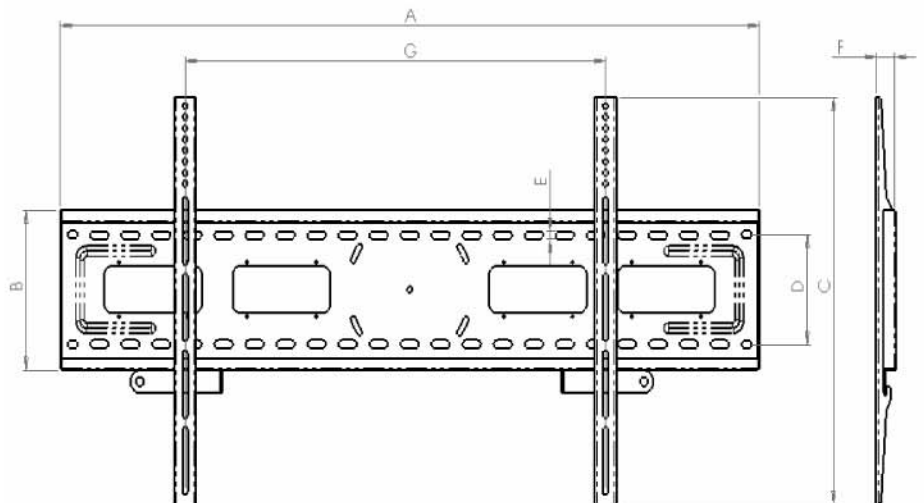

## Plasma Wall Mount Fixed

### Fixtures:

1. Fast and easy installation Fixed Mount
2. Slim design only 32mm from wall
3. For Display size 51" - 65"
4. Sliding lateral on-wall adjustment
5. Include mounting hardware kit
6. locking bars for security
7. Available in Grey Color
8. Max. weight capacity 185 lbs(84kg)

### TECHNICAL SPECIFICATION:

A	1145mm	45.1"
B	220mm	8.66"
C	559mm	22"
D	151.6mm	5.97"
E	11mm	0.43"
F	32mm	1.25"
G	100mm - 1100mm	3.94" - 43.3"