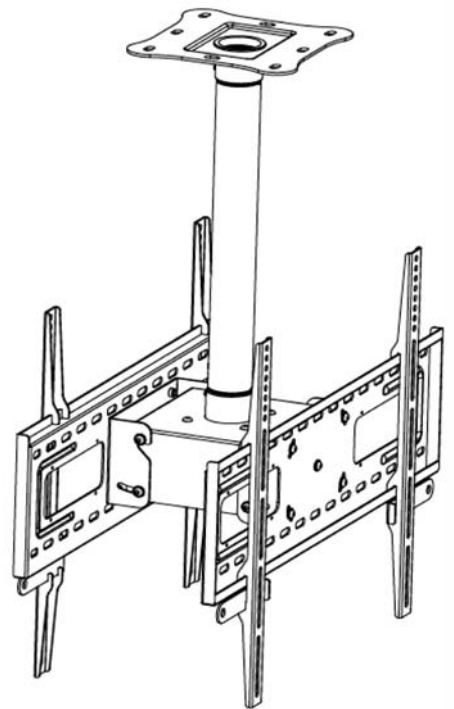

UNIVERSAL PLASMA/LCD CEILING MOUNT (Double)

Suitable for 37" - 50"

Behind your prized plasma display, you need a Great Support

Extremely flexible design allows you to fit almost any popular Plasma/LCD in the industry.

FEATURES

- ✔ Fast and easy installation
- ✔ 360° Rotating viewing angle
- ✔ Tilting angle +20° / -5°
- ✔ Cable management
- ✔ For Display size 37" – 50"
- ✔ Include mounting hardware kit
- ✔ Locking system for security
- ✔ Available in Black color
- ✔ Max. weight capacity 330 lbs (150kg)

➤ Easy Adjustment

➤ Quick & Easy Installation

UNIVERSAL PLASMA/LCD CEILING MOUNT

► Easy Adjustment

► Quick & Easy Installation

AV-417

SPECIFICATIONS

AV-417

Plasma size	Suitable for 37" - 50"
Wall Plate dimension	750mm (w) x 220mm (h)
Tilting (Plasma)	+20 degree / -5 degree
Load Capacity	330 lbs (150kg)

Suitable for
37" - 50"

	mm	inch
A	245	9.65
B	697	27.4
C	926	36.5
D	320	12.6
E	750	29.5
F	559	22
G	220	8.66
H	Ø 50	2