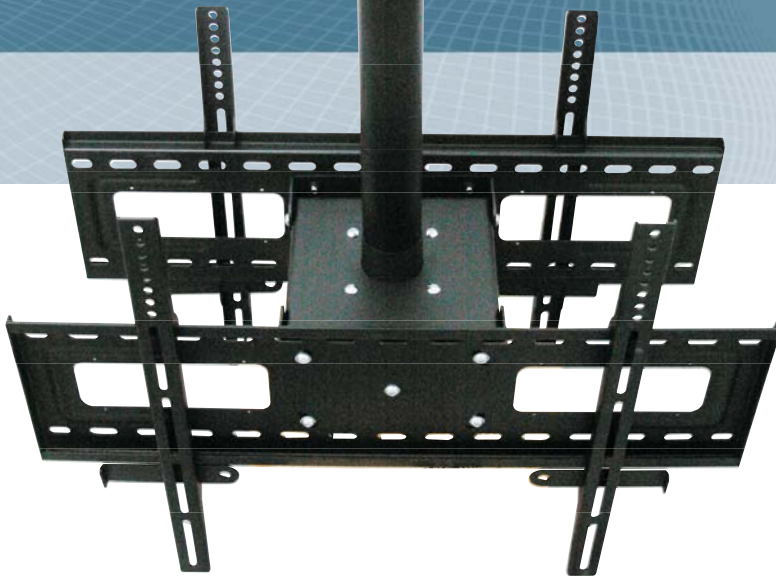

UNIVERSAL PLASMA/LCD CEILING MOUNT (Double)

Suitable for 37" - 50"

Behind your prized plasma display, you need a Great Support

Extremely flexible design allows you to fit almost any popular Plasma/LCD in the industry.

FEATURES

- ✔ Fast and easy installation
- ✔ 360° Rotating viewing angle
- ✔ Tilting angle +20° / -5°
- ✔ Cable management
- ✔ For Display size 37" – 50"
- ✔ Include mounting hardware kit
- ✔ Locking system for security
- ✔ Available in Black color
- ✔ Max. weight capacity 330 lbs (150kg)

➤ Easy Adjustment

➤ Quick & Easy Installation

UNIVERSAL PLASMA/LCD CEILING MOUNT

► Easy Adjustment

► Quick & Easy Installation

AV-417

SPECIFICATIONS

AV-417

Plasma size	Suitable for 37" - 50"
Wall Plate dimension	750mm (w) x 220mm (h)
Tilting (Plasma)	+20 degree / -5 degree
Load Capacity	330 lbs (150kg)

Suitable for
37" - 50"

	mm	inch
A	245	9.65
B	697	27.4
C	926	36.5
D	320	12.6
E	750	29.5
F	559	22
G	220	8.66
H	Ø 50	2