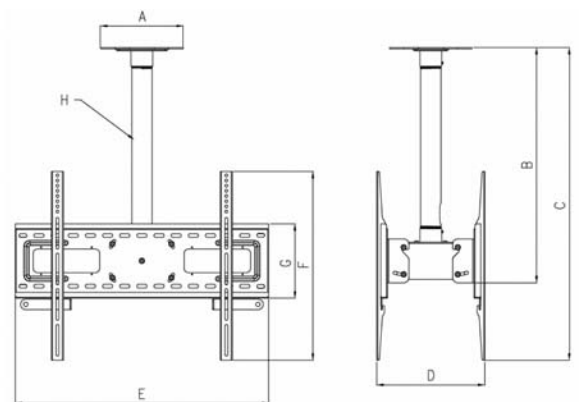

FEATURES

- ✔ Fast and easy installation
- ✔ 360° Rotating viewing angle
- ✔ Tilting angle +20° / -5°
- ✔ Cable management
- ✔ For Display size 37" – 50"
- ✔ Include mounting hardware kit
- ✔ Locking system for security
- ✔ Available in Black color
- ✔ Max. weight capacity 330 lbs (150kg)

➤ Easy Adjustment

➤ Quick & Easy Installation

UNIVERSAL PLASMA/LCD CEILING MOUNT

► Easy Adjustment

► Quick & Easy Installation

AV-417

SPECIFICATIONS

AV-417

Plasma size	Suitable for 37" - 50"
Wall Plate dimension	750mm (w) x 220mm (h)
Tilting (Plasma)	+20 degree / -5 degree
Load Capacity	330 lbs (150kg)

Suitable for
37" - 50"

	mm	inch
A	245	9.65
B	697	27.4
C	926	36.5
D	320	12.6
E	750	29.5
F	559	22
G	220	8.66
H	Ø 50	2