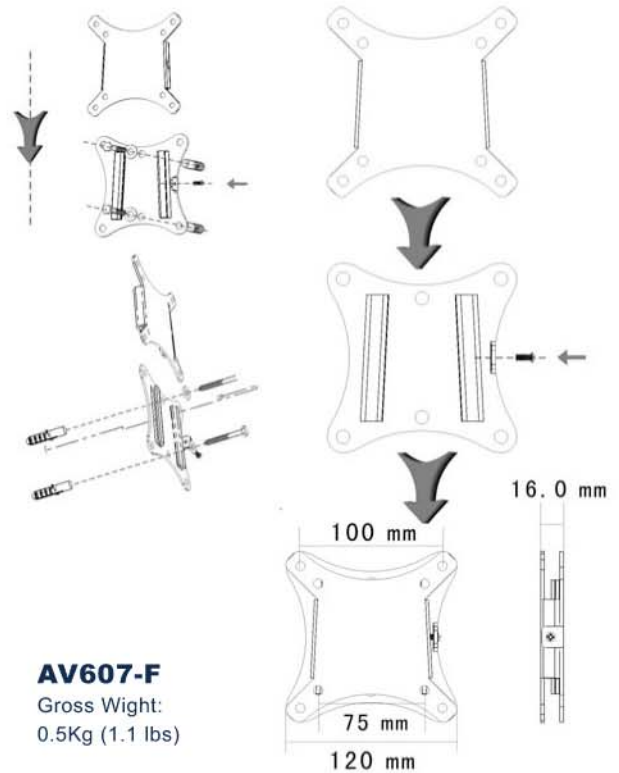

UNIVERSAL LCD MONITOR WALL MOUNTS

- Ultra Sleek Design
- Light Weight Profile

- Easy Adjustment
- Quick & Easy Installation

AV607-F/T

SPECIFICATIONS

AV607-F

VESA standards	(75 x 75 & 100 x 100) mm
Compatible with	10" to 23" LCD Monitor
Capacity	Max. Load 20kg (44 lbs)
Overall Dimensions	120 x 120 x 16.0 mm
Gross weight	0.5kg (1.1lbs)

AV607-T

VESA standards	(75 x 75 & 100 x 100) mm
Compatible with	10" to 23" LCD Monitor
Capacity	Max. Load 20kg (44 lbs)
Monitor	Viewing Angle $\pm 12^\circ$
360° Swivel rotation	
Overall Dimensions:	120 x 120 x 41.5 mm (4.7" x 4.7" x 1.6")
Gross weight	0.8kg (1.76lbs)

Fixed Mount

Tilt Mount

Distributed by:

ABTUS®