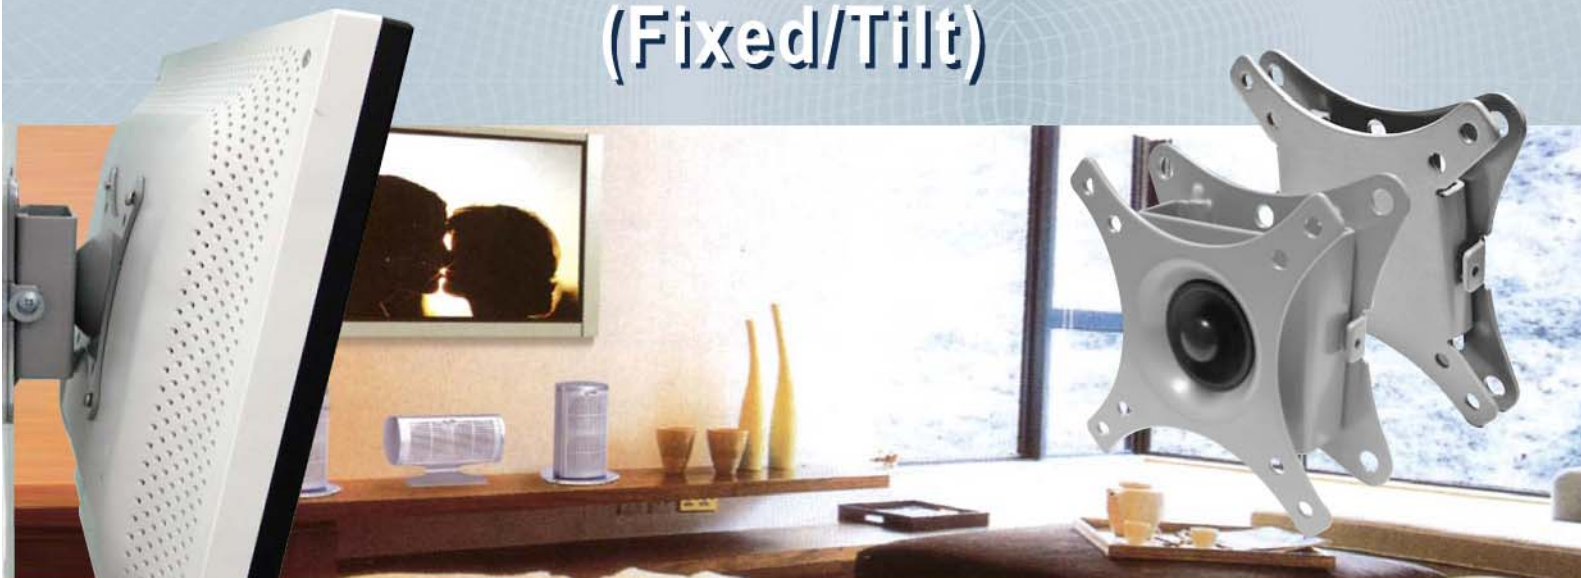

ABtUS[®]

AV-607F/T

UNIVERSAL LCD MONITOR WALL MOUNTS (Fixed/Tilt)

Suitable for 10" to 23" LCD Screen Display

- Ultra Sleek Design
- Light Weight Profile
- Easy Adjustment
- Quick & Easy Installation

AV607-F
LCD FIXED MOUNT

AV607-T
LCD TILT MOUNT

Behind your prized LCD screen display, you need a Great Support

AV607-F/T LCD Monitor Wall Mounts are stylish, durable, and easy to install. ABtUS Universal LCD Monitor Wall Mount AV-607FT supports any 10" – 23" flat panels. Its ultra sleek design provides the ultimate wall mounting solution that is very safe and discreet, keeping the panel 16.0mm (AV607-F) and 44mm (AV607-T) away from the wall.

Our designs are attractive and complementary to the LCD screen they support, the AV607-F/T LCD Monitor Wall Mounts also features:

- ✔ Vesa Compliant 75/100
- ✔ For Display 10" - 23"
- ✔ Include Mounting Hardware Kit
- ✔ Security Screws
- ✔ Install effortlessly
- ✔ Economical way of mounting
- ✔ Light weight
- ✔ Quick & easy installation
- ✔ Max Load Capacity 20kg
- ✔ Quick Slide-Install, Tilt Mount/Fixed Mount
- ✔ Ball - Joint Design Allow All Angle Rotation (AV607-T)

UNIVERSAL LCD MONITOR WALL MOUNTS

- Ultra Sleek Design
- Light Weight Profile

- Easy Adjustment
- Quick & Easy Installation

AV607-F/T

SPECIFICATIONS

AV607-F

| | |
|--------------------|--------------------------|
| VESA standards | (75 x 75 & 100 x 100) mm |
| Compatible with | 10" to 23" LCD Monitor |
| Capacity | Max. Load 20kg (44 lbs) |
| Overall Dimensions | 120 x 120 x 16.0 mm |
| Gross weight | 0.5kg (1.1lbs) |