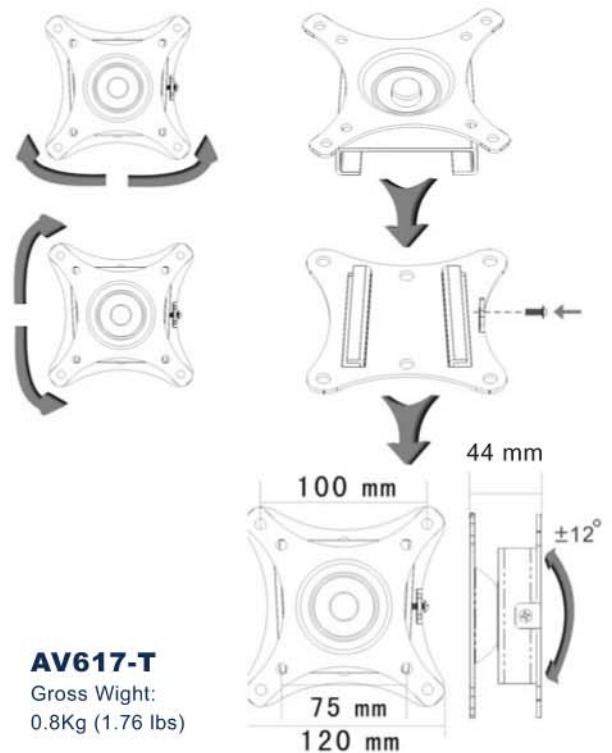

UNIVERSAL LCD MONITOR WALL MOUNTS

- Ultra Sleek Design
- Light Weight Profile

- Easy Adjustment
- Quick & Easy Installation

AV607-F/T

SPECIFICATIONS

AV607-F

VESA standards	(75 x 75 & 100 x 100) mm
Compatible with	10" to 23" LCD Monitor
Capacity	Max. Load 20kg (44 lbs)
Overall Dimensions	120 x 120 x 16.0 mm
Gross weight	0.5kg (1.1lbs)

AV607-T

VESA standards	(75 x 75 & 100 x 100) mm
Compatible with	10" to 23" LCD Monitor
Capacity	Max. Load 20kg (44 lbs)
Monitor	Viewing Angle $\pm 12^\circ$
360° Swivel rotation	
Overall Dimensions:	120 x 120 x 41.5 mm (4.7" x 4.7" x 1.6")
Gross weight	0.8kg (1.76lbs)

Fixed Mount

Tilt Mount

Distributed by:

ABTUS®