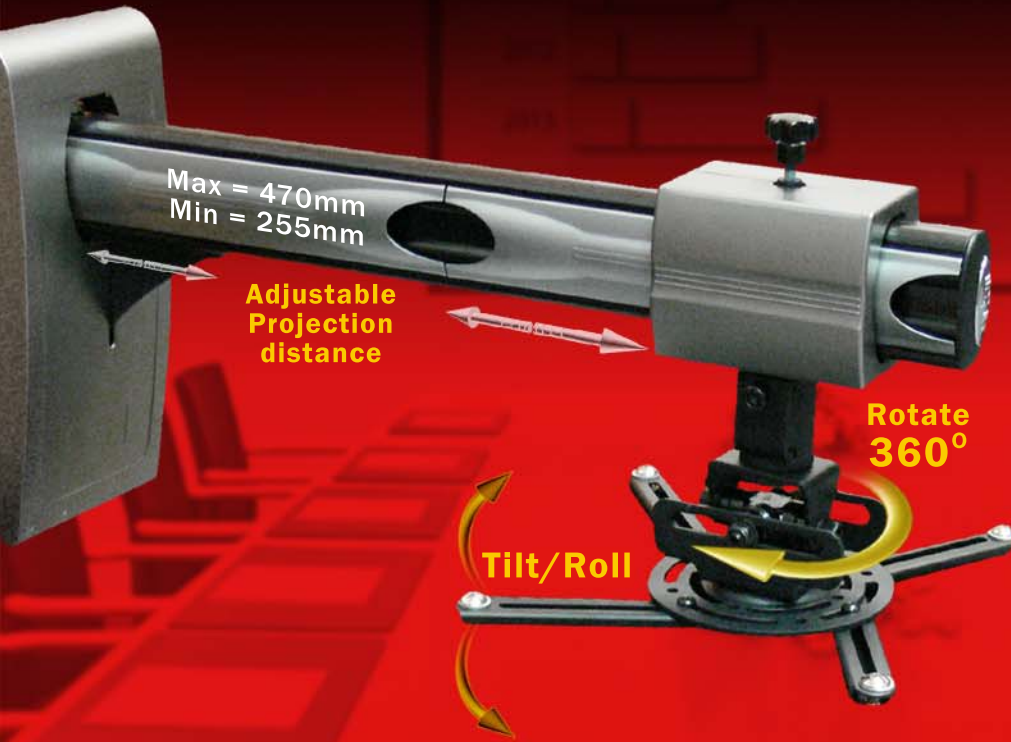

# UNIVERSAL PROJECTOR WALL MOUNT

(For Ultra Short Throw Projector)

### AV890-610

Projector Rotate  
**360°**

Projector Tilt & Roll  
**+/-20°**

Load Capacity  
**Max. 10kg**

- Fast and easy installation
- For ultra short throw projector
- Quick release universal mount for projector
- Adjustable distance +/-215mm from wall
- Cable management
- Steel with alum arm construction
- Load capacity max 10kg