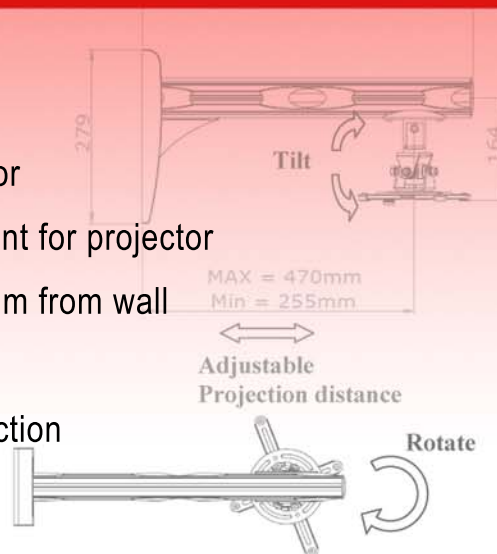

### AV890-610

Projector Rotate  
**360°**

Projector Tilt & Roll  
**+/-20°**

Load Capacity  
**Max. 10kg**

- Fast and easy installation
- For ultra short throw projector
- Quick release universal mount for projector
- Adjustable distance +/-215mm from wall
- Cable management
- Steel with alum arm construction
- Load capacity max 10kg