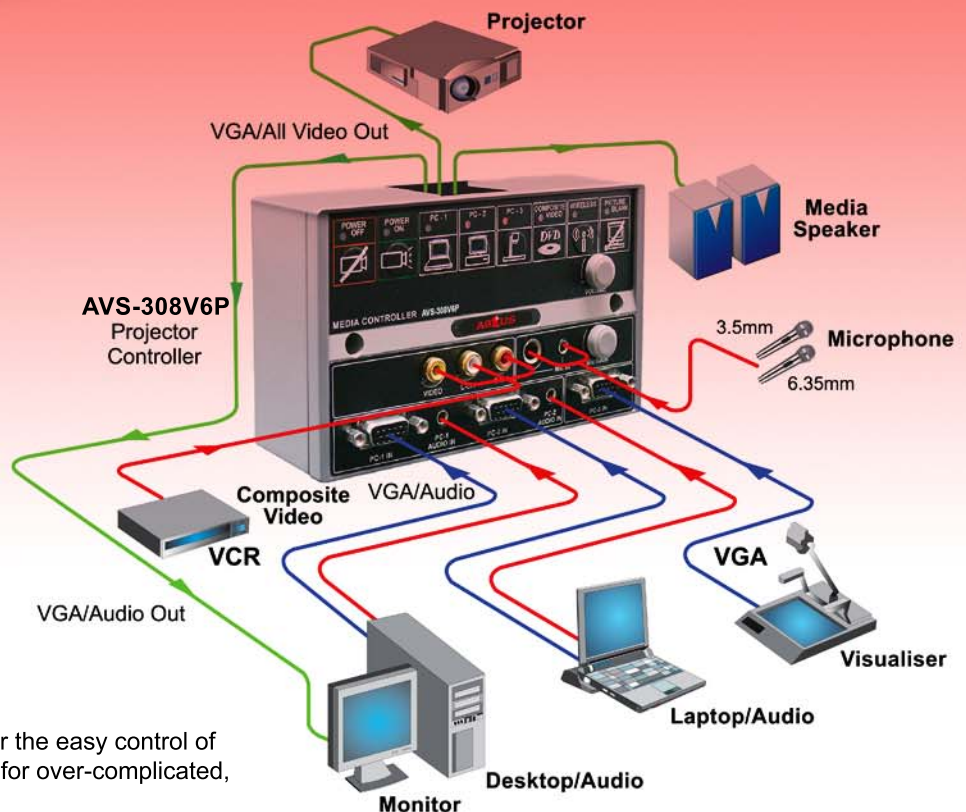

# MULTIMEDIA PROJECTOR CONTROL PANEL

**ABtUS<sup>®</sup>**

**AVS-308V6P**

User Programmable

Plug & Play

RS-232 Control

**ONE**  
Touch  
Input  
Selection

**MIC /  
VOLUME**  
Control

**ICON**  
Buttons  
Selection

**MAX.**  
Resolution  
1280 x  
1024

**The ABtUS AVS-308V6P**

Media Control Panels is designed specifically for the easy control of any AV projection system and removes the need for over-complicated, multiple remote control handsets.