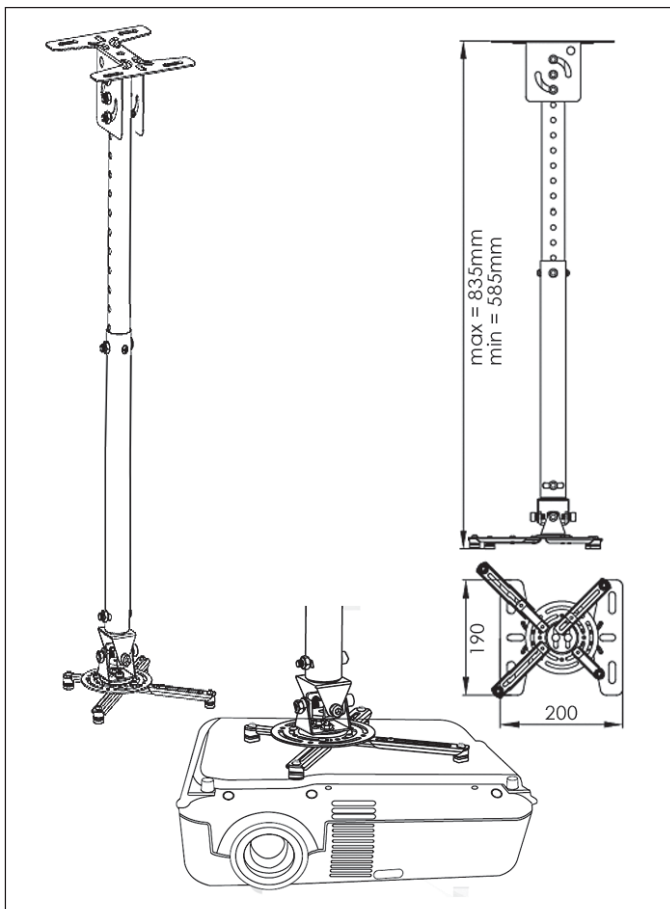

AV815

PROJECTOR CEILING MOUNT

DESCRIPTION

The AV815 Ultimate Universal LCD projector mount is designed for top professional installers who want the most cost effective mounting solution for their projector installation. Designed to fit almost any popular projector under 15kgs (33lbs), the AV815 comes preassembled for quick and easy installation at any location. The new design allows cable management, providing a clean and uncluttered look.

This Robust construction allows the universal LCD Projector mount to be precisely positioned in almost any angle.

FEATURES

- Fast and easy installation
- Ceiling-mount capability
- Adjustable Height
- Extremely flexible design allow to fit almost all popular projectors
- Quick release universal mount for Projector
- 60 degrees Rotate for Projector
- +/- 20 degrees Tilt and Roll for Projector
- Cable management
- Adaptable to different projectors

TECHNICAL SPECIFICATION

GROSS WEIGHT:	2.7 kg (6 lbs)
GROSS DIMENSION:	420 × 200 × 120 mm 16.5" × 8" × 5"
LEXTENDABLE LENGTH WITH OPTIONAL ROD:	900 mm Ø 38mm & Ø 42mm
LOAD CAPACITY:	15 kg (33 lbs)
COLOR OPTION:	Black or Silver