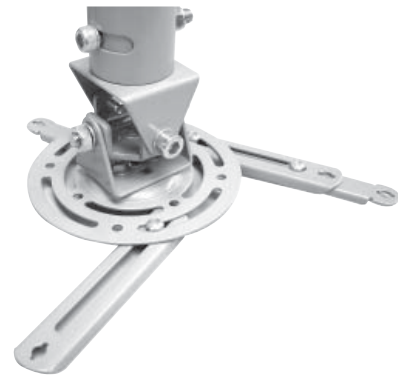

AV815

PROJECTOR CEILING MOUNT

DESCRIPTION

The AV815 Ultimate Universal LCD projector mount is designed for top professional installers who want the most cost effective mounting solution for their projector installation. Designed to fit almost any popular projector under 15kgs (33lbs), the AV815 comes preassembled for quick and easy installation at any location. The new design allows cable management, providing a clean and uncluttered look.

This Robust construction allows the universal LCD Projector mount to be precisely positioned in almost any angle.

FEATURES

- Fast and easy installation
- Ceiling-mount capability
- Adjustable Height
- Extremely flexible design allow to fit almost all popular projectors
- Quick release universal mount for Projector
- 60 degrees Rotate for Projector
- +/- 20 degrees Tilt and Roll for Projector
- Cable management
- Adaptable to different projectors

TECHNICAL SPECIFICATION

GROSS WEIGHT:	2.7 kg (6 lbs)
GROSS DIMENSION:	420 × 200 × 120 mm 16.5" × 8" × 5"
LEXTENDABLE LENGTH WITH OPTIONAL ROD:	900 mm Ø 38mm & Ø 42mm
LOAD CAPACITY:	15 kg (33 lbs)
COLOR OPTION:	Black or Silver