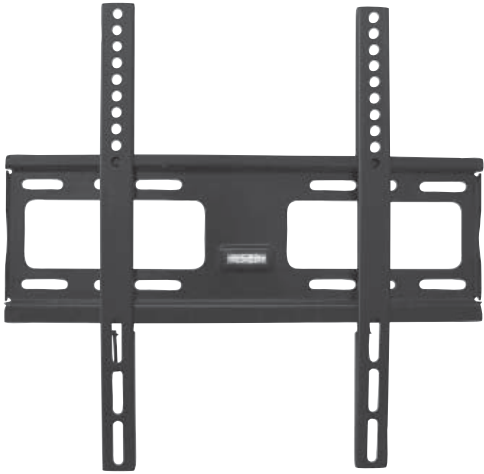

AV545-W2

LCD/LED DISPLAY WALL MOUNT

DESCRIPTION

The ABtUS AV545-W2 is a durable Fixed LCD/LED wall mount that can support 23" to 46" flat panels. It's sleek design allows the panel to be kept close to the wall for added security and aesthetic viewing. It is lightweight and easy to install, making it suitable to be installed in virtually any room.

FEATURES

- Fits for 23"- 46" LCD and LED
- Max. load Capacity : 40 KG
- VESA mounting holes 400 × 400 max
- Fast and easy installation

TECHNICAL SPECIFICATION

LCD/LED SIZE:	Suitable for 23" to 46"
GROSS DIMENSION:	460 × 160 × 33 (mm)
GROSS WEIGHT:	1.9 kg
VESA MOUNTING HOLES:	400 × 400 max
DISTANCE FROM WALL:	26 mm
LOAD CAPACITY:	40 kg
COLOR OPTION:	Black