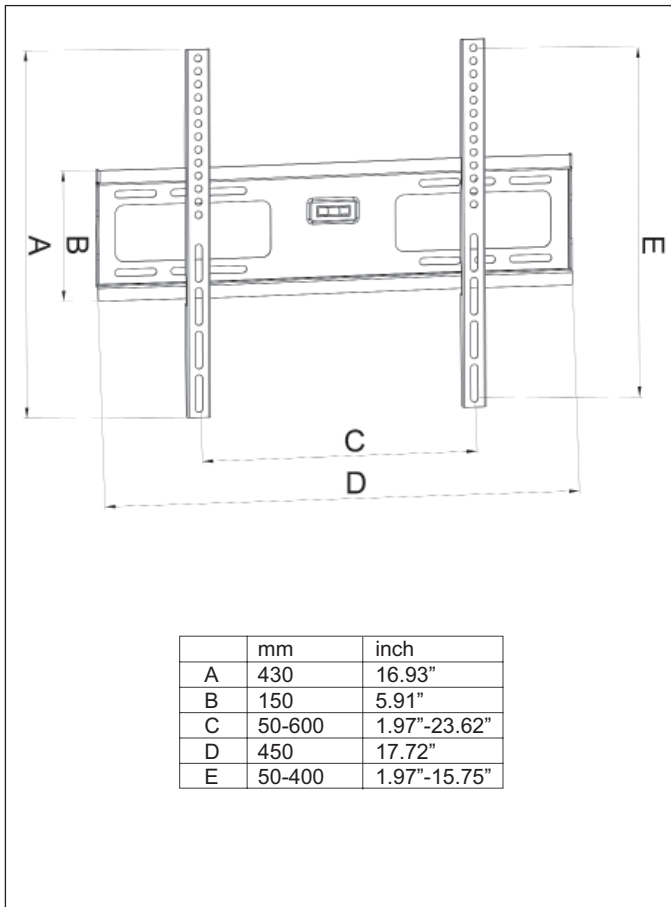

AV545-W2

LCD/LED DISPLAY WALL MOUNT

DESCRIPTION

The ABtUS AV545-W2 is a durable Fixed LCD/LED wall mount that can support 23" to 46" flat panels. It's sleek design allows the panel to be kept close to the wall for added security and aesthetic viewing. It is lightweight and easy to install, making it suitable to be installed in virtually any room.

FEATURES

- Fits for 23"- 46" LCD and LED
- Max. load Capacity : 40 KG
- VESA mounting holes 400 × 400 max
- Fast and easy installation

TECHNICAL SPECIFICATION

LCD/LED SIZE:	Suitable for 23" to 46"
GROSS DIMENSION:	460 × 160 × 33 (mm)
GROSS WEIGHT:	1.9 kg
VESA MOUNTING HOLES:	400 × 400 max
DISTANCE FROM WALL:	26 mm
LOAD CAPACITY:	40 kg
COLOR OPTION:	Black