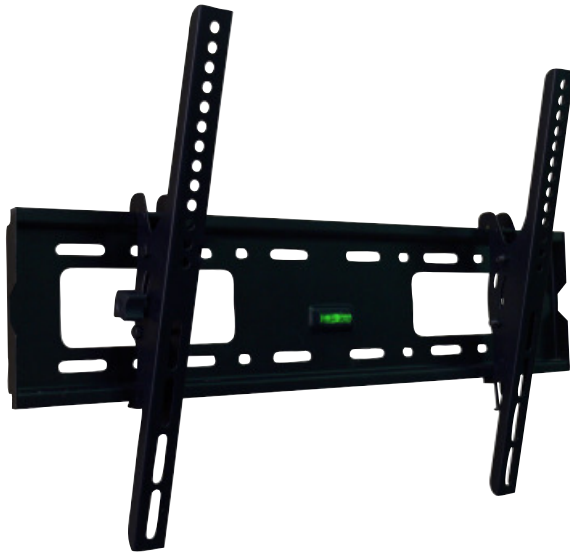

AV565-WT

LCD/LED Display Wall Mount

The ABtUS **AV565-WT** is a durable adjustable LCD/LED wall mount that can support 32" to 75" fl at panels. It's sleek design allows the panel to be kept close to the wall for added security and aesthetic viewing. It is lightweight and easy to install, making it suitable to be installed in virtually any room.

Features

- Fits for 32"-75" plasma and LCD/LED TV
- Max. load Capacity : 60 KG
- VESA mounting holes 600 × 400 max
- Fast and easy installation

Technical specification

Plasma size:	Suitable for 32" to 75"
Gross dimension:	670 × 165 × 48 (mm)
Gross weight:	3.2 kg
Tilt angle:	-15 / +15 degrees
Vesa mounting holes:	600 × 400 max
Distance from wall:	68 mm
Load capacity:	60 kg
Color option:	Black

AV565-WT

LCD/LED Display Wall Mount

Diagram