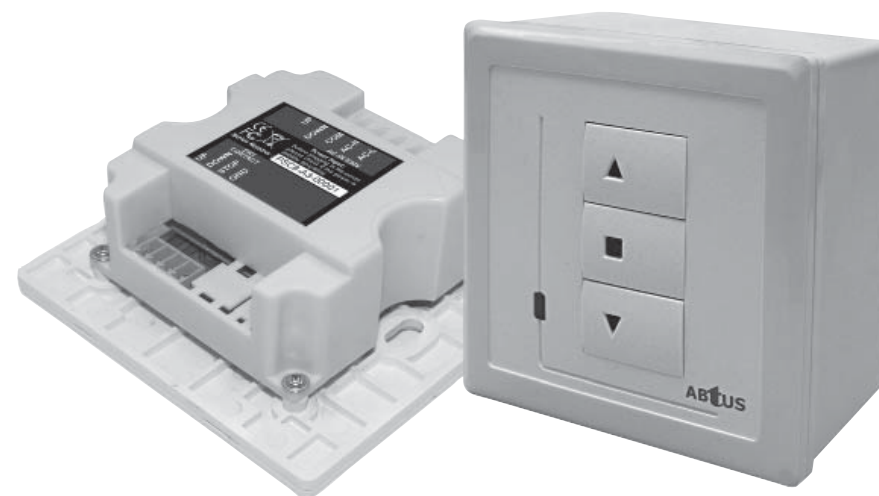

# Motorized Projection Screen Controller

(\*With IR Remote Controller)

Model: AVS-SSR8/3 (UK Version)

## PRODUCT DESCRIPTION

**AVS-SSR8/3** is a simple IR Motorized Screen Controller. It can easily be integrated into a Home Theater, a Media Class Room, a Meeting Room and many more. It is also able to integrate with any third party central control system through dry contact closure. Simple integration with direct power control of 220 to 240 VAC 50Hz/60Hz (motorized screen). Integrated with IR remote control capability in a single controller.

## PRODUCT HIGHLIGHTS

- Simple and direct connection to any motorized projector screen
- With Dry contact control, allow integration with any third party central controller