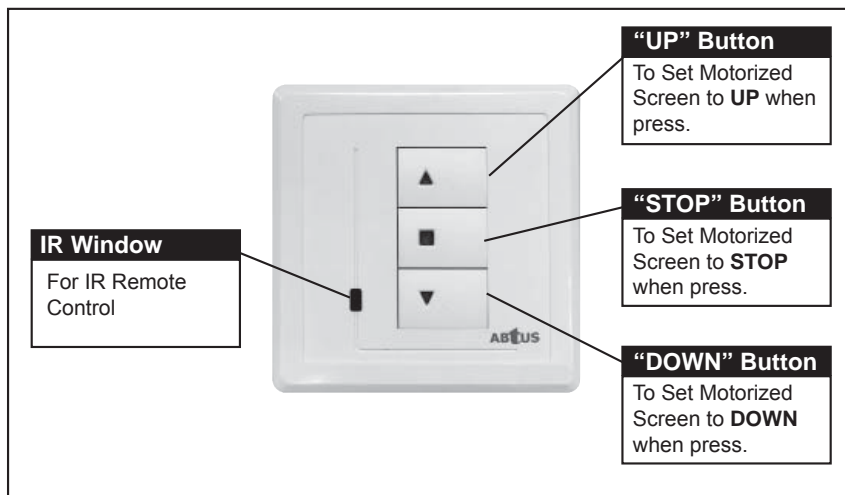

PRODUCT DESCRIPTION

AVS-SSR8/3 is a simple IR Motorized Screen Controller. It can easily be integrated into a Home Theater, a Media Class Room, a Meeting Room and many more. It is also able to integrate with any third party central control system through dry contact closure. Simple integration with direct power control of 220 to 240 VAC 50Hz/60Hz (motorized screen). Integrated with IR remote control capability in a single controller.

PRODUCT HIGHLIGHTS

- Simple and direct connection to any motorized projector screen
- With Dry contact control, allow integration with any third party central controller

TURNING ON AND BASIC OPERATION CONTROL