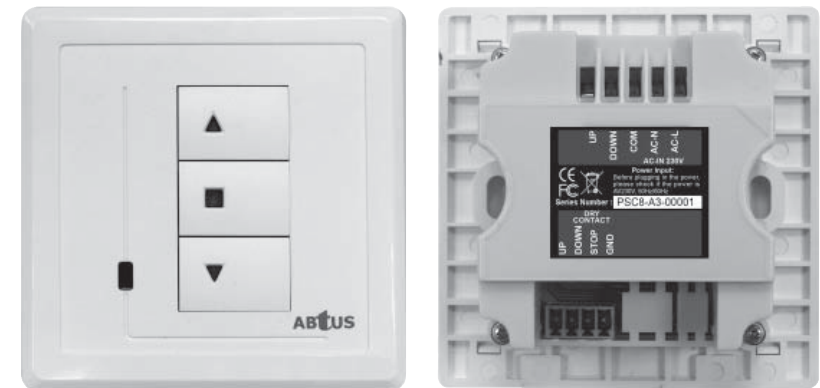

FRONT/BACK PANEL OVERVIEW