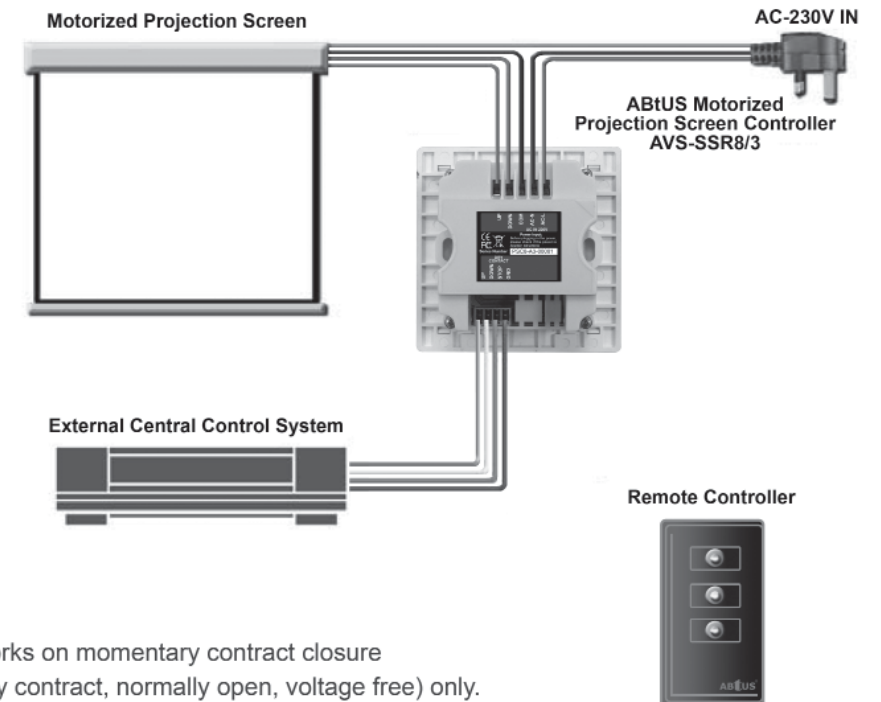

CONFIGURATION DIAGRAM

Works on momentary contract closure (dry contract, normally open, voltage free) only. Contact closure must set close for 1.5 seconds. (Warranty void if damaged is caused by inappropriate use.)

SPECIFICATIONS

CONTROL	Hard Button, IR remote controller or Dry contact closure (Voltage free)
I/O PORT	5x 5.0mm screw type connector (AC-N, AC-L, Common, Screen Up and Screen Down) 1x4 port 3.8mm screw type terminal block (Dry contact control)
AC RELAY CURRENT RATING	Max Load 240VAC 1.8 A
HOUSING	ABS
DIMENSIONS / WEIGHT	(86 x 86 x 40)mm | — g
POWER SOURCE	220 to 240 VAC, 50/60 Hz
ACCESSORY	IR-Remote controller