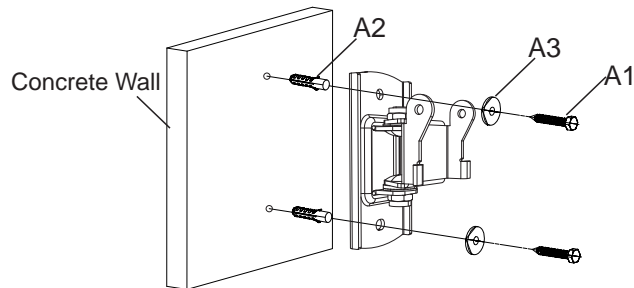

STEP1A Mounting on Solid Concrete