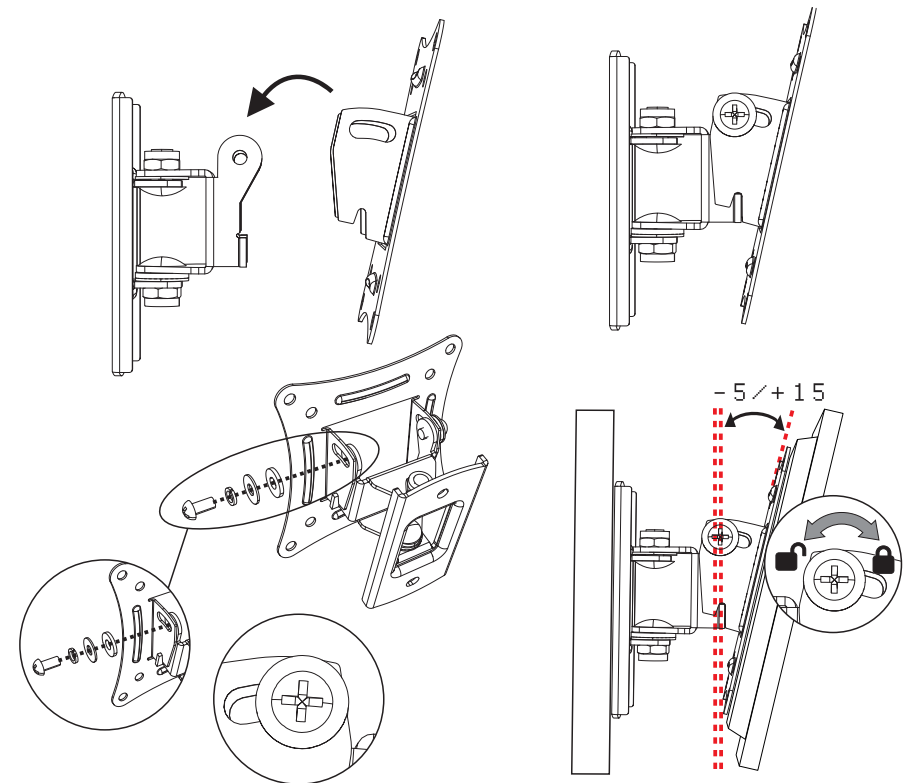

SPECIFICATION

Suitable Size : 10" to 25" LCD Monitor

VESA Standard : 75 x 75, 100 x 100

Gross Dimension : 130 x 125 x 65 (mm)

Gross Weight : 480 g (1.05 lbs)

Distance from Wall : 56 mm

Load Capacity : Max 15 kg (33 lbs)

Tilt Angle : - 5 / +15 degrees

LCD Monitor Wall Mount (Tilt)

** For details, please visit and download from www.abtussingapore.com

*Specifications are subject to changes without notice.

PACKAGE CONTENT

	 M6 A1(2PCS)	 M5 A2(2PCS)	 M6 A3(6PCS)
	 M6X12MM C(4PCS)	 M4X12MM D(4PCS)	 M5X12MM E(4PCS)

STEP2 Attaching Mounting Bracket To Display

STEP1A Mounting on Solid Concrete

STEP3 Attaching the Display onto the wall plate

STEP1B Mounting on Wooden Stud