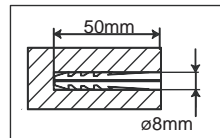

STEP1A Mounting on Solid Concrete