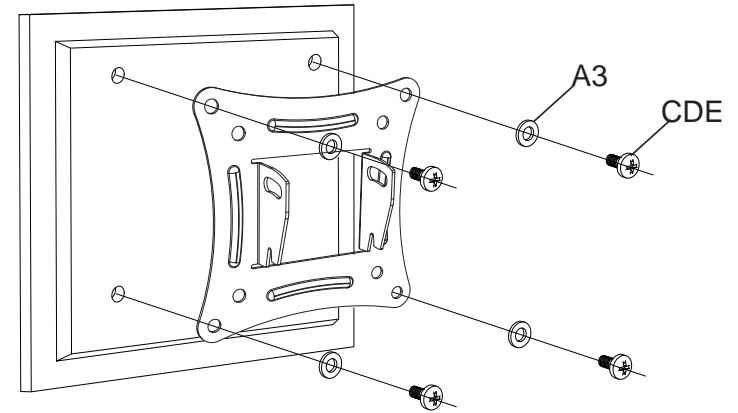

SPECIFICATION

Suitable Size : 10" to 25" LCD Monitor

VESA Standard : 75 x 75, 100 x 100

Gross Dimension : 130 x 125 x 65 (mm)

Gross Weight : 480 g (1.05 lbs)

Distance from Wall : 56 mm

Load Capacity : Max 15 kg (33 lbs)

Tilt Angle : - 5 / +15 degrees

LCD Monitor Wall Mount (Tilt)

** For details, please visit and download from www.abtussingapore.com

*Specifications are subject to changes without notice.

PACKAGE CONTENT

	 M6 A1(2PCS)	 M5 A2(2PCS)	 M6 A3(6PCS)
	 M6X12MM C(4PCS)	 M4X12MM D(4PCS)	 M5X12MM E(4PCS)

STEP2 Attaching Mounting Bracket To Display

STEP1A Mounting on Solid Concrete

STEP3 Attaching the Display onto the wall plate

STEP1B Mounting on Wooden Stud