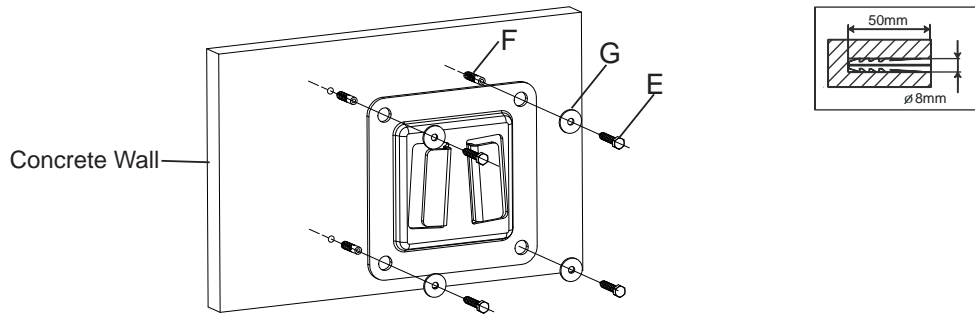

STEP1A Solid Concrete Mounting