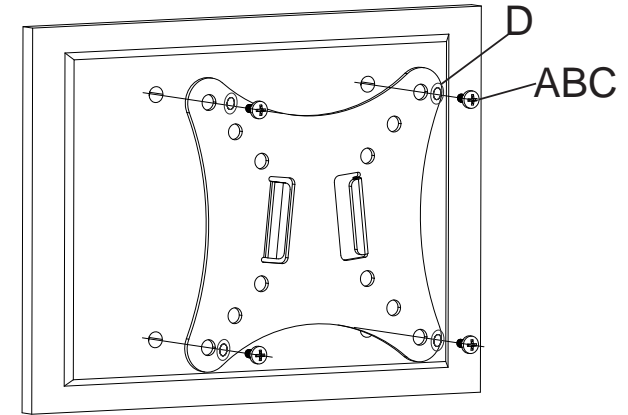

SPECIFICATION

Suitable Size	: 10" to 24" LCD Monitor
VESA Standard	: 50 x 50 , 75 x 75, 100 x 100
Gross Dimension	: 135 x 130 x 35 (mm)
Gross Weight	: 360 g (0.79 lbs)
Distance from Wall	: 14 mm
Load Capacity	: Max 15 kg (33 lbs)

LCD Monitor Wall Mount (Fixed)

** For details please visit and download from www.abtussingapore.com

*Specifications are subject to changes without notice.

Model: **AV608-F**

PACKAGE CONTENT

STEP2 Attaching Brackets To Display