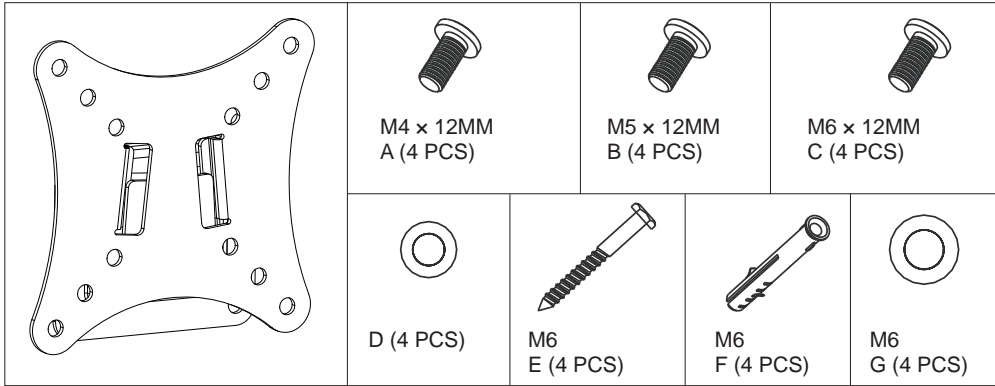

SPECIFICATION

Suitable Size	: 10" to 24" LCD Monitor
VESA Standard	: 50 x 50 , 75 x 75, 100 x 100
Gross Dimension	: 135 x 130 x 35 (mm)
Gross Weight	: 360 g (0.79 lbs)
Distance from Wall	: 14 mm
Load Capacity	: Max 15 kg (33 lbs)

LCD Monitor Wall Mount (Fixed)

** For details please visit and download from www.abtussingapore.com

*Specifications are subject to changes without notice.

Model: **AV608-F**

PACKAGE CONTENT

STEP2 Attaching Brackets To Display