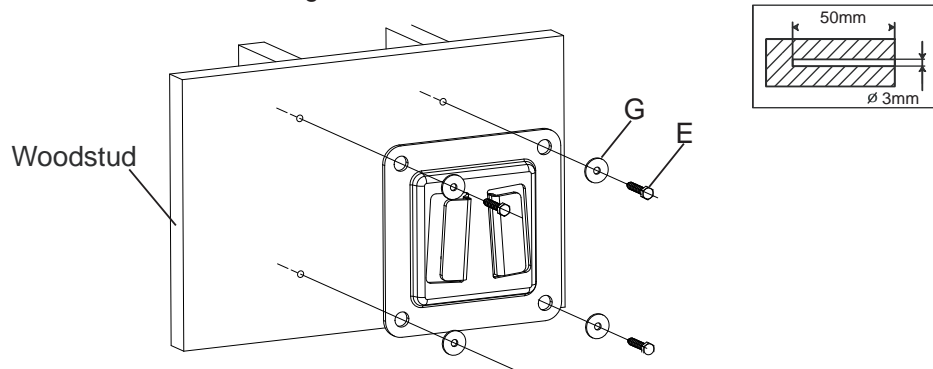

STEP1B Wood Stud Mounting