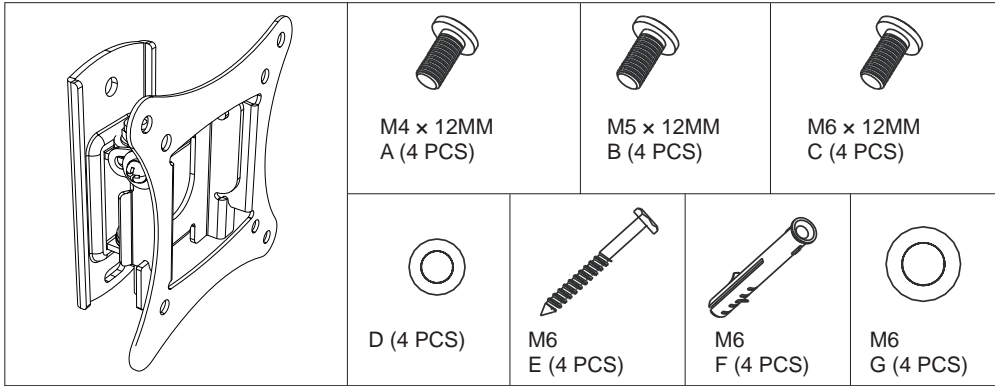

PACKAGE CONTENT