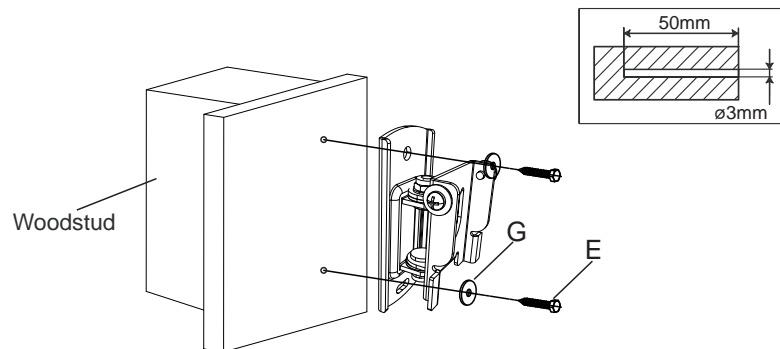

STEP1B Wood Stud Mounting