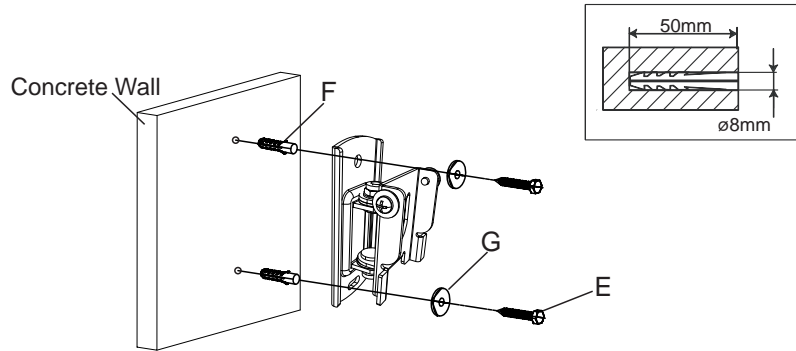

STEP1A Solid Concrete Mounting