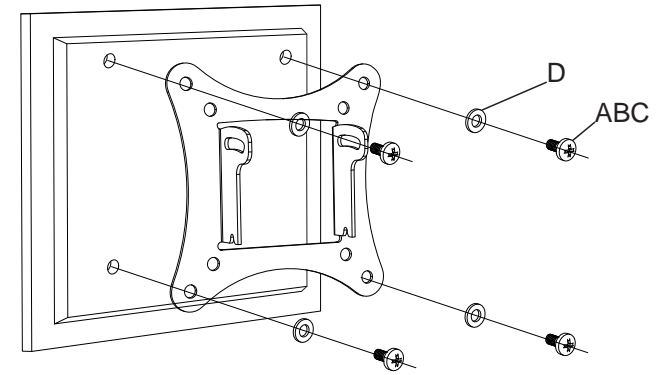

STEP2 Attaching Brackets To Display