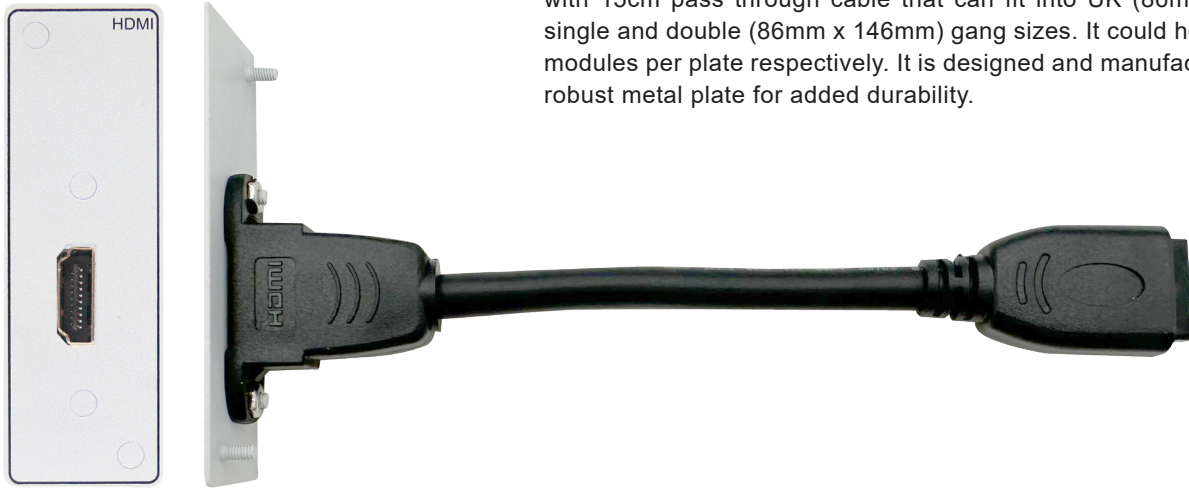

### ABtUS IFP-600 HDMI w/o control F-F Pass Thr-15cm

The ABtUS MU-HDMI/A3-06-ST is a HDMI modular interface panel with 15cm pass through cable that can fit into UK (86mm x 86mm) single and double (86mm x 146mm) gang sizes. It could hold 1, 2 or 4 modules per plate respectively. It is designed and manufactured using robust metal plate for added durability.

#### Technical specification

HDMI Version:	2.0
Resolution Support:	Up to 4K
HDMI Cable Size:	AWG 28
HDMI Cable Length:	15cm
Input:	1 × HDMI
Output:	1 × HDMI (F-F Pigtail connector)