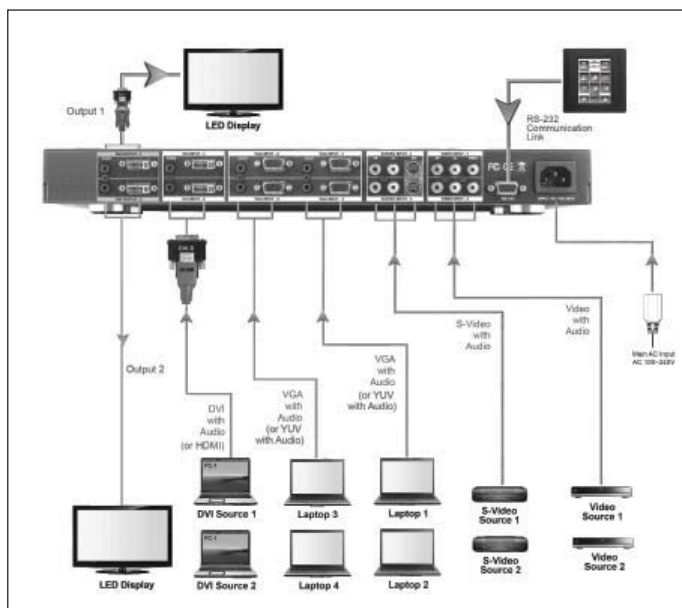

AVS-SCLHD1002/AP2

10:1X2 HIGH END MULTIMEDIA PRESENTATION SCALER SWITCHER WITH DVI OUT

DESCRIPTION

ABTUS AVS-SCLHD1002/AP2 a Multi Media Presentation Full HD Scaler Switcher that provides high quality up or down scaling between standard computer and HDTV signals. Selected inputs are 2 x Composite Video/Audio, 2 x S-Video/Audio, 4 x VGA/Audio OR 4 x YUV Component/Audio, YPbPr (Progressive Scan) Component/Audio (*with converting cable) as well as 2 x DVI-D or HDMI (*with convertor) which then scaled up or down with 2 x DVI/Audio output.

Each incoming Video Signal/Audio gain and parameters can be adjusted independently. The high resolution DVI outputs are selectable as any computer resolution up to 1600x1200 or any HDTV resolution up to 1080p. All the functions can be controlled via the front panel Push Buttons, an On-Screen Display is also available to assist in all setup. The Motion compensation and a 3:2 Pull-down feature for NTSC greatly improve the image quality.

TECHNICAL SPECIFICATION

INPUTS: 2 x Composite Video/Audio 2 x 3-RCA
2 x S-Video/Audio 2 x 4 pin mini Din /2-RCA
4 x VGA/Audio 4 x D-Sub 15pin/ 3.5mm min jack
2 x DVI-D digital video OR HDMI 1.3 2 x DVH

OUTPUTS: 2 x DVH/Audio 2 x DVH 3.5mm min jack

CONTROL PORT: RS-232

VIDEO SUPPORT: 800x600, 1024x768, 1024x1024, 1280x960,
1280x1024, 1366x768, 1366x1024,
1600x1200, 576p, 720p, 1080i, 1080p 60Hz

AUDIO SUPPORT: Stereo Audio