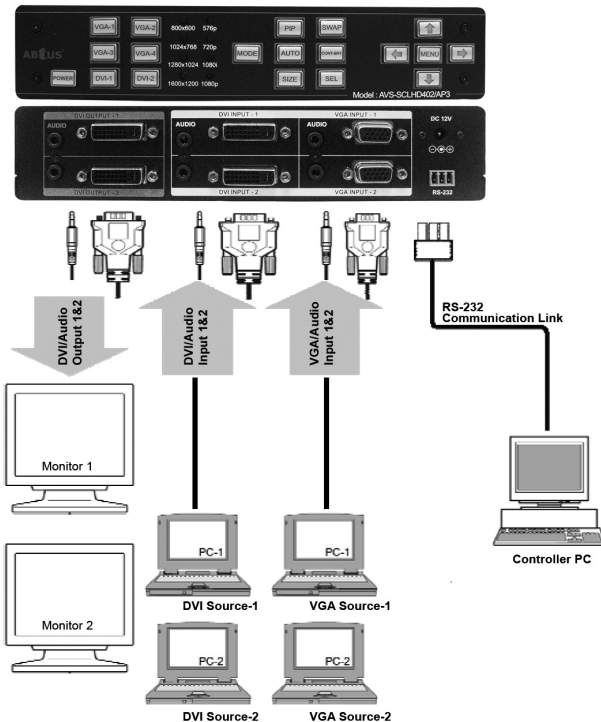

SPECIFICATIONS

TECHNICAL	SIGNAL TYPE	CONNECTION TYPE
Input	2 x VGA/Audio 2 x DVI-D digital video OR HDMI 1.3/Audio	2 x D-Sub 15pin / 3.5mm min jack 2 x DVI-I / 3.5mm min jack
Output	2 x DVI-I/Audio	2 x DVI-I / 3.5mm min jack
Control port	RS-232	3.8mm terminal block
Video Support	800x600, 1024x768, 1024x1024, 1280x960, 1280x1024, 1366x768, 1366x1024, 1600x1200	576p, 720p, 1080i, 1080p 60Hz
Audio Support	Stereo Audio	
PIP	Picture In Picture	Yes
POP	Picture And Picture	Yes
Power Supply	12V DC, 3 Amp	
Operating temperature	0~40 °C (32~104 °F)	
Storage temperature	-20~60 °C (-4~140 °F)	
Relative humidity	20~90% RH (no condensation)	
Mechanical		
Housing	Metal enclosure	
	Product	Package
Dimensions (L x W x H)	230 x 155 x 45 mm	360 x 300 x 60 mm
Weight	1150g	2030g
Package include		
	1 x Switcher	
	1 x AC DC Power Adaptor	
	1 x Quick User Guide	

* Specifications are subject to changes without notice.

Typical Applications

Any professional presentation system requiring multiple AV Inputs of all different type of Video standard and a standard output format with local and remote monitor.

- Schools (Lab, Hall etc.)
- Churches
- Corporate Applications (Function Room)
- Rental

ABTUS
SINGAPORE