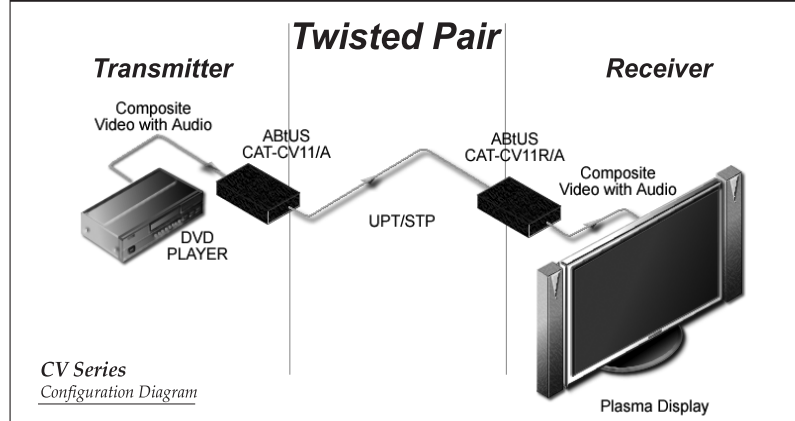

Typical Application

CAT-CV SERIES

* Specifications are subject to change without notice.