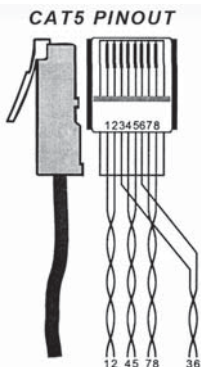

CAT-GA SERIES

DESCRIPTION

The ABtUS **CAT5-GA14MT/A** splits computer video and PC audio into 4 identical outputs and transmit up to 492FT (150 meter) via CAT 5e twisted pair (UTP/STP) cables. The ABtUS **CAT5-GA14MT/A** transmits to 4 ABtUS **CAT-GA11R/A** receiver with no loss of signal quality. A/V professionals enjoy more flexibility and lower cost of CAT5e UTP/STP cables for their A/V installations.

FEATURES

INPUT : VGA / PC Audio

OUTPUT : 1. Monitor with Audio,
2. 4 X CAT5 UTP on an RJ-45 Connector

POWER ADAPTER (min.) : DC 12V 500mA

(CAT-GA11T/A)

(CAT-GA14MT/A)

(CAT-GA11R/A)

VGA

CAT5 - RJ45

VGA + Stereo Audio
Ethernet Cable

492ft
(150 meter)

EIA / TIA 568B	
PIN	Wire Color
1	Orange / White
2	Orange
3	Green / White
4	Blue
5	Blue / White
6	Green
7	Brown / White
8	Brown
Pair 1	4 and 5
Pair 2	1 and 2
Pair 3	3 and 6
Pair 4	7 and 8

CAT-5 EXTENDER

Technical Specifications	Transmitter	
	CAT-GA11T/A	CAT-GA14MT/A
VGA (D-Sub 15 pin)	1	1
RJ-45 CONNECTOR	1	4
MONITOR VGA OUT (D-Sub 15 pin)	-	1
ADJUSTMENT	-	-
MAX RESOLUTION	1600 x 1200	1600 x 1200
POWER ADAPTER	DC 12V 500mA	DC 12V 500mA
HOUSING	Metal	Metal
DIMENSIONS (LXWXH) mm	99 X 54 X 26	80 X 150 X 30