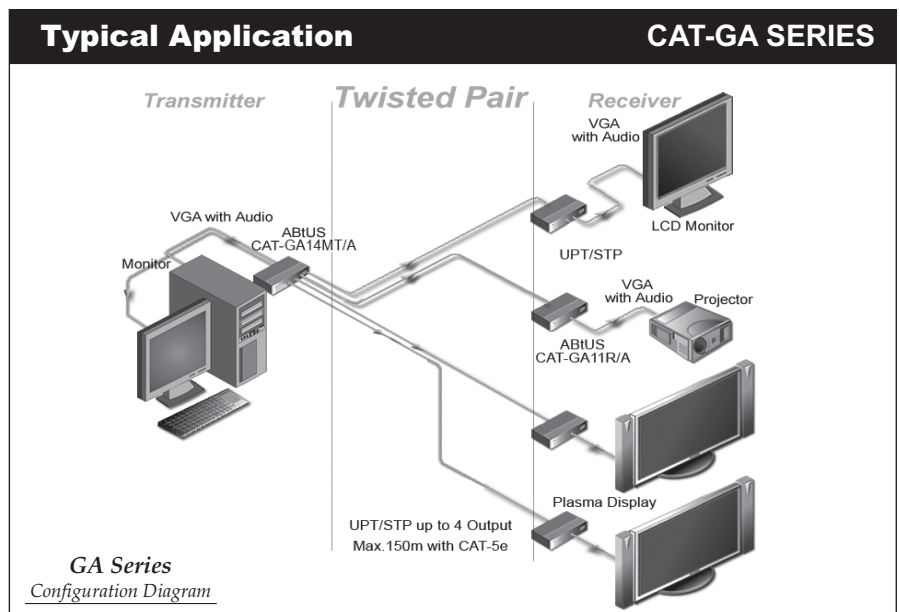

CAT-5 EXTENDER

Technical Specifications	Transmitter	
	CAT-GA11T/A	CAT-GA14MT/A
VGA (D-Sub 15 pin)	1	1
RJ-45 CONNECTOR	1	4
MONITOR VGA OUT (D-Sub 15 pin)	-	1
ADJUSTMENT	-	-
MAX RESOLUTION	1600 x 1200	1600 x 1200
POWER ADAPTER	DC 12V 500mA	DC 12V 500mA
HOUSING	Metal	Metal
DIMENSIONS (LXWXH) mm	99 X 54 X 26	80 X 150 X 30

Technical Specifications	Receiver
	CAT-GA11R/A
VGA (D-Sub 15 pin)	1
RJ-45 CONNECTOR	1
MONITOR VGA OUT (D-Sub 15 pin)	-
ADJUSTMENT	2
MAX RESOLUTION	1600 x 1200
POWER ADAPTER	DC 12V 500mA
HOUSING	Metal
DIMENSIONS (LXWXH) mm	99 X 54 X 26