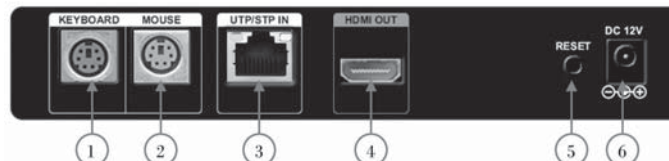

Item	Description	Item	Description
1.	Keyboard For Keyboard connection	4.	HDMI OUT HDMI Output to Monitor/TV connection
2.	Mouse For Mouse connection	5.	RESET For system reset if transmission fault
3.	UTP/STP IN Cat-5 Input connected from Tx	6.	DC 12 V For supply of power to device

PERFORMANCE GUIDE FOR HDMI OVER CATEGORY CABLE TRANSMISSION

Cable Rating		Type of Category Cable		
Wiring	Shielding	CAT-5e	CAT-6	CAT-7
Solid	Unshielded (UTP)	☆☆☆	☆☆☆☆	☆☆☆☆☆
	Shielded (STP)	☆☆☆	☆☆☆	☆☆☆☆
Standard	Unshielded (UTP)	☆	☆☆	☆☆
	Shielded (STP)	☆	☆	☆☆
Termination		Please use EIA/TIA 568-B termination (T568B) at any time		

EIA/TIA 568B	
PIN No.	Wire Color
1	Orange/White
2	Orange
3	Green/White
4	Blue
5	Blue/white
6	Green
7	Brown/White
8	Brown

**Note:

Because the quality of the category cables has the major effect on how long the transmission limit can achieve and how good is the received picture quality, the actual transmission range is subject to one's choice of Cat-5e/6/7 cables.