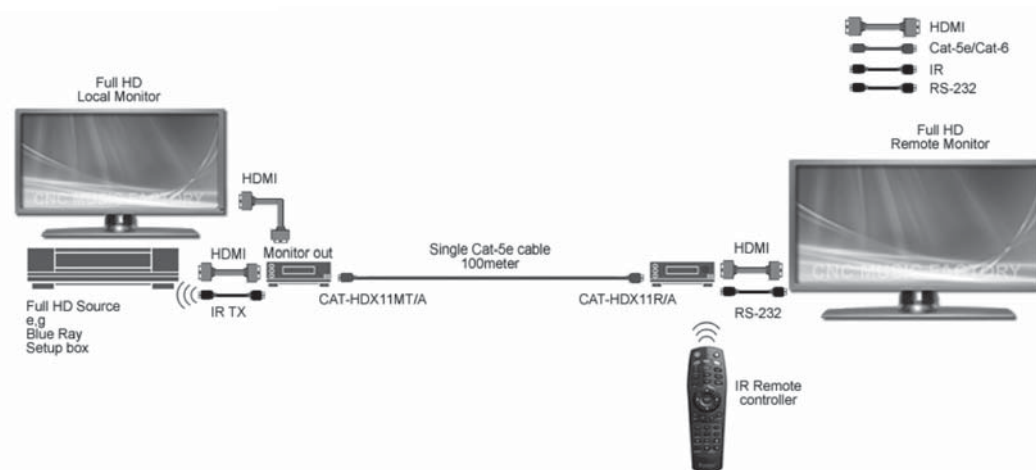

Configuration Diagram:

Typical Application

Any integration that required simple and cost effective HDMI over long Cat-5 extender solution
• Schools (Lab, Hall ect.) • Churches • Corporate Applications (Function Room) • Rental • Home