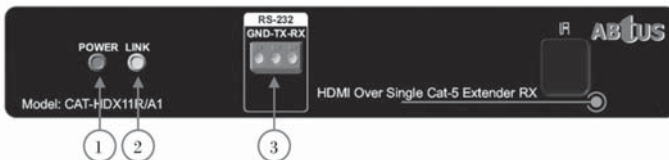

FRONT PANEL VIEW

CAT-HDX11R/A1

Item	Description
1.	Power Indicator (LED)
2.	Link Indicator (LED)
3.	RS-232 pass through Control port

BACK PANEL VIEW