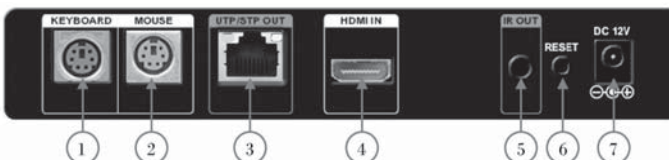

Item	Description	Item	Description
1.	For Keyboard connection	5.	IR pass through from Rx for control source device
2.	For Mouse connection	6.	For system reset if transmission fault
3.	Cat-5 Output connected to Rx	7.	For supply of power to device
4.	HDMI Input for source connection