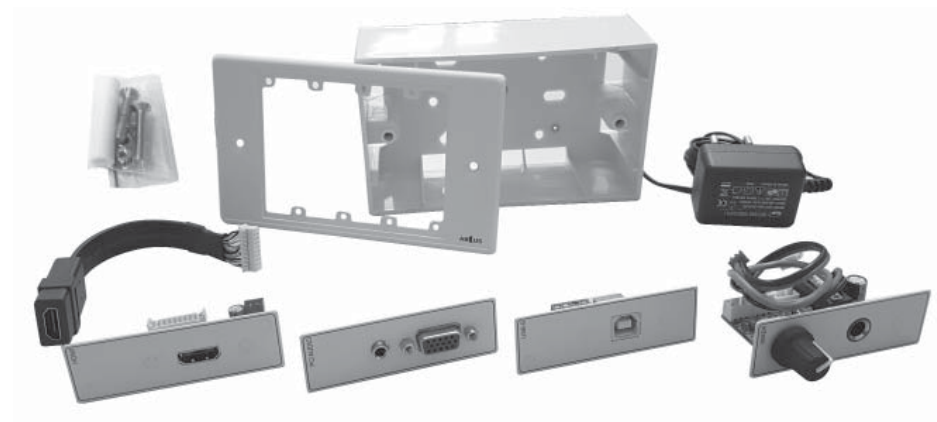

CONNECTION INSTRUCTION

SPECIFICATION

- Input:**
- : 1 × HDMI
 - : 1 × VGA
 - : 1 × USB-B
 - : 1 × Mic
 - : 2 × Line In
- Output**
- : 1 × HDMI
 - : 1 × VGA
 - : 1 × USB-B
 - : 1 × Line out

- Power Adaptor** : 12V 0.5A
- Gross Dimension** : 195 × 77 × 180 mm
- Gross Weight** : 500 g

I FP-600 Modular Kit

** For details and updated Command and Program Software, please visit and download from www.abtussingapore.com

*Specifications are subject to changes without notice.

Model: **MK-641**

FEATURES

- Solid and robust metallic wall plate for added durability
- Easy to install
- Changable modules

PACKAGE CONTENTS

1	Metal frame double gang 4 module (MF-600-04-ST-UK-D)
2	UK double gang back casing (BG-02G-044)
3	1 × Power adaptor (G5EUP-1205A-2RP)
4	1 × HDMI (MU-HDMI/A1-06-ST)
5	1 × VGA (MU-GA/A-06-ST)
6	1 × USB-B (MU-USBB-06-ST)
7	1 × 6.3" Mic Module with Build in Mixer (MU-MIX31-A-06-ST)