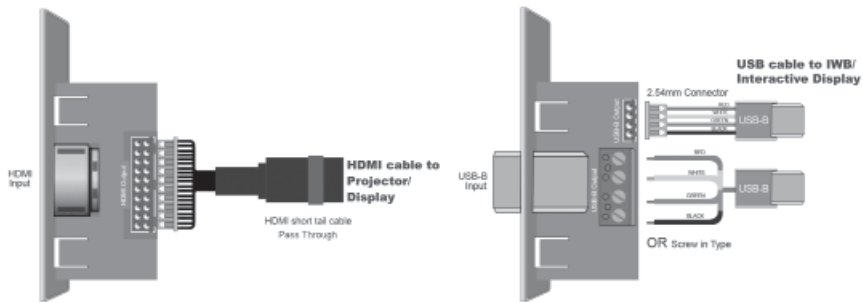

CONNECTION INSTRUCTION

SPECIFICATION

- Input:**
- : 1 × HDMI
 - : 1 × VGA
 - : 1 × USB-B
 - : 1 × Mic
 - : 2 × Line In
- Output**
- : 1 × HDMI
 - : 1 × VGA
 - : 1 × USB-B
 - : 1 × Line out

- Power Adaptor** : 12V 0.5A
- Gross Dimension** : 195 × 77 × 180 mm
- Gross Weight** : 500 g

FEATURES

- Solid and robust metallic wall plate for added durability
- Easy to install
- Changable modules

PACKAGE CONTENTS

1	Metal frame double gang 4 module (MF-600-04-ST-UK-D)
2	UK double gang back casing (BG-02G-044)
3	1 × Power adaptor (G5EUP-1205A-2RP)
4	1 × HDMI (MU-HDMI/A1-06-ST)
5	1 × VGA (MU-GA/A-06-ST)
6	1 × USB-B (MU-USBB-06-ST)
7	1 × 6.3" Mic Module with Build in Mixer (MU-MIX31-A-06-ST)