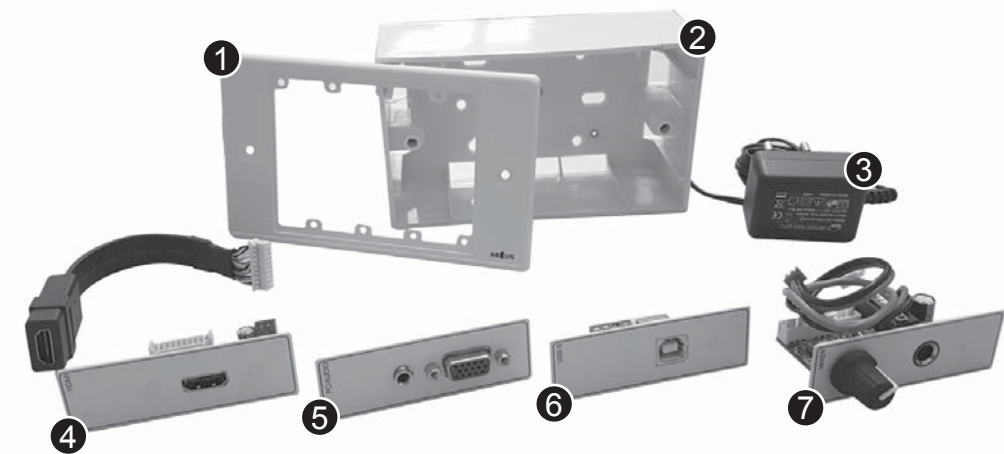

CONNECTION INSTRUCTION

SPECIFICATION

- Input:**
- : 1 × HDMI
 - : 1 × VGA
 - : 1 × USB-B
 - : 1 × Mic
 - : 2 × Line In
- Output**
- : 1 × HDMI
 - : 1 × VGA
 - : 1 × USB-B
 - : 1 × Line out

- Power Adaptor** : 12V 0.5A
- Gross Dimension** : 195 × 77 × 180 mm
- Gross Weight** : 500 g

FEATURES

- Solid and robust metallic wall plate for added durability
- Easy to install
- Changable modules

PACKAGE CONTENTS

1	Metal frame double gang 4 module (MF-600-04-ST-UK-D)
2	UK double gang back casing (BG-02G-044)
3	1 × Power adaptor (G5EUP-1205A-2RP)
4	1 × HDMI (MU-HDMI/A1-06-ST)
5	1 × VGA (MU-GA/A-06-ST)
6	1 × USB-B (MU-USBB-06-ST)
7	1 × 6.3" Mic Module with Build in Mixer (MU-MIX31-A-06-ST)