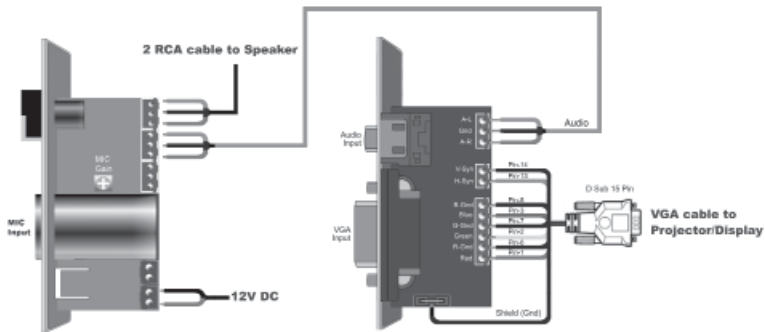

CONNECTION INSTRUCTION

SPECIFICATION

- Input:**
- : 1 × HDMI
 - : 1 × VGA
 - : 1 × USB-B
 - : 1 × Mic
 - : 2 × Line In
- Output**
- : 1 × HDMI
 - : 1 × VGA
 - : 1 × USB-B
 - : 1 × Line out

- Power Adaptor** : 12V 0.5A
- Gross Dimension** : 195 × 77 × 180 mm
- Gross Weight** : 500 g

FEATURES

- Solid and robust metallic wall plate for added durability
- Easy to install
- Changable modules

PACKAGE CONTENTS

1	Metal frame double gang 4 module (MF-600-04-ST-UK-D)
2	UK double gang back casing (BG-02G-044)
3	1 × Power adaptor (G5EUP-1205A-2RP)
4	1 × HDMI (MU-HDMI/A1-06-ST)
5	1 × VGA (MU-GA/A-06-ST)
6	1 × USB-B (MU-USBB-06-ST)
7	1 × 6.3" Mic Module with Build in Mixer (MU-MIX31-A-06-ST)