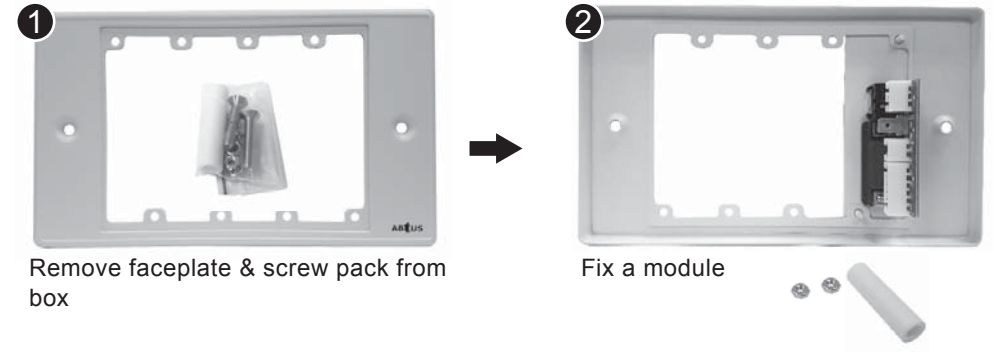

CONNECTION INSTRUCTION

SPECIFICATION

- Input:**
- : 1 × HDMI
 - : 1 × VGA
 - : 1 × USB-B
 - : 1 × Mic
 - : 2 × Line In
- Output**
- : 1 × HDMI
 - : 1 × VGA
 - : 1 × USB-B
 - : 1 × Line out

- Power Adaptor** : 12V 0.5A
- Gross Dimension** : 195 × 77 × 180 mm
- Gross Weight** : 500 g

FEATURES

- Solid and robust metallic wall plate for added durability
- Easy to install
- Changable modules

PACKAGE CONTENTS

1	Metal frame double gang 4 module (MF-600-04-ST-UK-D)
2	UK double gang back casing (BG-02G-044)
3	1 × Power adaptor (G5EUP-1205A-2RP)
4	1 × HDMI (MU-HDMI/A1-06-ST)
5	1 × VGA (MU-GA/A-06-ST)
6	1 × USB-B (MU-USBB-06-ST)
7	1 × 6.3" Mic Module with Build in Mixer (MU-MIX31-A-06-ST)

ASSEMBLY INSTRUCTION

Remove faceplate & screw pack from box

Fix a module

Connect the cable

Install back box to wall & put in back box