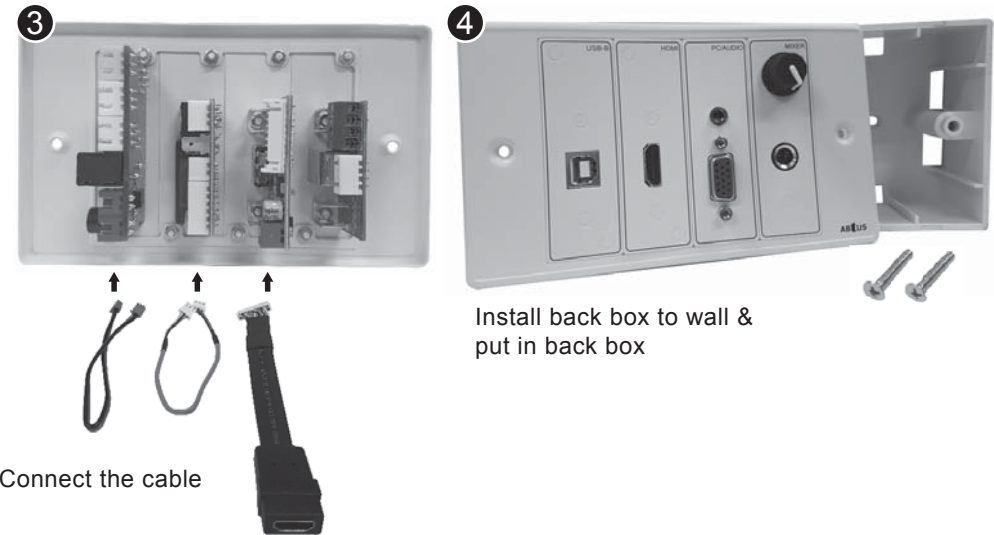

CONNECTION INSTRUCTION

SPECIFICATION

- Input:**
- : 1 × HDMI
 - : 1 × VGA
 - : 1 × USB-B
 - : 1 × Mic
 - : 2 × Line In
- Output**
- : 1 × HDMI
 - : 1 × VGA
 - : 1 × USB-B
 - : 1 × Line out

- Power Adaptor** : 12V 0.5A
- Gross Dimension** : 195 × 77 × 180 mm
- Gross Weight** : 500 g

FEATURES

- Solid and robust metallic wall plate for added durability
- Easy to install
- Changable modules

PACKAGE CONTENTS

1	Metal frame double gang 4 module (MF-600-04-ST-UK-D)
2	UK double gang back casing (BG-02G-044)
3	1 × Power adaptor (G5EUP-1205A-2RP)
4	1 × HDMI (MU-HDMI/A1-06-ST)
5	1 × VGA (MU-GA/A-06-ST)
6	1 × USB-B (MU-USBB-06-ST)
7	1 × 6.3" Mic Module with Build in Mixer (MU-MIX31-A-06-ST)

ASSEMBLY INSTRUCTION

Remove faceplate & screw pack from box

Fix a module

Connect the cable

Install back box to wall & put in back box