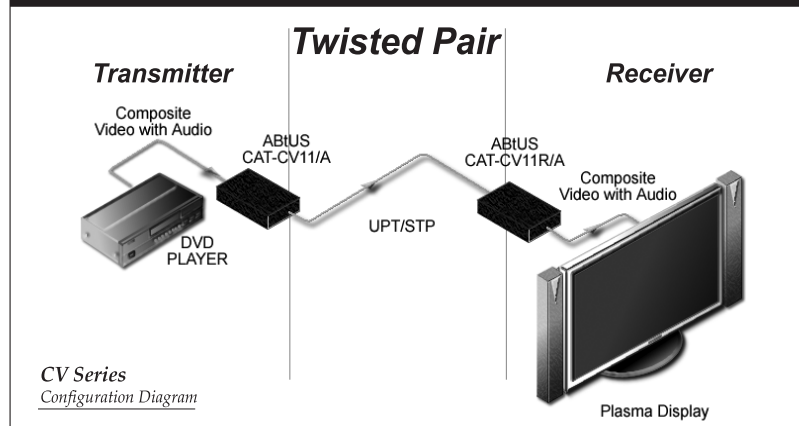

Typical Application

CAT-CV SERIES

* Specifications are subject to change without notice.