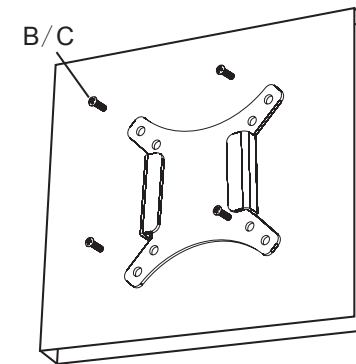

SPECIFICATION

Suitable Size : 10" to 23" LCD Monitor

VESA Standard : 75 / 100 compliant

Overall Dimension : 120 x 120 x 16.0 (mm)

Gross Weight : 0.5kg (1.1 lbs)

Distance from Wall : 16mm (0.63")

Load Capacity : 20kg (44 lbs)

ID	Description	Qty
A	Bottom Head Screw M4 x 12	1
B	Truss Head Screw M4 x 15	4
C	Bottom Head Screw M5 x 15	4
D	Lag Bolt Washer ST8 x 50	4
E	Masonry Wall Anchor $\Phi 10 \times \Phi 7 \times 45$	2
F	Washer $\Phi 8 \times 1.6$	2