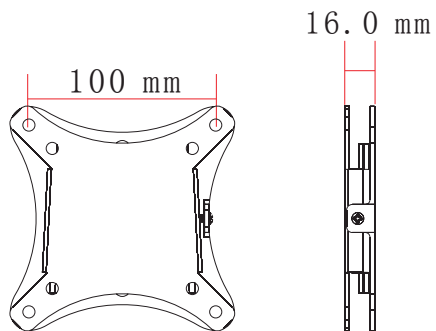

SPECIFICATION

Suitable Size : 10" to 23" LCD Monitor

VESA Standard : 75 / 100 compliant

Overall Dimension : 120 x 120 x 16.0 (mm)

Gross Weight : 0.5kg (1.1 lbs)

Distance from Wall : 16mm (0.63")

Load Capacity : 20kg (44 lbs)

ID	Description	Qty
A	Bottom Head Screw M4 x 12	1
B	Truss Head Screw M4 x 15	4
C	Bottom Head Screw M5 x 15	4
D	Lag Bolt Washer ST8 x 50	4
E	Masonry Wall Anchor $\Phi 10 \times \Phi 7 \times 45$	2
F	Washer $\Phi 8 \times 1.6$	2